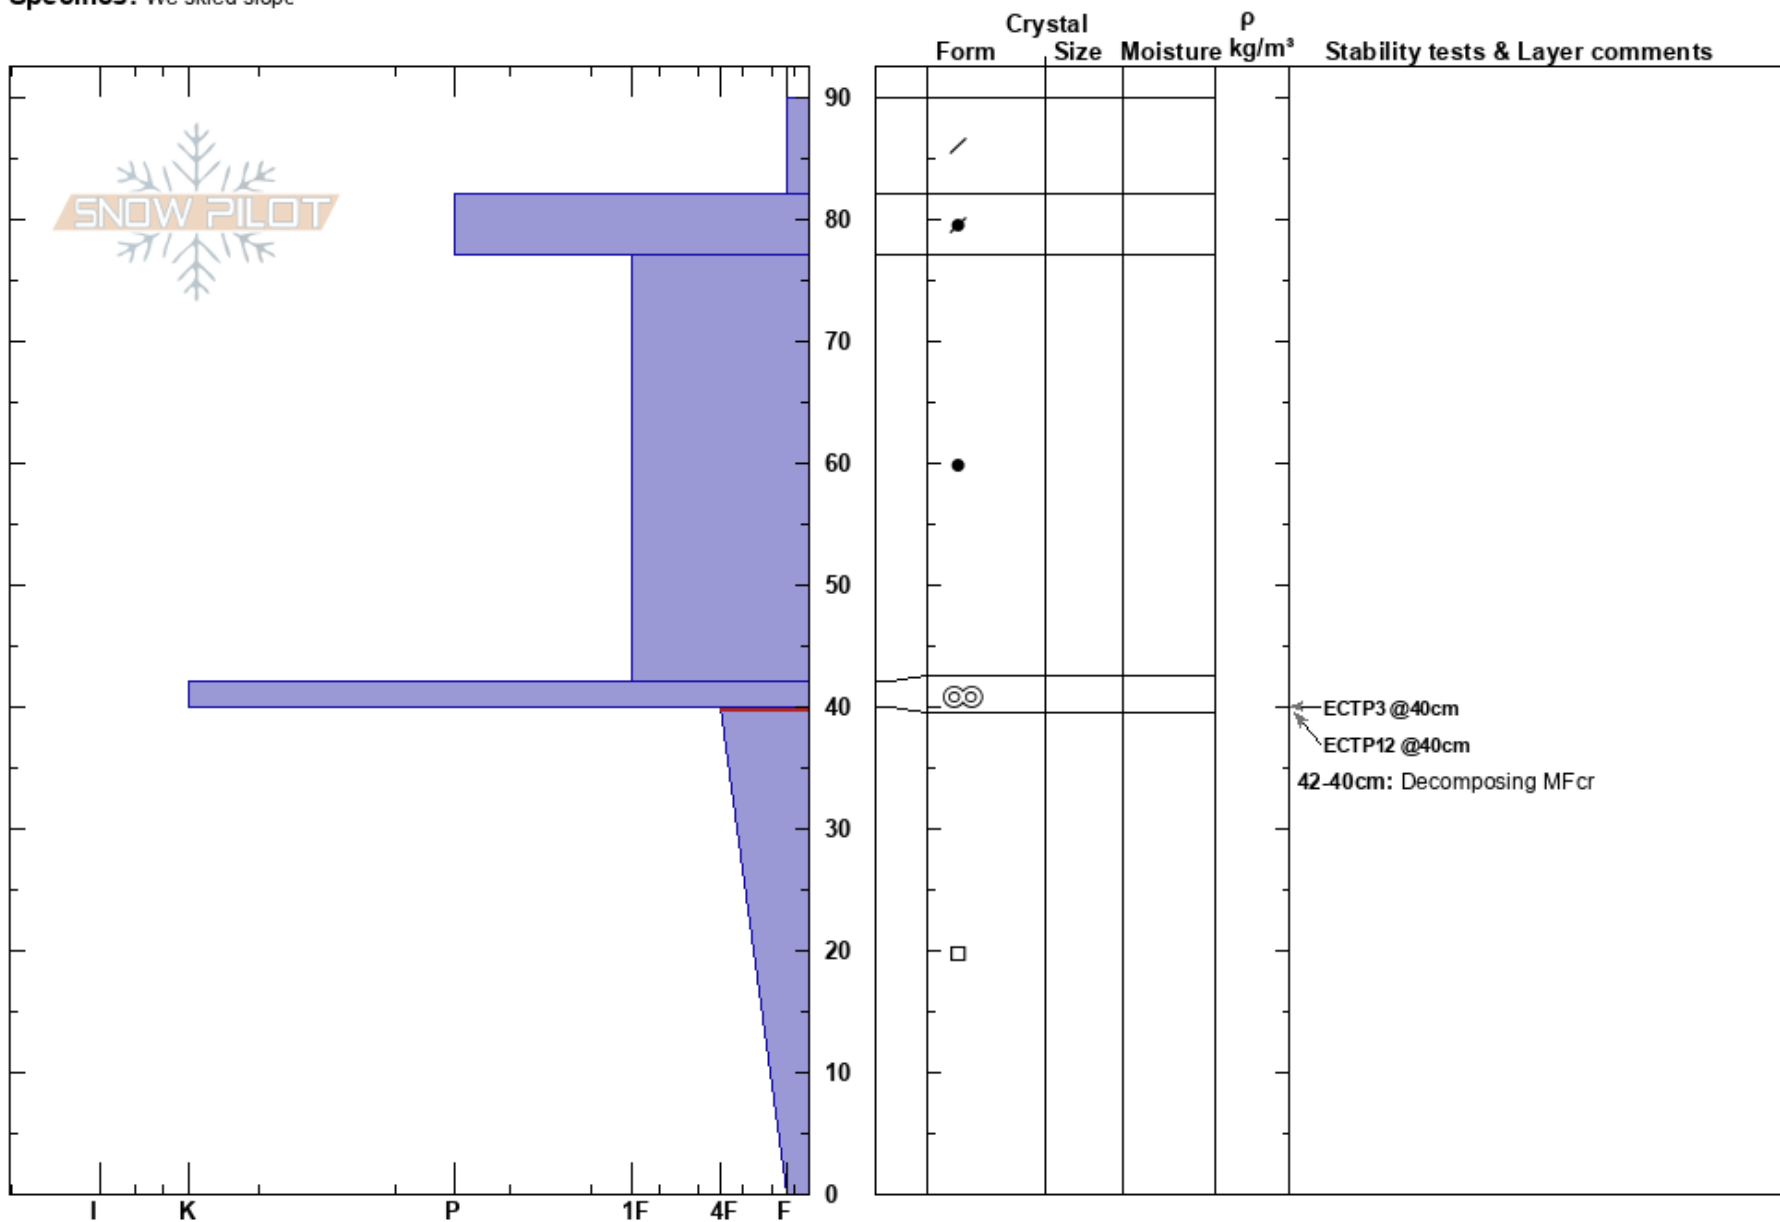

Guanella Pass E  
 Front Range  
 CO  
**Elevation:** 12400 ft  
**Aspect:** E  
**Specifics:** We skied slope

Amanda Loughlin  
 01/04/2025 - 1:30pm  
**Co-ord:** 39.59786N, -105.73017W  
**Slope Angle:** 26°  
**Wind Loading:** yes

**Stability:**  
**Air Temperature:** -8°C  
**Sky Cover:** SCT  
**Precipitation:** NO  
**Wind:** W Moderate  
**HS:** 90  
**PF:** 10  
**PS:** 5  
**Layer Notes:**  
 42-40cm: Decomposing MFcr  
 40-0cm: Problematic layer