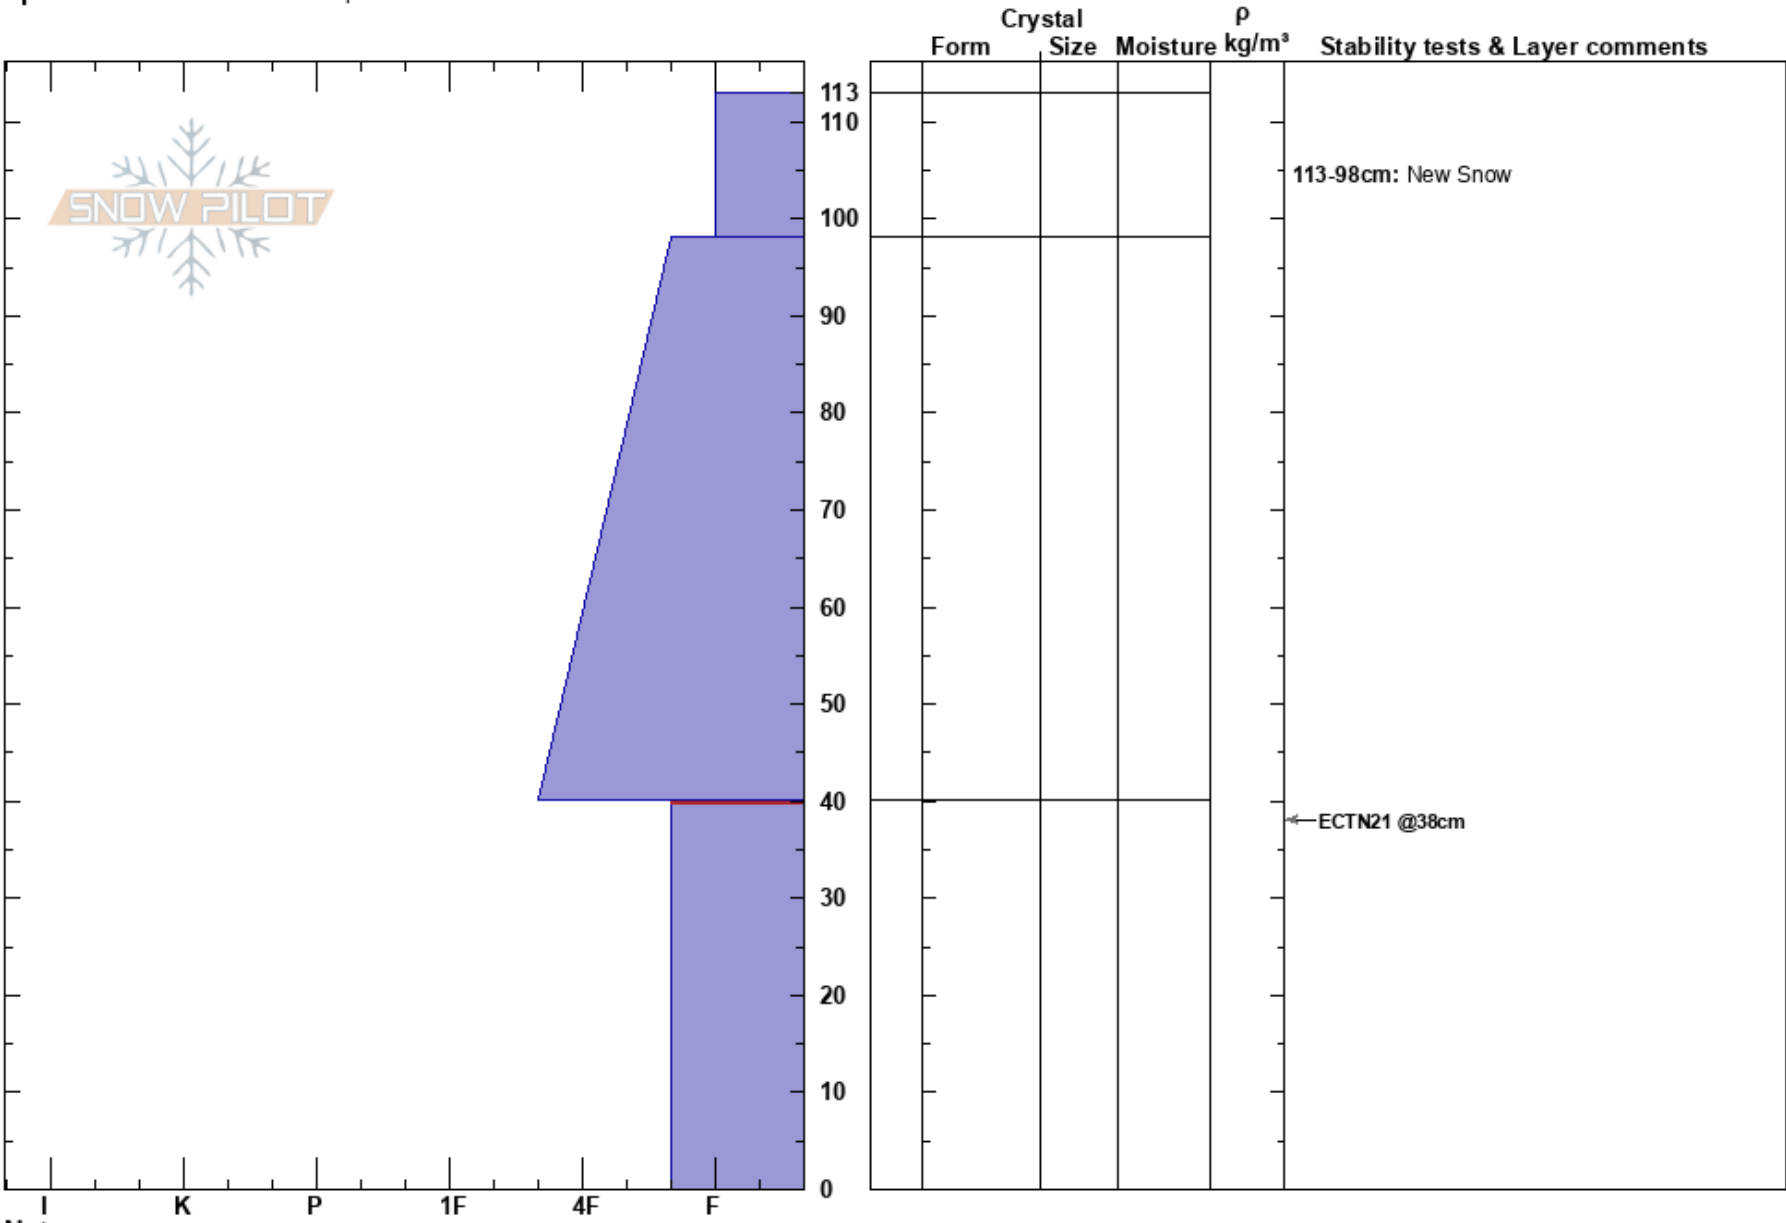

Clyde Creek
 Wasatch Range
 UT
 Elevation: 8651 ft
 Aspect: N
 Specifics: We snowmobiled slope

Mike Rossberg
 01/04/2025 - 11:00am
 Co-ord: 40.21748N, -111.24310W
 Slope Angle: 3°
 Wind Loading: no

Stability:
 Air Temperature: 22°F
 Sky Cover: OVC
 Precipitation: S1
 Wind: NW Light Breeze

HS:113
 PF:60
 Layer Notes:
 113-98cm: New Snow
 40-0cm: Problematic layer

Notes: Pit was wind sheltered meadow surrounded by trees