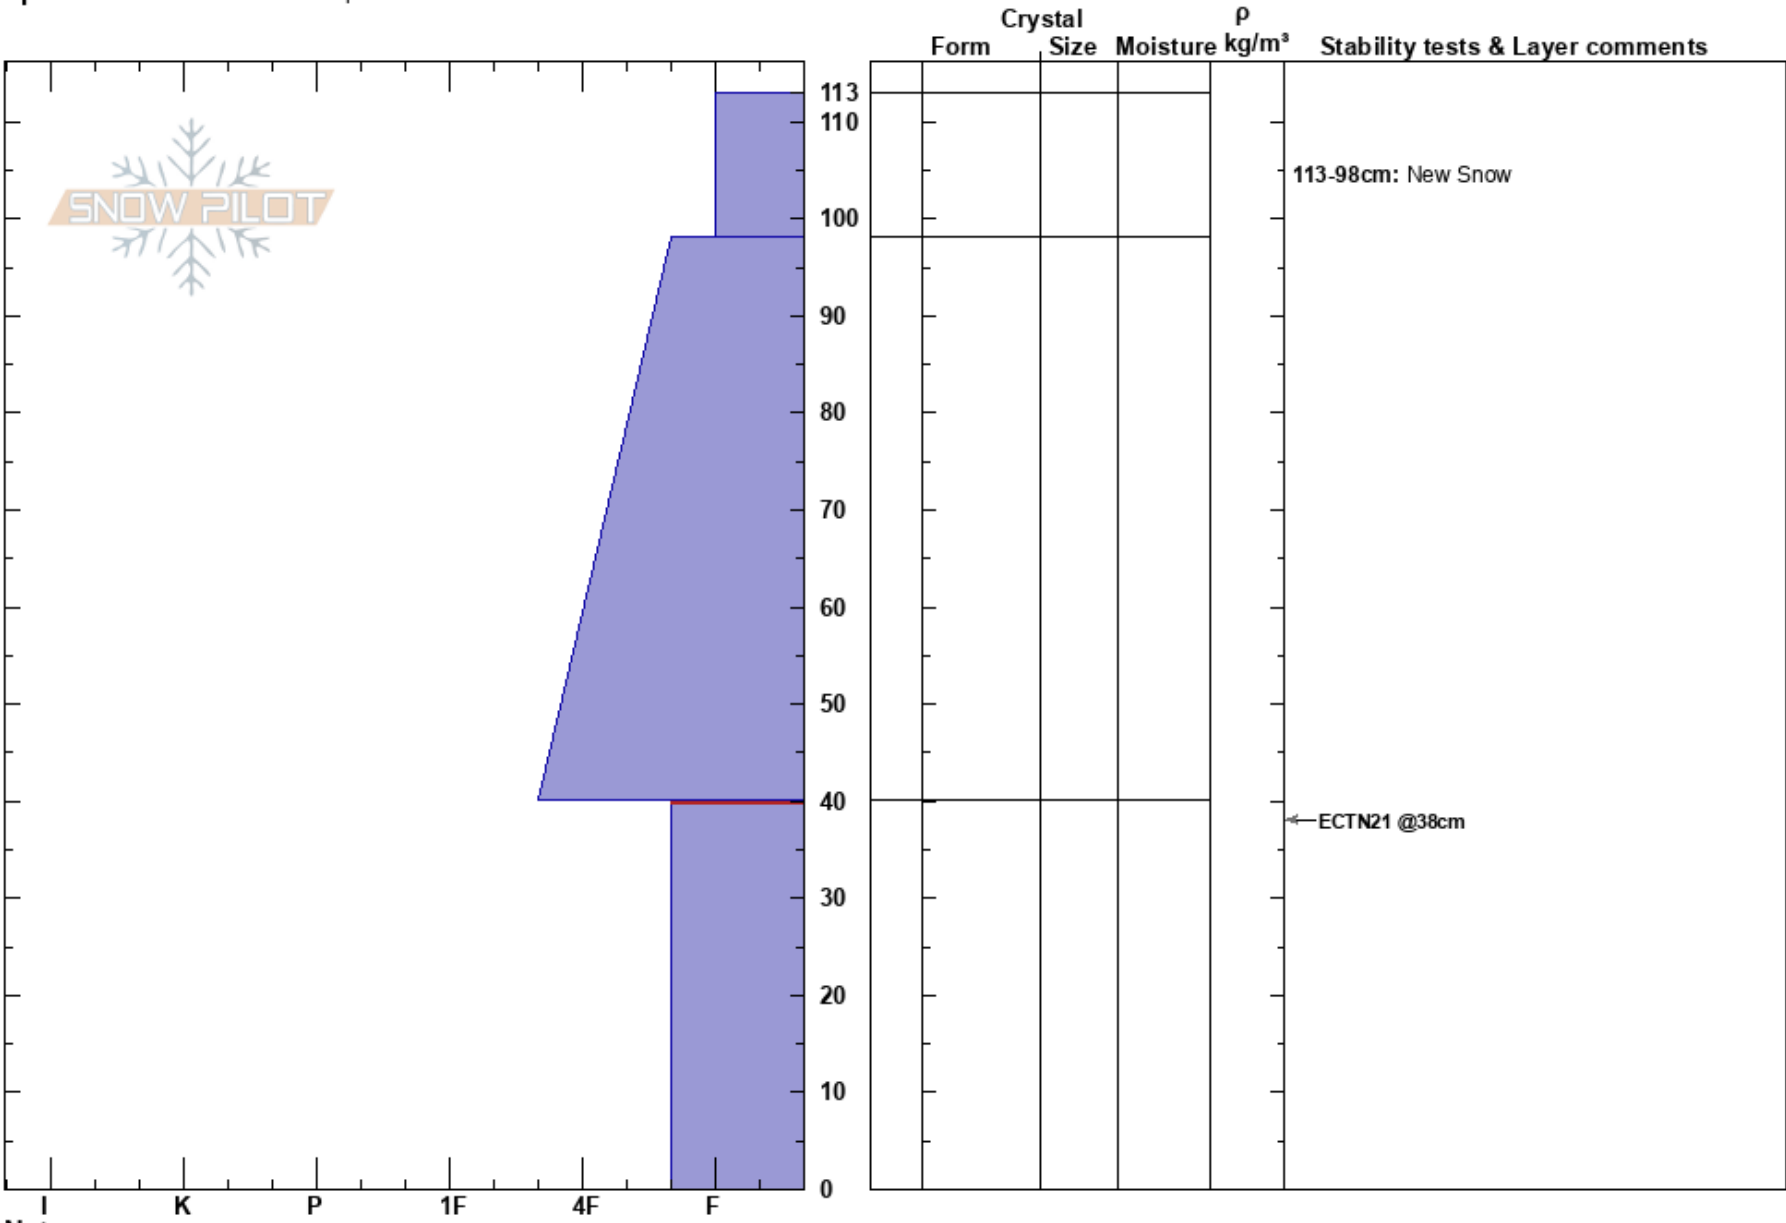

Clyde Creek  
 Wasatch Range  
 UT  
 Elevation: 8651 ft  
 Aspect: N  
 Specifics: We snowmobiled slope

Mike Rossberg  
 01/04/2025 - 11:00am  
 Co-ord: 40.21748N, -111.24310W  
 Slope Angle: 3°  
 Wind Loading: no

Stability:  
 Air Temperature: 22°F  
 Sky Cover: OVC  
 Precipitation: S1  
 Wind: NW Light Breeze

HS:113  
 PF:60  
 Layer Notes:  
 113-98cm: New Snow  
 40-0cm: Problematic layer

Notes: Pit was wind sheltered meadow surrounded by trees