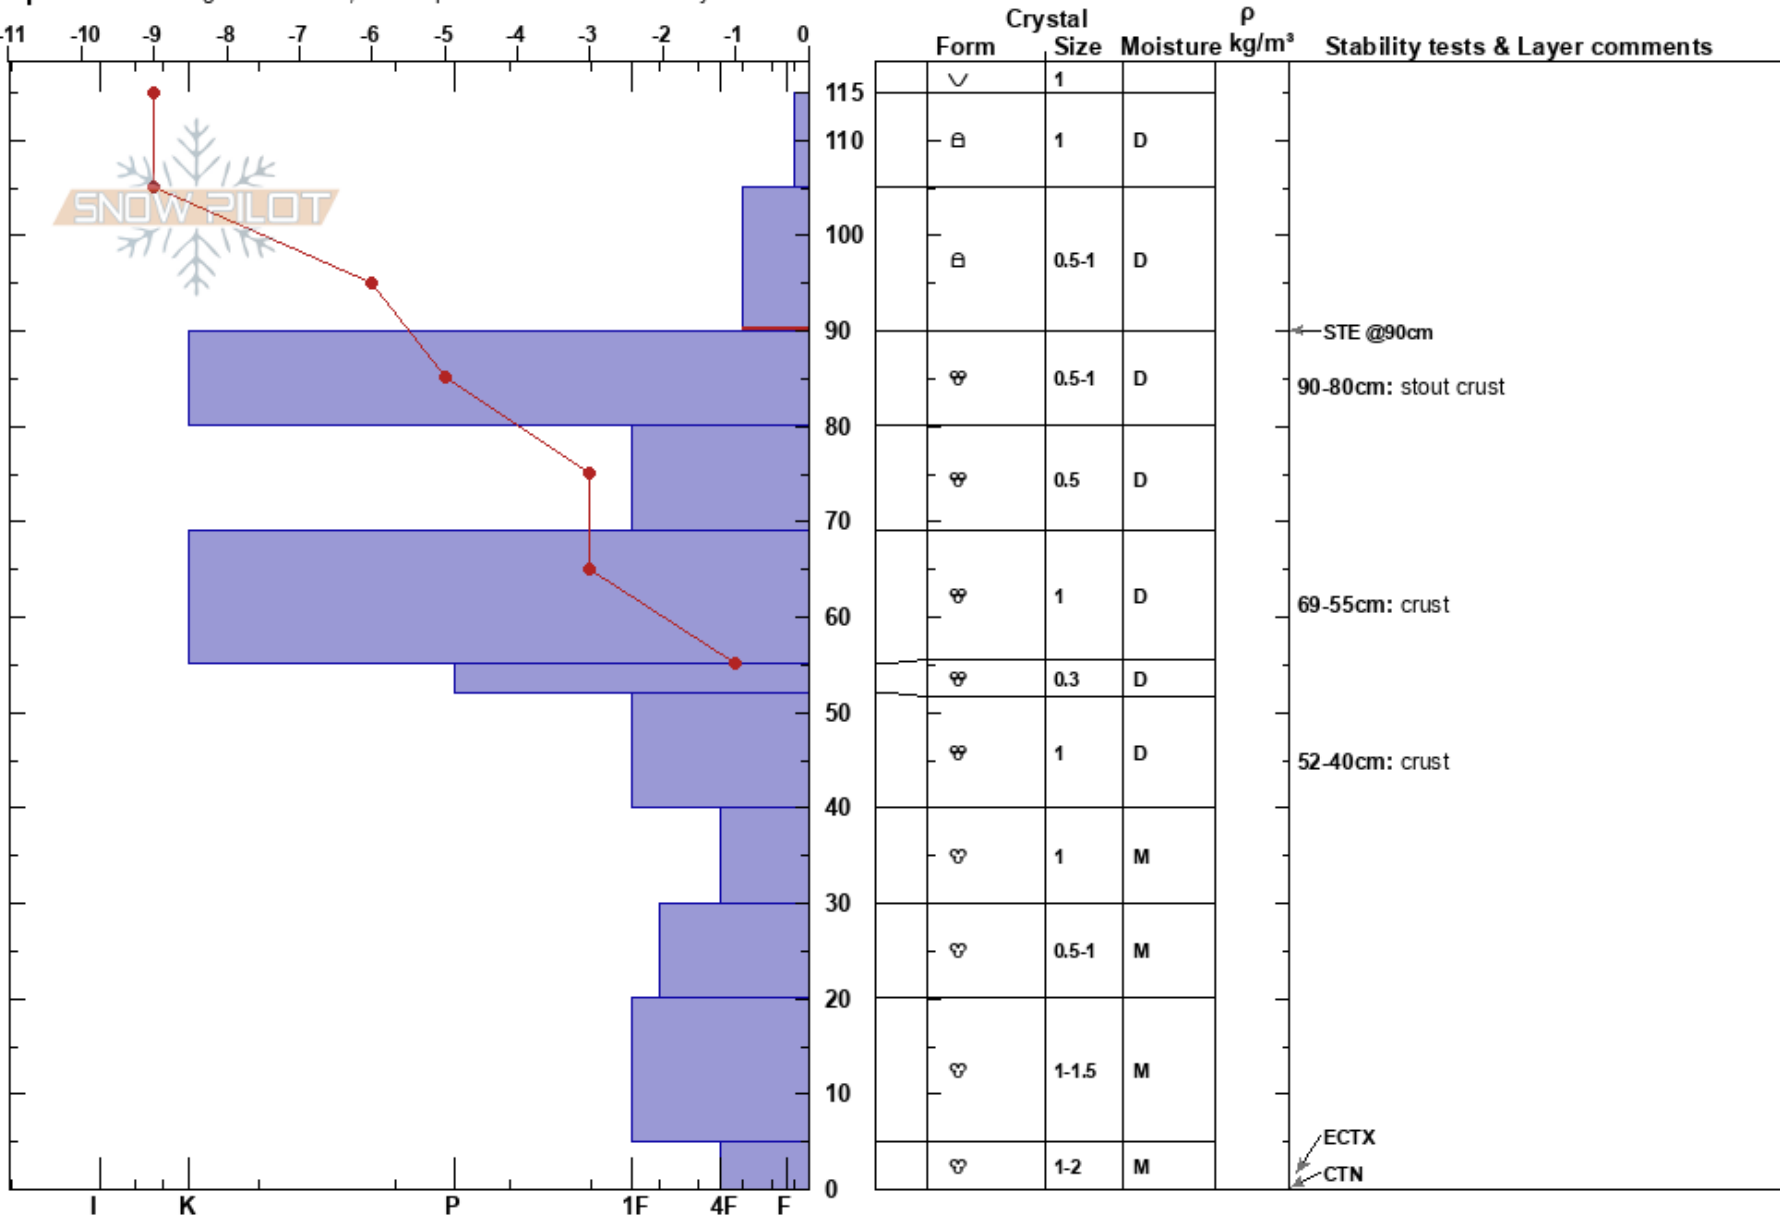

Aly Lookout Rock
 Chugach Range
 AK
 Elevation: 2475 ft
 Aspect: 270°

Tully Hamer
 01/04/2025 - 2:00pm
 Co-ord: 60.95580N, -149.07454W
 Slope Angle: 30°
 Wind Loading: no

Stability:
 Air Temperature: -8°C
 Sky Cover: FEW
 Precipitation: NO
 Wind: SE Calm

HS:115
 PF:25
 PS:25
 Layer Notes:
 105-90cm: Problematic layer
 90-80cm: stout crust
 69-55cm: crust
 52-40cm: crust

Specifics: Pit dug in a Ski Area; Pit is representative of backcountry

Notes: Peel Off just below lookout rock. Crusts and Perc columns visible in the lower 69 cm of the snowpack.