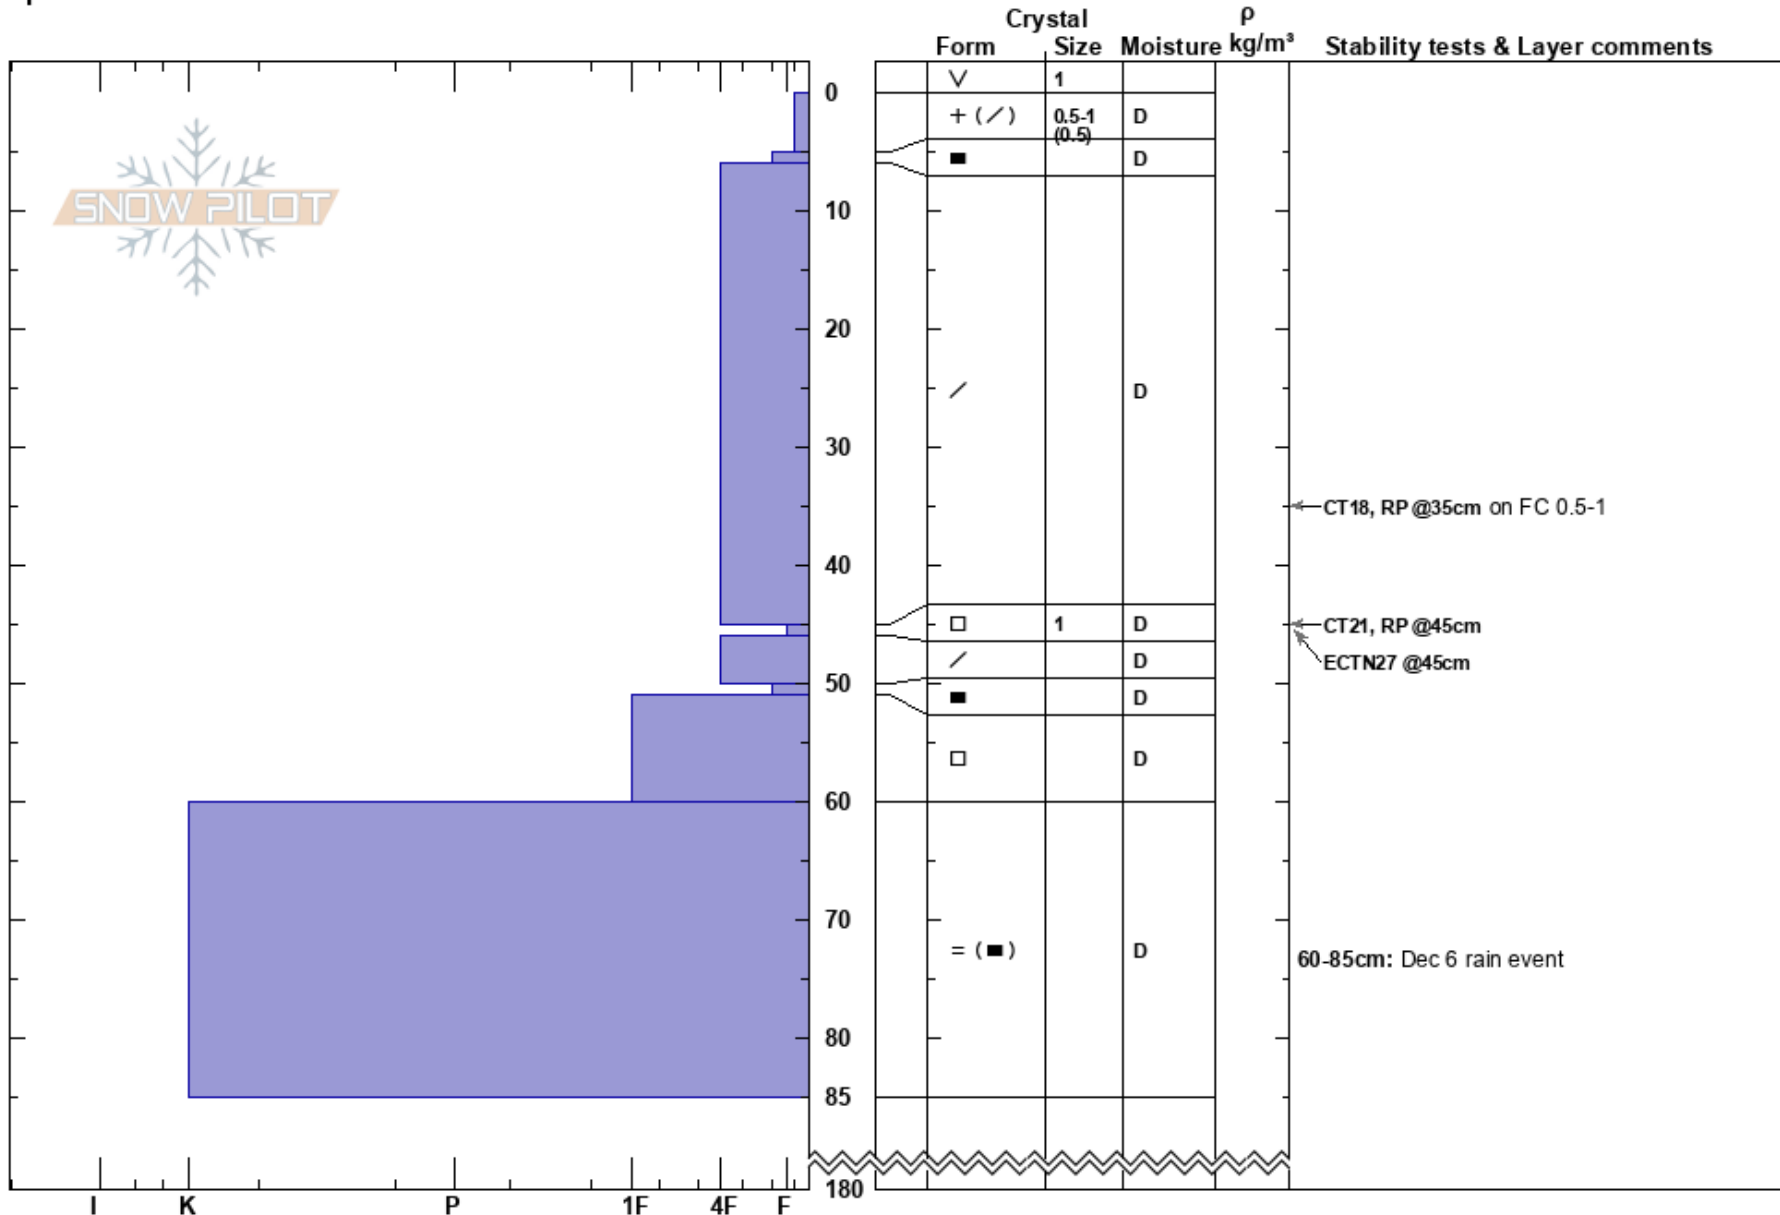

Test profile SCS  
 Babine Range  
 BC  
 Elevation: 1554 m  
 Aspect: NW  
 Specifics:

Serhii Ichenets  
 05/01/2025 - 13:35  
 Co-ord: 09U 610424W 6149989N  
 Slope Angle: 31°  
 Wind Loading:

Stability: **HS:180**  
 Air Temperature: **PF:50** 60-85cm: Dec 6 rain event  
 Sky Cover: OVC  
 Precipitation: NO  
 Wind: Calm

Notes: Near the ridge sheltered uniform grassy slope TL zone.