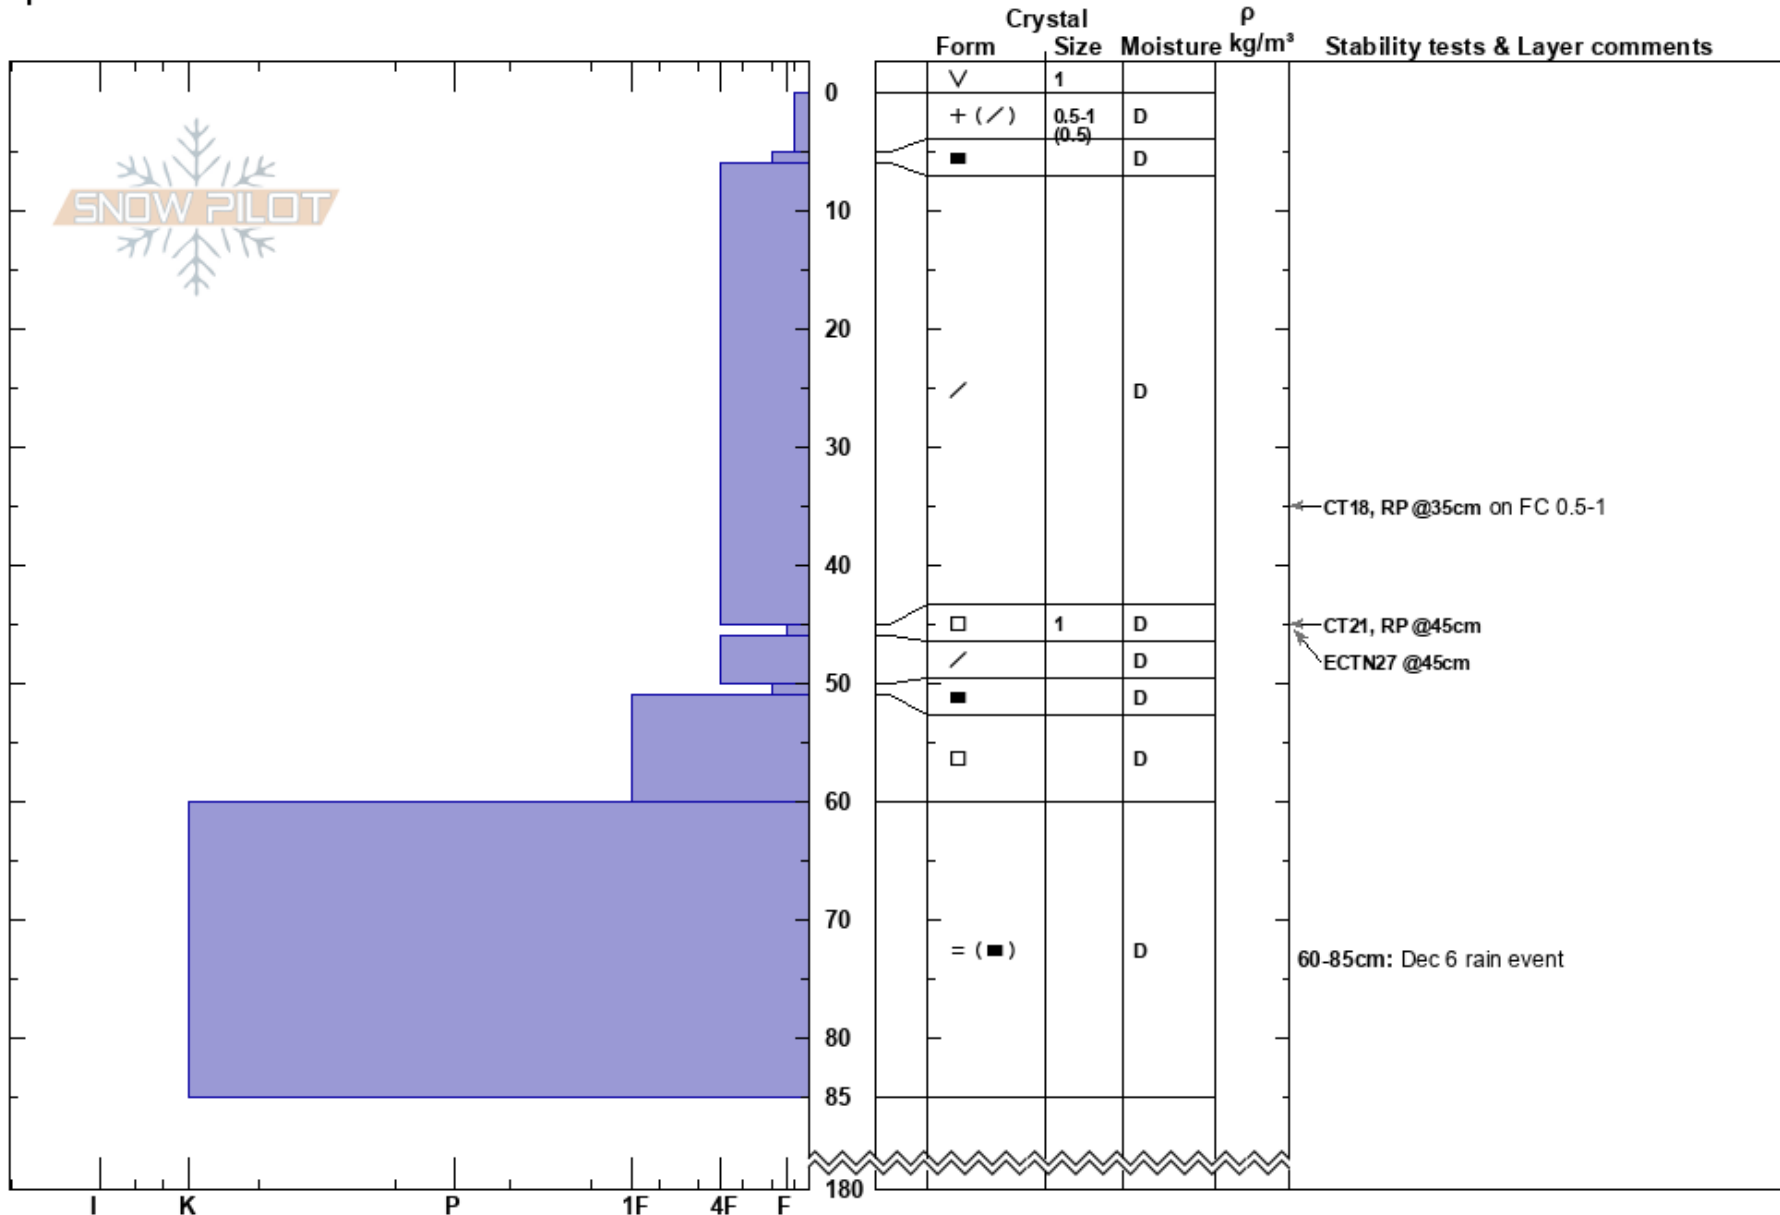

Test profile SCS
 Babine Range
 BC
 Elevation: 1554 m
 Aspect: NW
 Specifics:

Serhii Ichenets
 05/01/2025 - 13:35
 Co-ord: 09U 610424W 6149989N
 Slope Angle: 31°
 Wind Loading:

Stability: **HS:180**
 Air Temperature: **PF:50** 60-85cm: Dec 6 rain event
 Sky Cover: OVC
 Precipitation: NO
 Wind: Calm

Notes: Near the ridge sheltered uniform grassy slope TL zone.