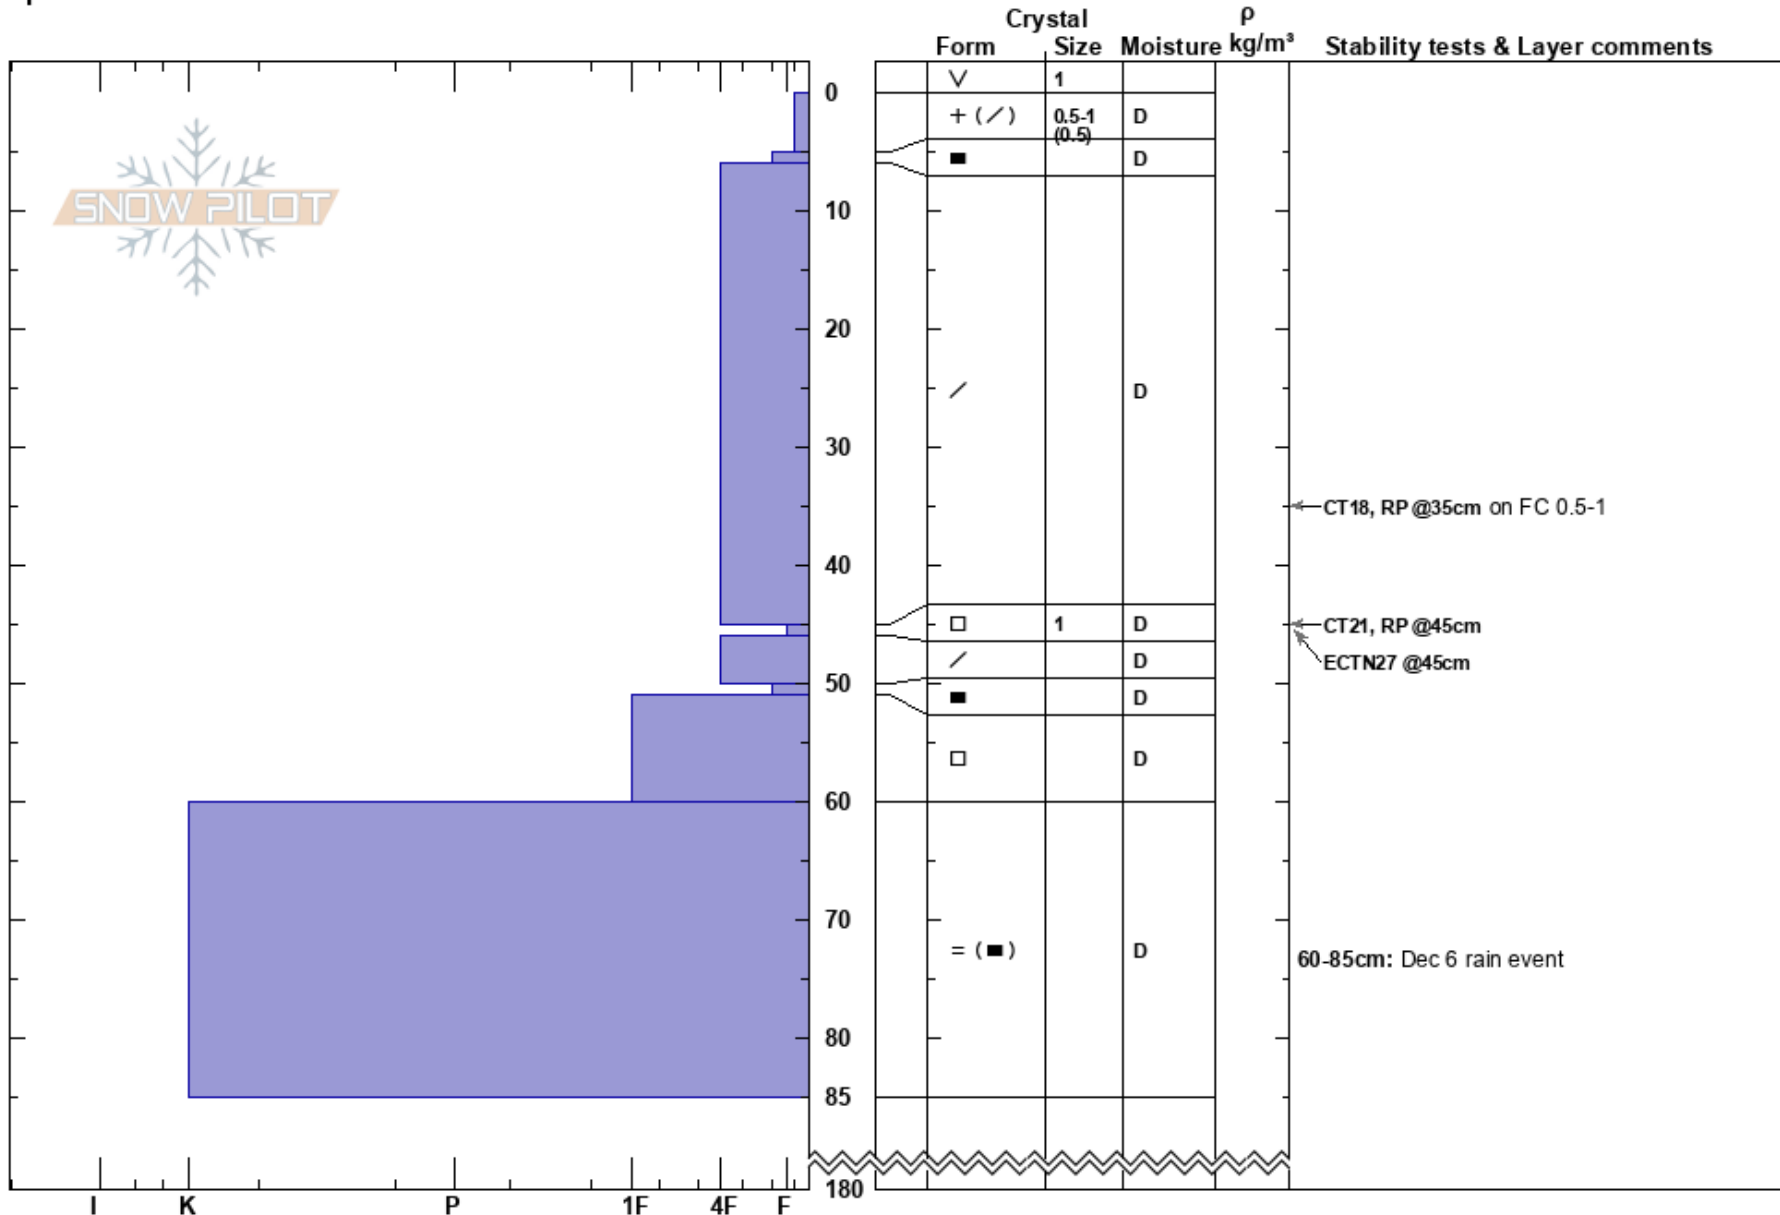

Test profile SCS
 Babine Range
 BC
 Elevation: 1554 m
 Aspect: NW
 Specifics:

Serhii Ichenets
 05/01/2025 - 13:35
 Co-ord: 09U 610424W 6149989N
 Slope Angle: 31°
 Wind Loading:

Stability: HS:180
 Air Temperature: PF:50 60-85cm: Dec 6 rain event
 Sky Cover: OVC
 Precipitation: NO
 Wind: Calm

Notes: Near the ridge sheltered uniform grassy slope TL zone.