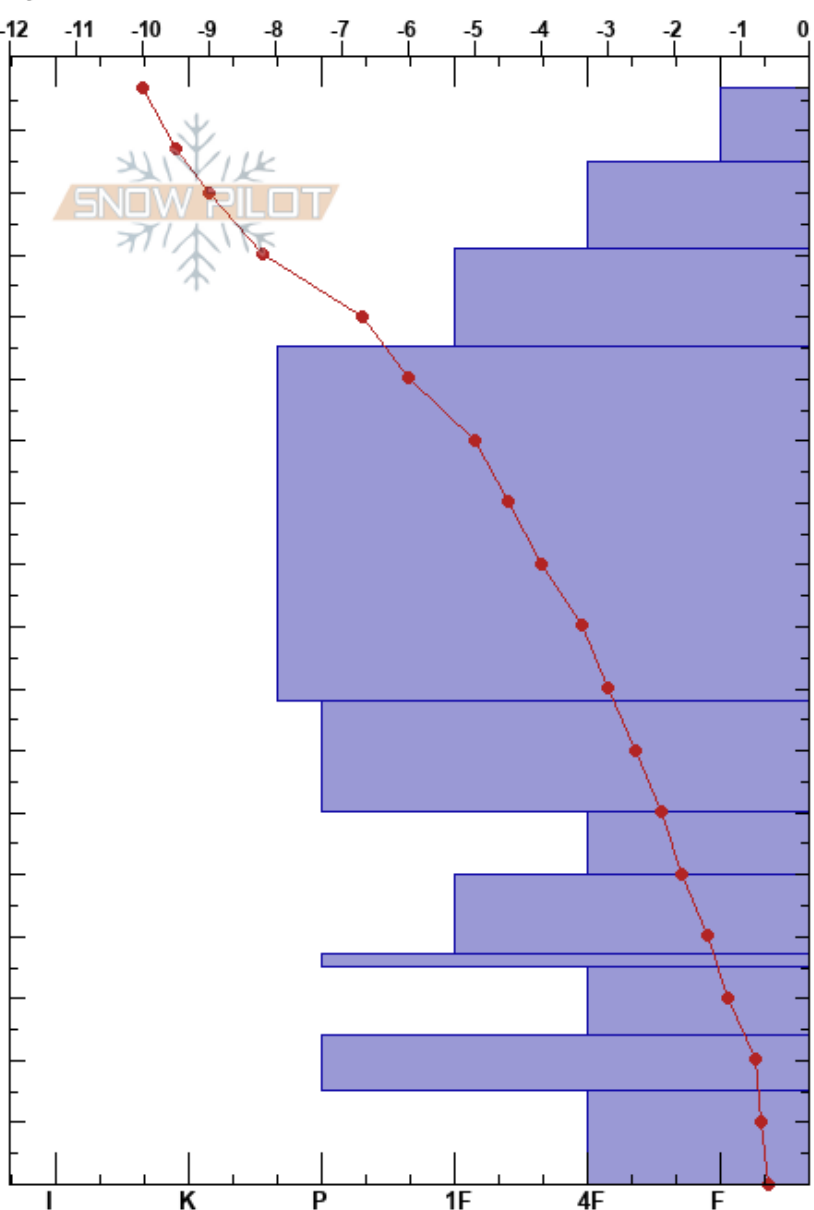

AAI Pro 1 - Full Pit
 Central Wasatch
 UT
 Elevation: 1062 ft
 Aspect: N

Molly Massena
 02/13/2018 - 1:53pm
 Co-ord: 40.59198N, -111.61352W
 Slope Angle: 30°
 Wind Loading: no

Stability: **HS:177**
 Air Temperature: -5.8°C PF:19 60-50cm:Problematic layer
 Sky Cover: CLR
 Precipitation: NO
 Wind: Calm

Specifics: Ski tracks on slope; We skied slope

Form	Crystal Size	Moisture	ρ kg/m ³	Stability tests & Layer comments
/	1			
•	1			
•	1			
• (∅)	1.5			
⊖	2			
⊖	3			
□	3.5			
□	4			
□	3			
□	4			
^	5.5			

ECTX
 CTN 30+ = p 105cm down

Notes: