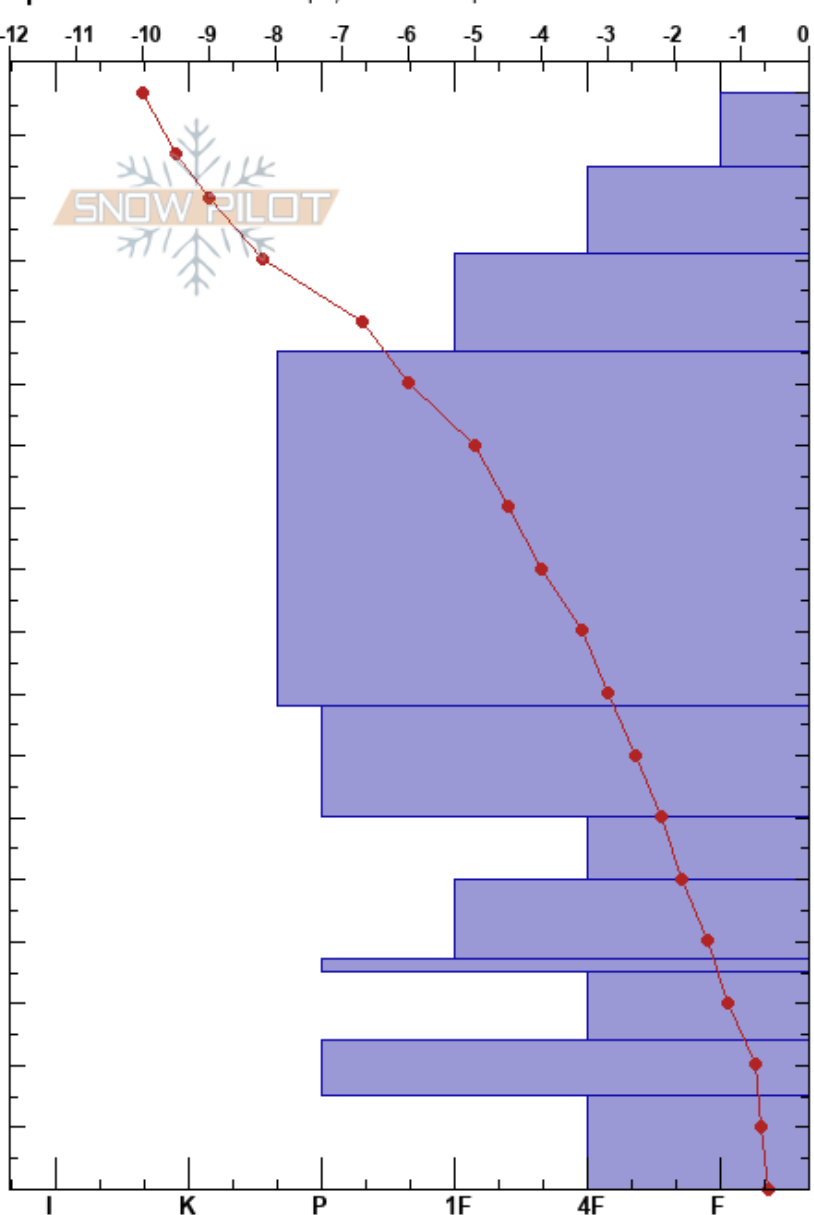

AAI Pro 1 - Full Pit  
 Central Wasatch  
 UT  
 Elevation: 1062 ft  
 Aspect: N  
 Specifics: Ski tracks on slope; We skied slope

Molly Massena  
 02/13/2018 - 1:53pm  
 Co-ord: 40.59198N, -111.61352W  
 Slope Angle: 30°  
 Wind Loading: no

Stability: **HS:177**  
 Air Temperature: -5.8°C PF:19 60-50cm:Problematic layer  
 Sky Cover: CLR  
 Precipitation: NO  
 Wind: Calm

Form	Crystal Size	Moisture	$\rho$ kg/m <sup>3</sup>	Stability tests & Layer comments
/	1			
•	1			
•	1			
• (∅)	1.5			
⊖	2			
⊖	3			
□	3.5			
□	4			
□	3			
□	4			
^	5.5			

ECTX  
 CTN 30+ =p 105cm down

Notes: