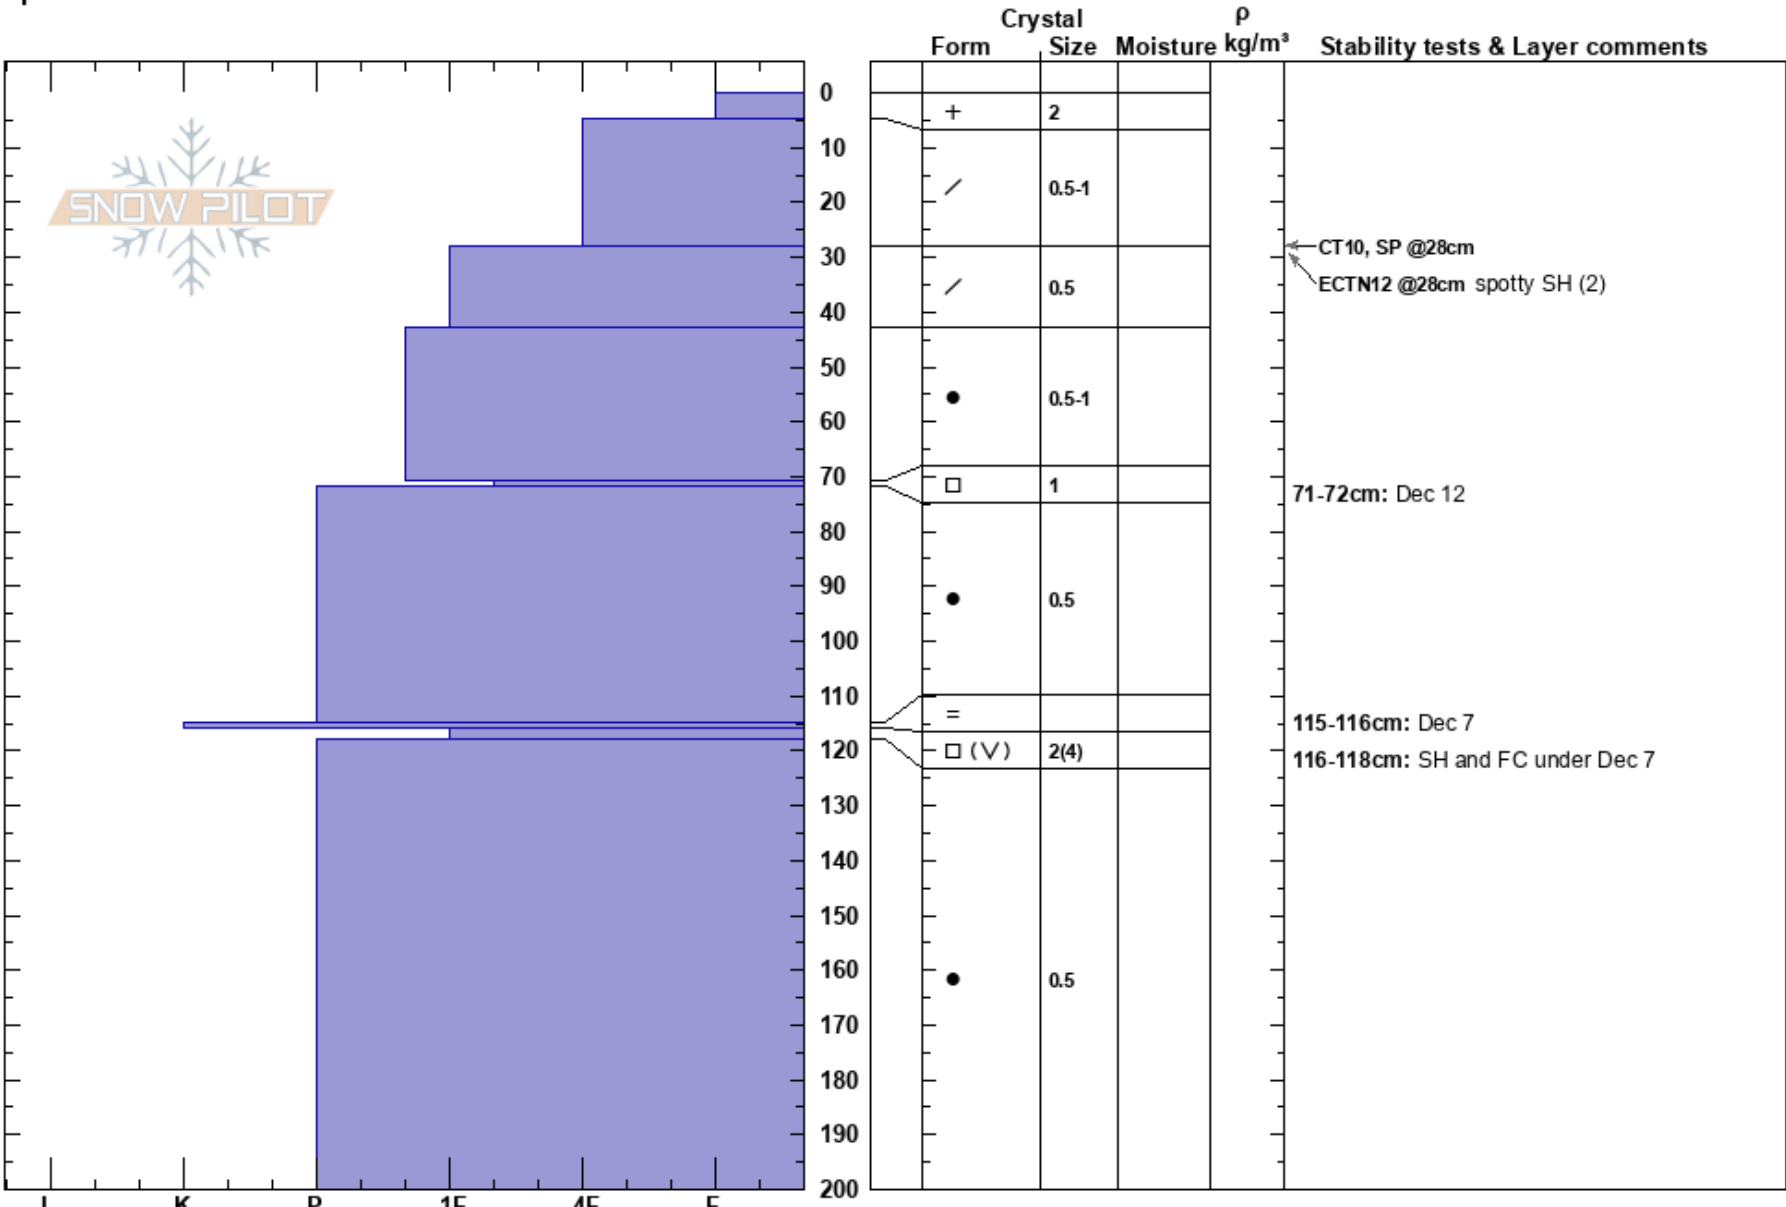

West White Wolf Ridge
 Rossland
 BC
Elevation: 1980 m
Aspect: W
Specifics:

Red Mountain
 03/01/2025 - 12:40
Co-ord:
Slope Angle: 25°
Wind Loading: yes

Stability:
Air Temperature:
Sky Cover: OVC
Precipitation: NO
Wind: E Moderate

HS:200
PF:45
PS: 15
 71-72cm: Dec 12
 115-116cm: Dec 7
 116-118cm: SH and FC under Dec 7
 116-118cm: Problematic layer

Notes: West Asp Whitewolf Ridge to the south of the Helipad.
 Dylan