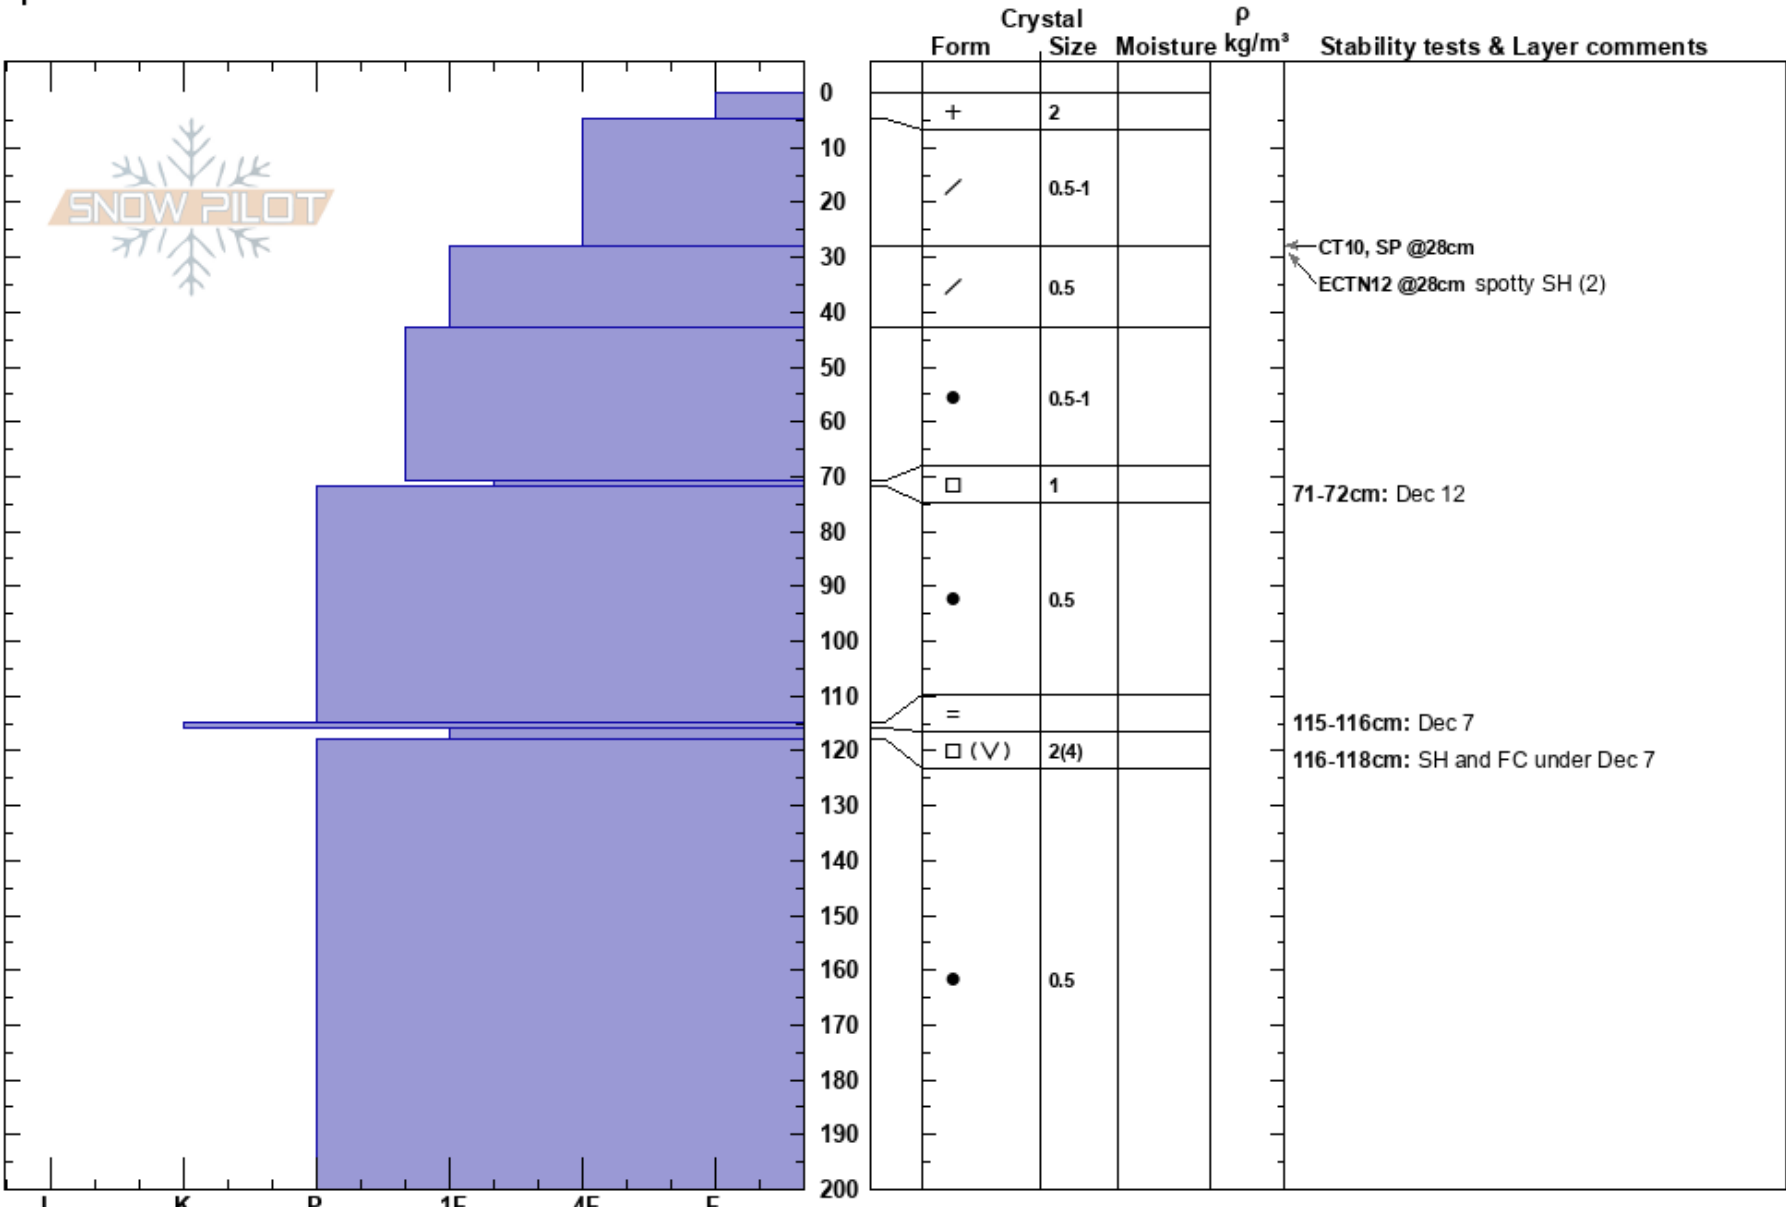

West White Wolf Ridge  
 Rossland  
 BC  
**Elevation:** 1980 m  
**Aspect:** W  
**Specifics:**

Red Mountain  
 03/01/2025 - 12:40  
**Co-ord:**  
**Slope Angle:** 25°  
**Wind Loading:** yes

**Stability:**  
**Air Temperature:**  
**Sky Cover:** OVC  
**Precipitation:** NO  
**Wind:** E Moderate

**HS:**200  
**PF:**45  
**PS:** 15  
 71-72cm: Dec 12  
 115-116cm: Dec 7  
 116-118cm: SH and FC under Dec 7  
 116-118cm: Problematic layer

**Notes:** West Asp Whitewolf Ridge to the south of the Helipad.  
 Dylan