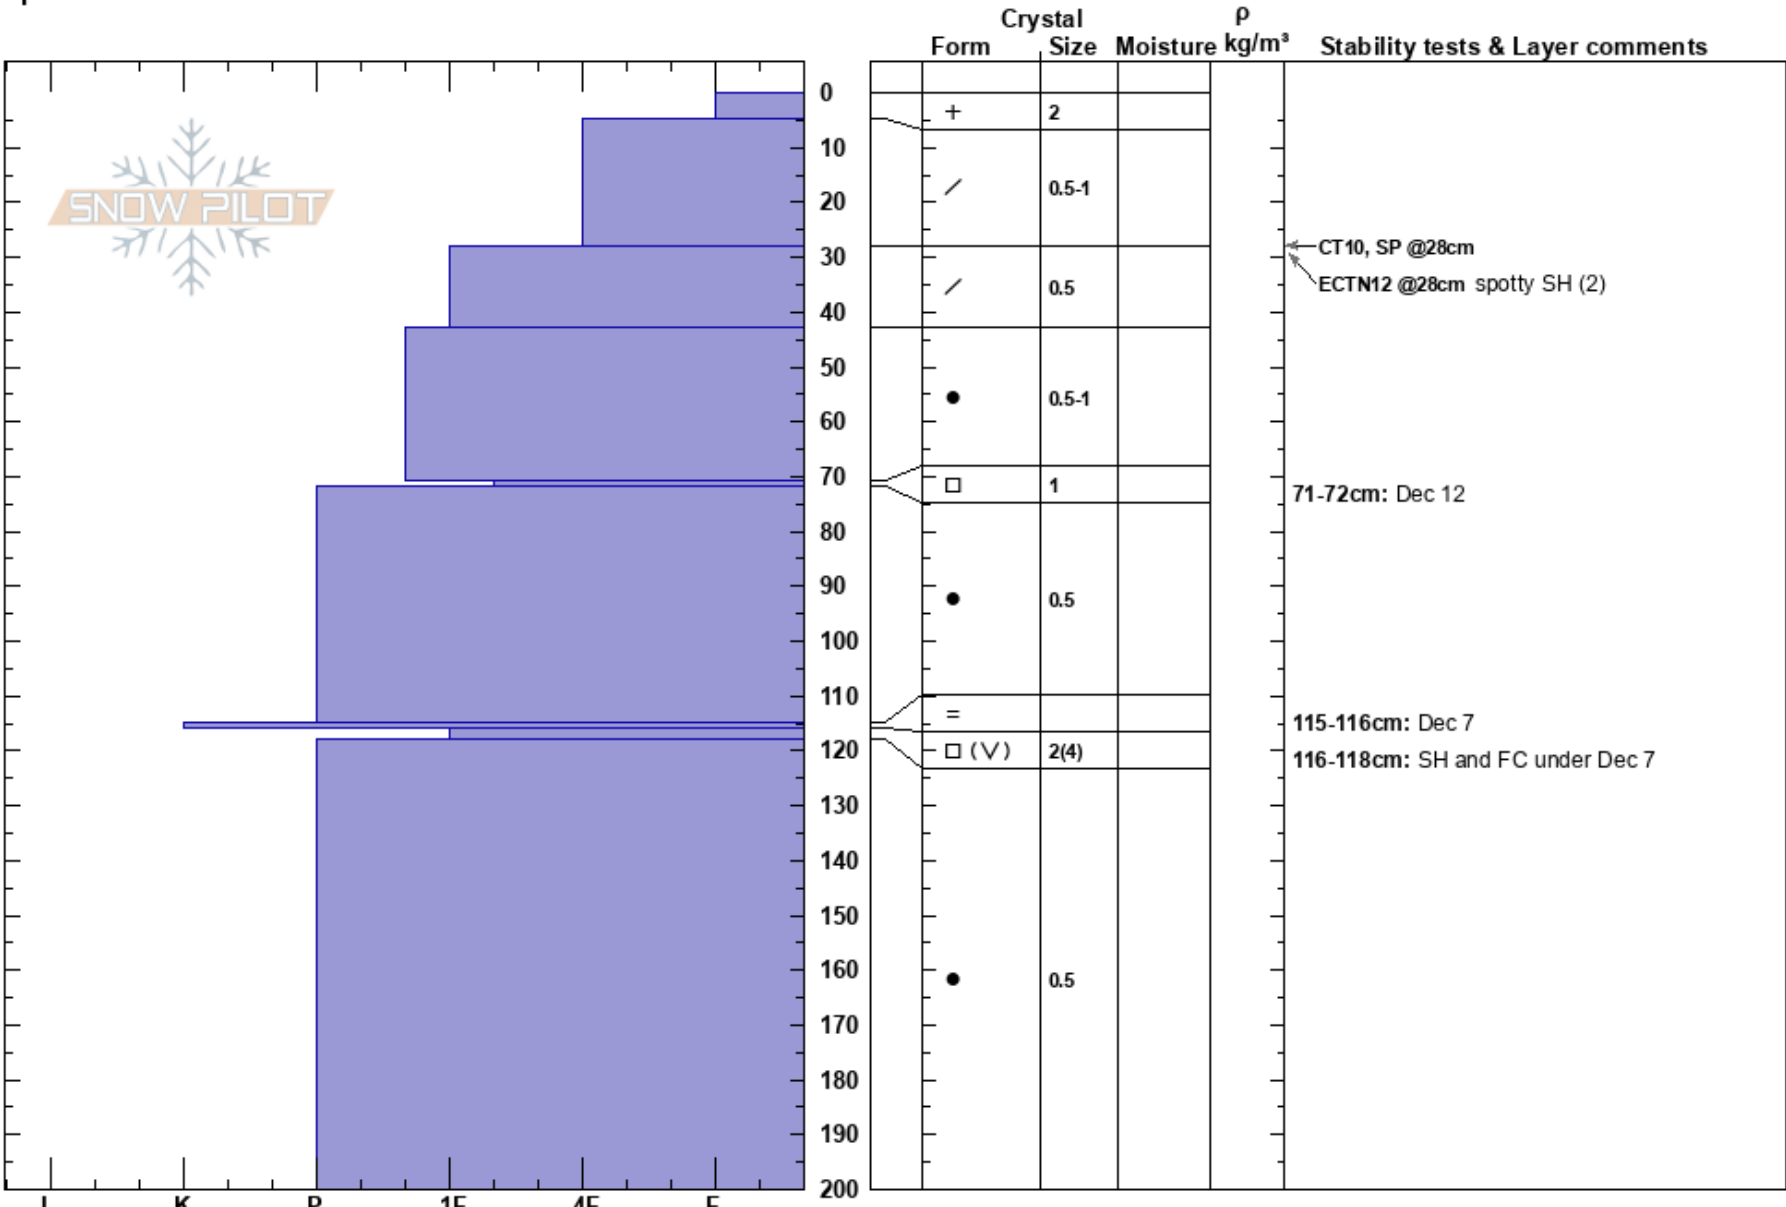

West White Wolf Ridge
 Rossland
 BC
Elevation: 1980 m
Aspect: W
Specifics:

Red Mountain
 03/01/2025 - 12:40
Co-ord:
Slope Angle: 25°
Wind Loading: yes

Stability:
Air Temperature:
Sky Cover: OVC
Precipitation: NO
Wind: E Moderate

HS:200
PF:45
PS: 15
 71-72cm: Dec 12
 115-116cm: Dec 7
 116-118cm: SH and FC under Dec 7
 116-118cm: Problematic layer

Layer Notes:

Notes: West Asp Whitewolf Ridge to the south of the Helipad.
 Dylan