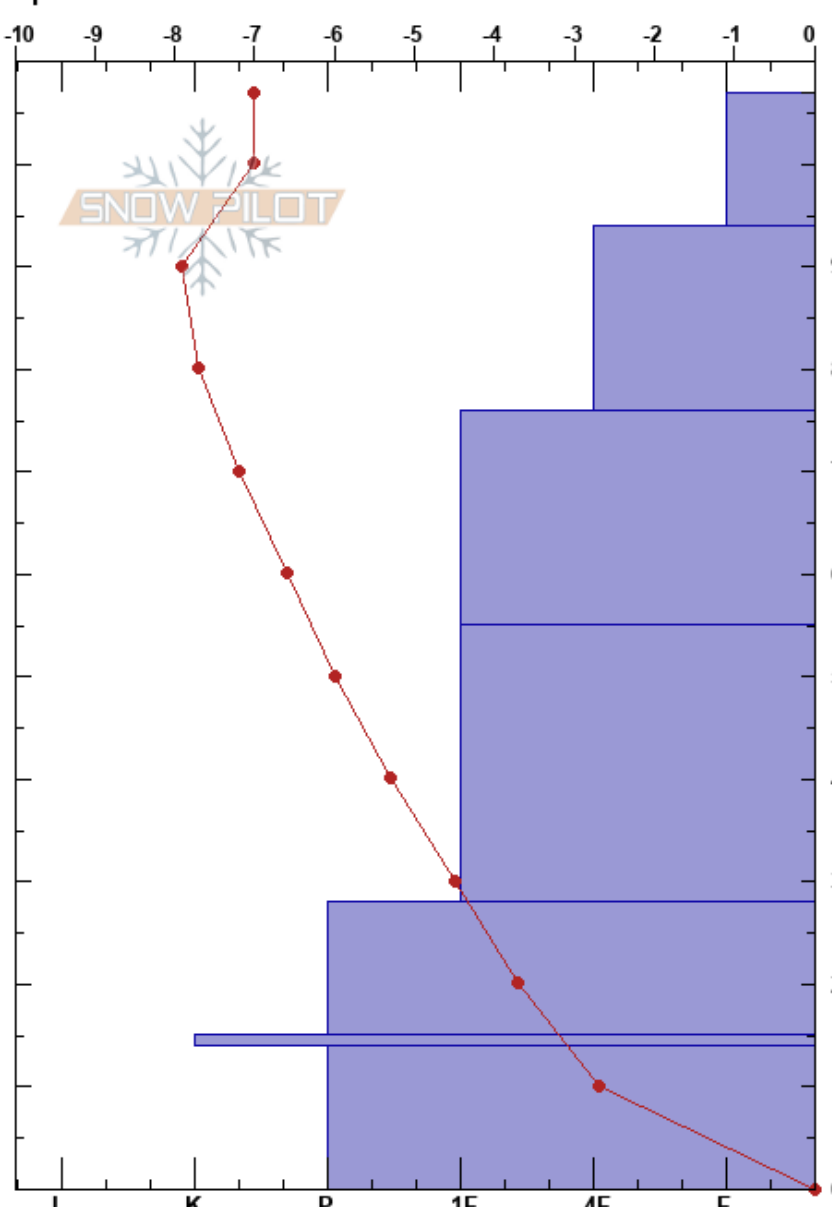

Dogtooth Profile  
 purcell  
 BC  
 Elevation: 2060 m  
 Aspect:  
 Specifics:

Kicking Horse Ski Patrol  
 04/01/2025 - 13:49  
 Co-ord:  
 Slope Angle: 0°  
 Wind Loading: no

Stability:  
 Air Temperature: -3.5°C PF:25 14-0cm: Problematic layer  
 Sky Cover: OVC  
 Precipitation: NO  
 Wind: Calm

Form	Crystal Size	Moisture	$\rho$ kg/m <sup>3</sup>	Stability tests & Layer comments
			110	
/	1-2	D	110	
•	1-2	D	160	
•	2-3	D	260	
□	2	D	280	
□	1-3	D	280	
⊙		D	300	
∧	2-5	D	150	

CTN x2  
 ECTX

Notes: