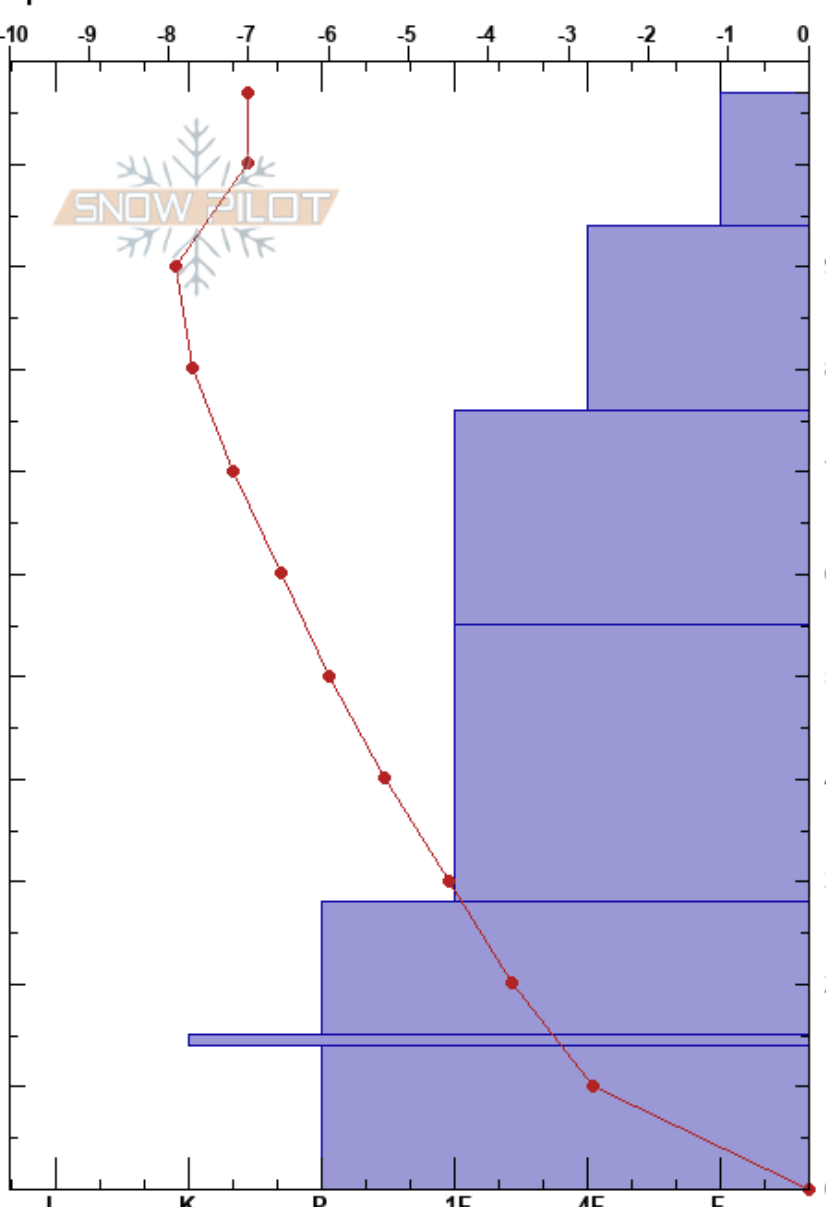

Dogtooth Profile
 purcell
 BC
 Elevation: 2060 m
 Aspect:
 Specifics:

Kicking Horse Ski Patrol
 04/01/2025 - 13:49
 Co-ord:
 Slope Angle: 0°
 Wind Loading: no

Stability:
 Air Temperature: -3.5°C PF:25 14-0cm: Problematic layer
 Sky Cover: OVC
 Precipitation: NO
 Wind: Calm

HS:107

Layer Notes:

Form	Crystal Size	Moisture	ρ kg/m ³	Stability tests & Layer comments
			110	
/	1-2	D	110	
•	1-2	D	160	
•	2-3	D	260	
□	2	D	280	
□	1-3	D	280	
⊙		D	300	
∧	2-5	D	150	

CTN x2
 ECTX

Notes: