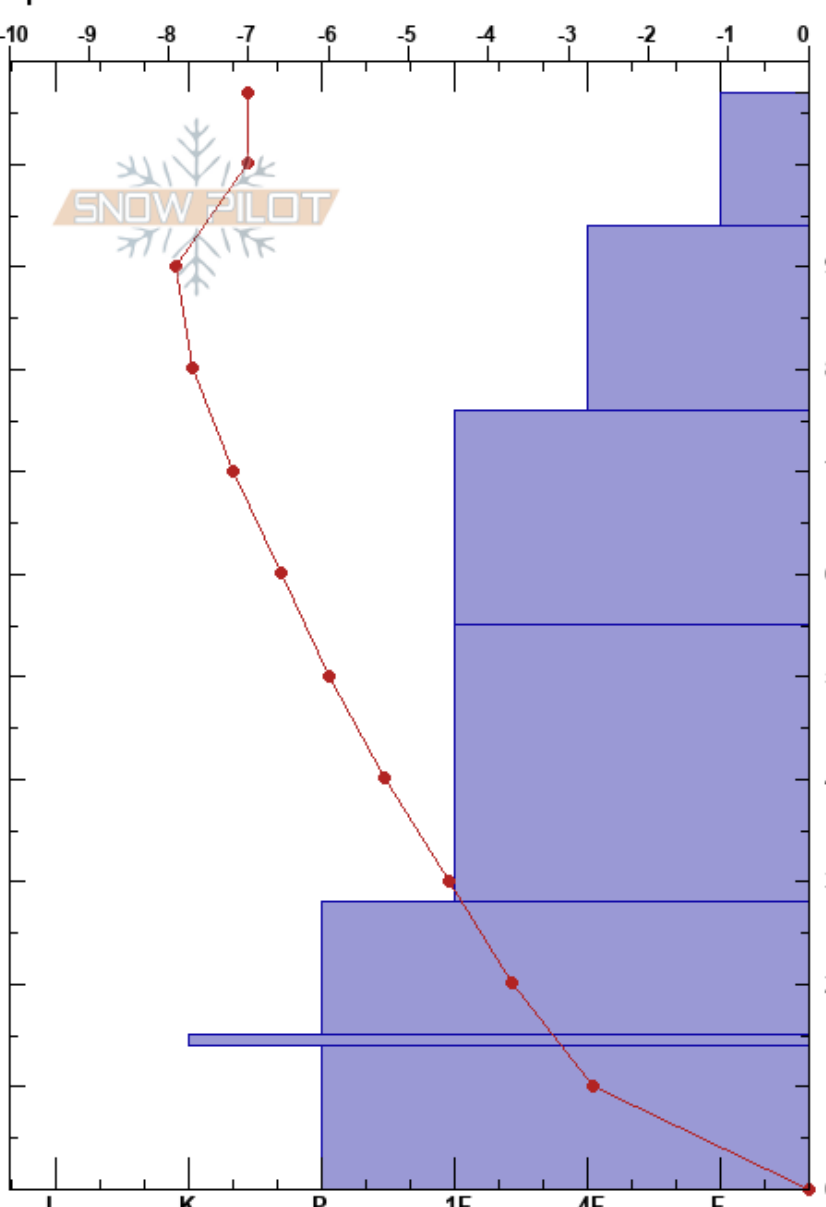

Dogtooth Profile  
 purcell  
 BC  
 Elevation: 2060 m  
 Aspect:  
 Specifics:

Kicking Horse Ski Patrol  
 04/01/2025 - 13:49  
 Co-ord:  
 Slope Angle: 0°  
 Wind Loading: no

Stability: **HS:107** **Layer Notes:**  
 Air Temperature: -3.5°C **PF:25** 14-0cm: Problematic layer  
 Sky Cover: OVC  
 Precipitation: NO  
 Wind: Calm

Form	Crystal Size	Moisture	$\rho$ kg/m <sup>3</sup>	Stability tests & Layer comments
			110	
/	1-2	D	110	
•	1-2	D	160	
•	2-3	D	260	
□	2	D	280	
□	1-3	D	280	
⊙		D	300	
∧	2-5	D	150	

Notes:

CTN x2  
 ECTX