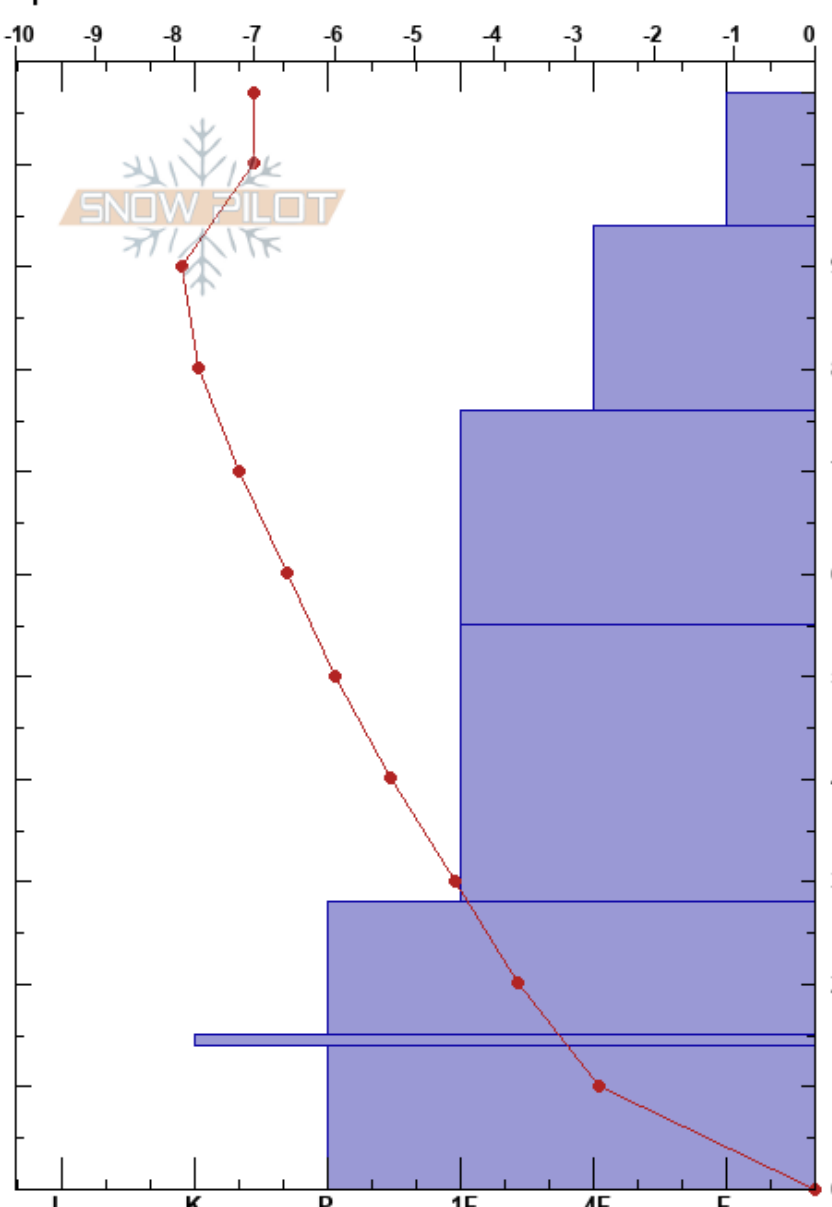

Dogtooth Profile
 purcell
 BC
 Elevation: 2060 m
 Aspect:
 Specifics:

Kicking Horse Ski Patrol
 04/01/2025 - 13:49
 Co-ord:
 Slope Angle: 0°
 Wind Loading: no

Stability: **HS:107** **Layer Notes:**
 Air Temperature: -3.5°C **PF:25** 14-0cm: Problematic layer
 Sky Cover: OVC
 Precipitation: NO
 Wind: Calm

Height (m)	Crystal		Moisture	ρ kg/m ³	Stability tests & Layer comments
	Form	Size			
107				110	
100	/	1-2	D		
90	•	1-2	D	160	
80					
70	•	2-3	D	260	
60					
50				280	
40	□	2	D		
30				280	
20	□	1-3	D		
15	⊙		D	300	
10	^	2-5	D	150	