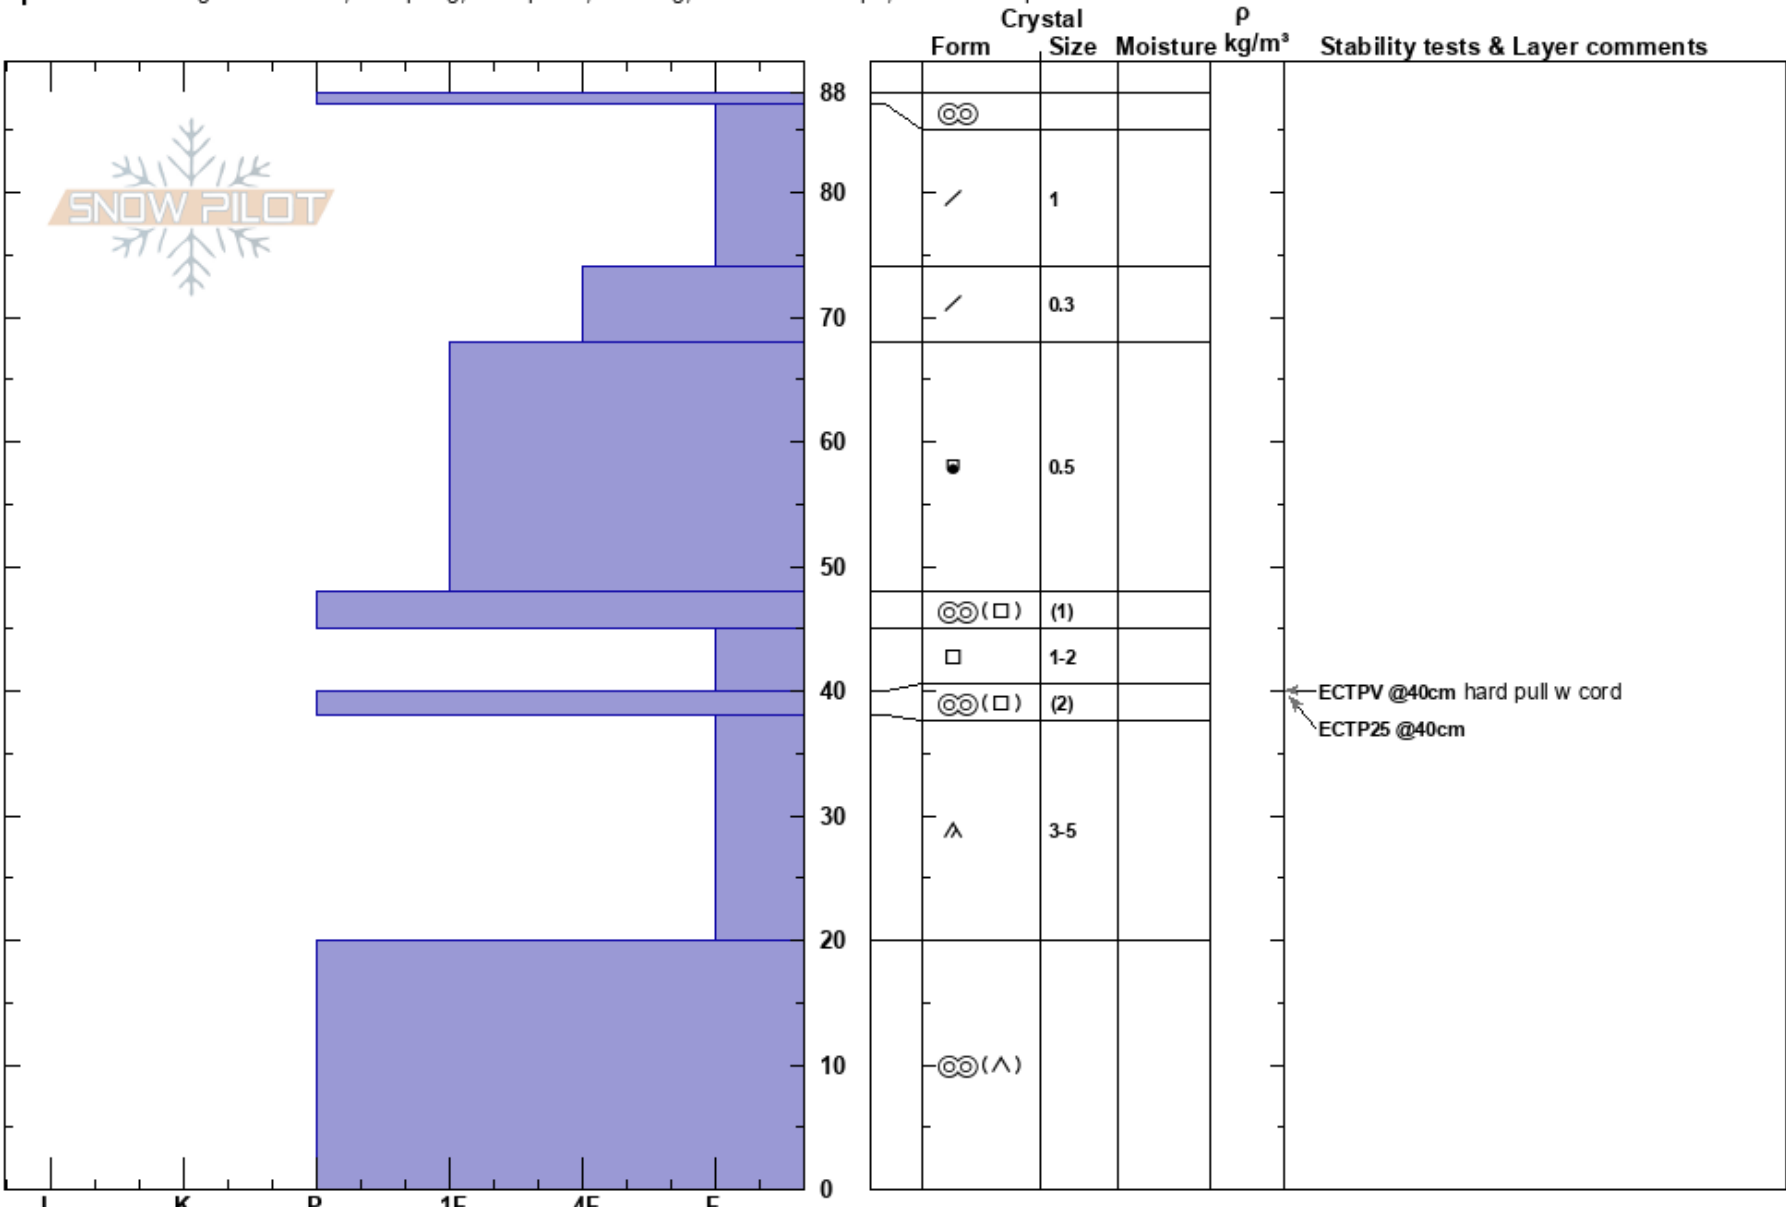

Durrance
 Arapahoe Basin Ski Area
 CO
Elevation: 12055 ft
Aspect: 115°
Specifics: Pit dug in a Ski Area; Collapsing, widespread; Cracking; Ski tracks on slope; We skied slope

Maxwell Chenail
 01/04/2025 - 9:15am
Co-ord: 39.62223N, -105.87969W
Slope Angle: 35°
Wind Loading: previous

Stability:
Air Temperature: -6.6°C
Sky Cover: FEW
Precipitation: NO
Wind: S Moderate

HS:88
PF:45
PS:25
 45-40cm: Problematic layer

Notes: