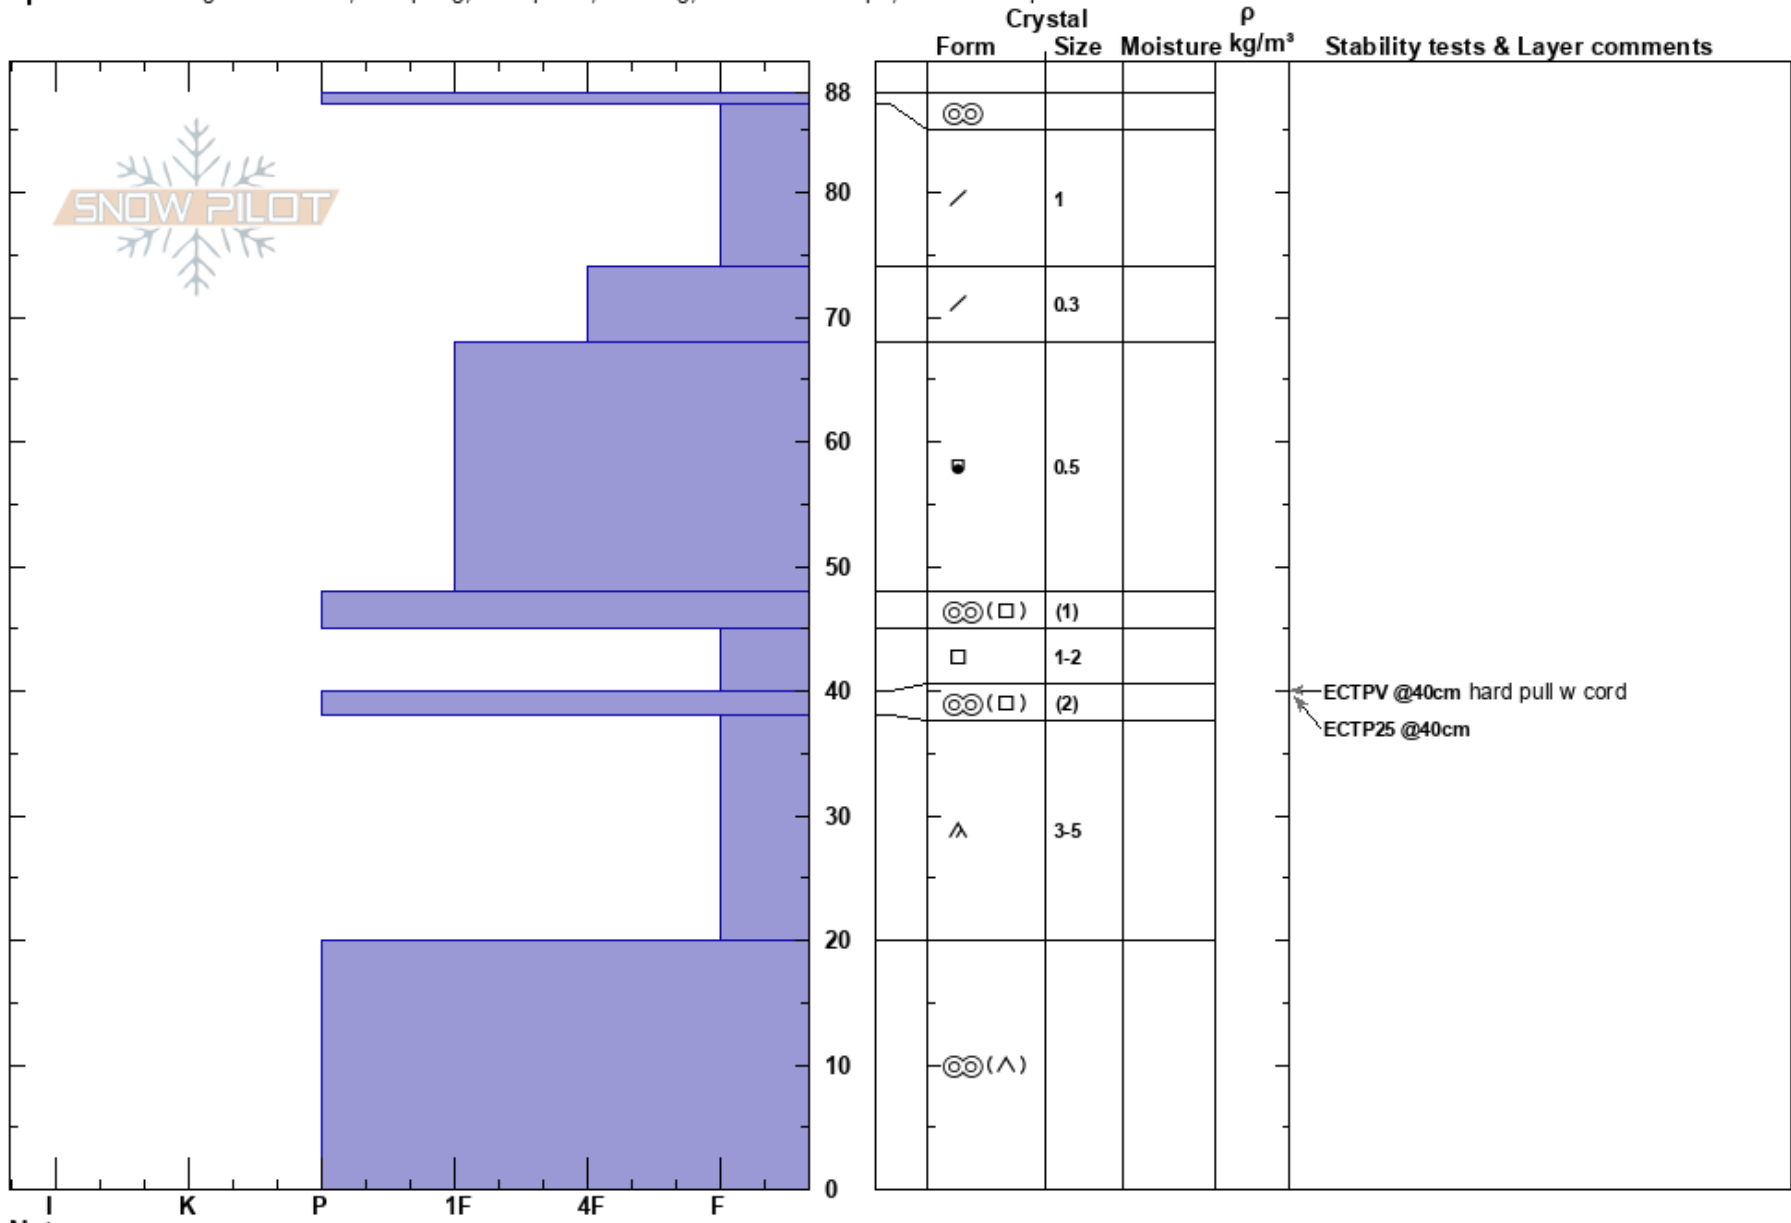

Durrance  
 Arapahoe Basin Ski Area  
 CO  
**Elevation:** 12055 ft  
**Aspect:** 115°  
**Specifics:** Pit dug in a Ski Area; Collapsing, widespread; Cracking; Ski tracks on slope; We skied slope

Maxwell Chenail  
 01/04/2025 - 9:15am  
**Co-ord:** 39.62223N, -105.87969W  
**Slope Angle:** 35°  
**Wind Loading:** previous

**Stability:**  
**Air Temperature:** -6.6°C  
**Sky Cover:** FEW  
**Precipitation:** NO  
**Wind:** S Moderate

**HS:**88  
**PF:**45  
**PS:**25  
 45-40cm: Problematic layer

Notes: