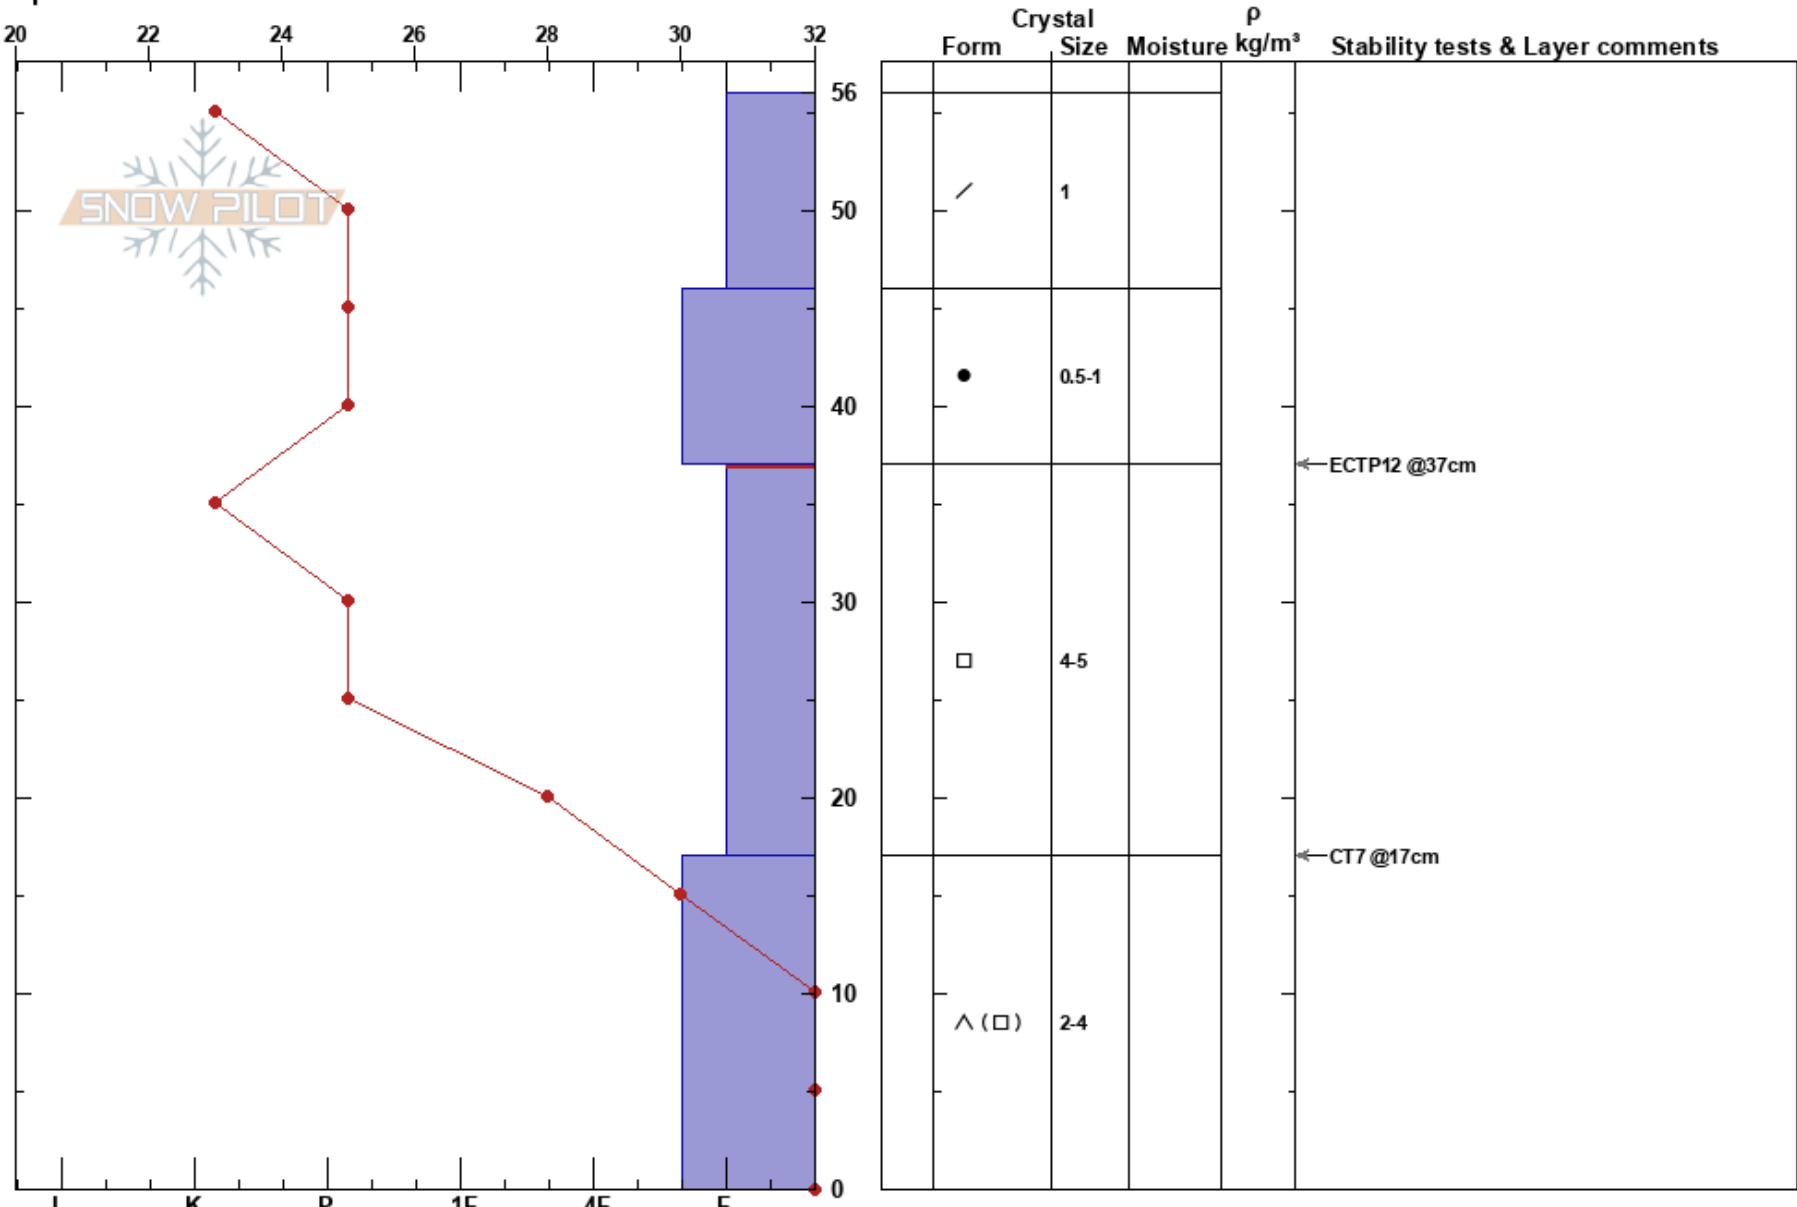

Keystone Gulch
 Keystone
 CO
Elevation: 2844 m
Aspect: 62°
Specifics:

Kate Rath
 01/04/2025 - 1:00pm
Co-ord: 39.59556N, -105.97333W
Slope Angle: 25°
Wind Loading:

Stability:
Air Temperature: 36°F
Sky Cover: SCT
Precipitation: NO
Wind: Light Breeze

HS:56
 37-17cm:Problematic layer

Notes: Pit was dug BTL in a shady spot off Keystone Gulch Road. Ground had shrubbery growing nearby pit walls. Did not obtain boot/ski pen or wind direction.