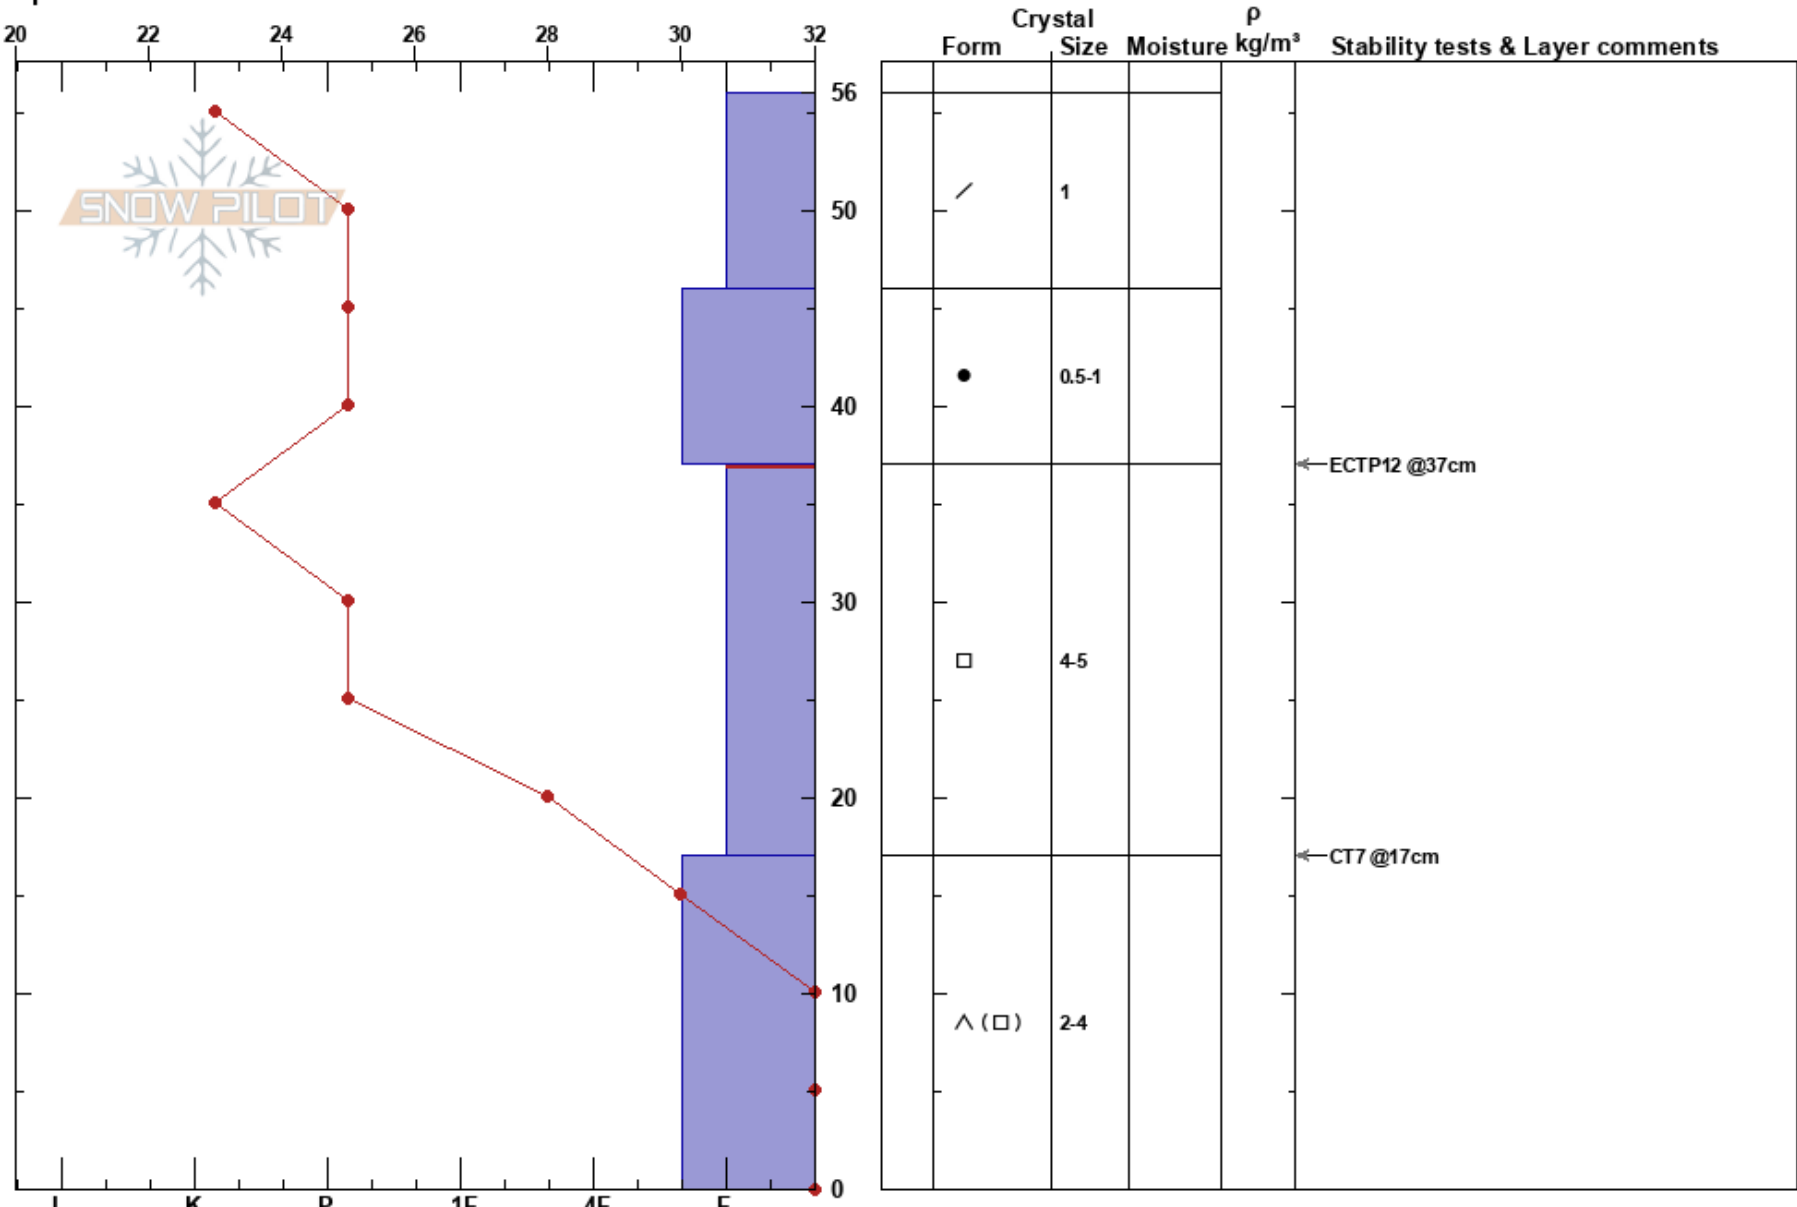

Keystone Gulch  
 Keystone  
 CO  
 Elevation: 2844 m  
 Aspect: 62°  
 Specifics:

Kate Rath  
 01/04/2025 - 1:00pm  
 Co-ord: 39.59556N, -105.97333W  
 Slope Angle: 25°  
 Wind Loading:

Stability:  
 Air Temperature: 36°F  
 Sky Cover: SCT  
 Precipitation: NO  
 Wind: Light Breeze

HS:56  
 37-17cm: Problematic layer

Notes: Pit was dug BTL in a shady spot off Keystone Gulch Road. Ground had shrubbery growing nearby pit walls. Did not obtain boot/ski pen or wind direction.