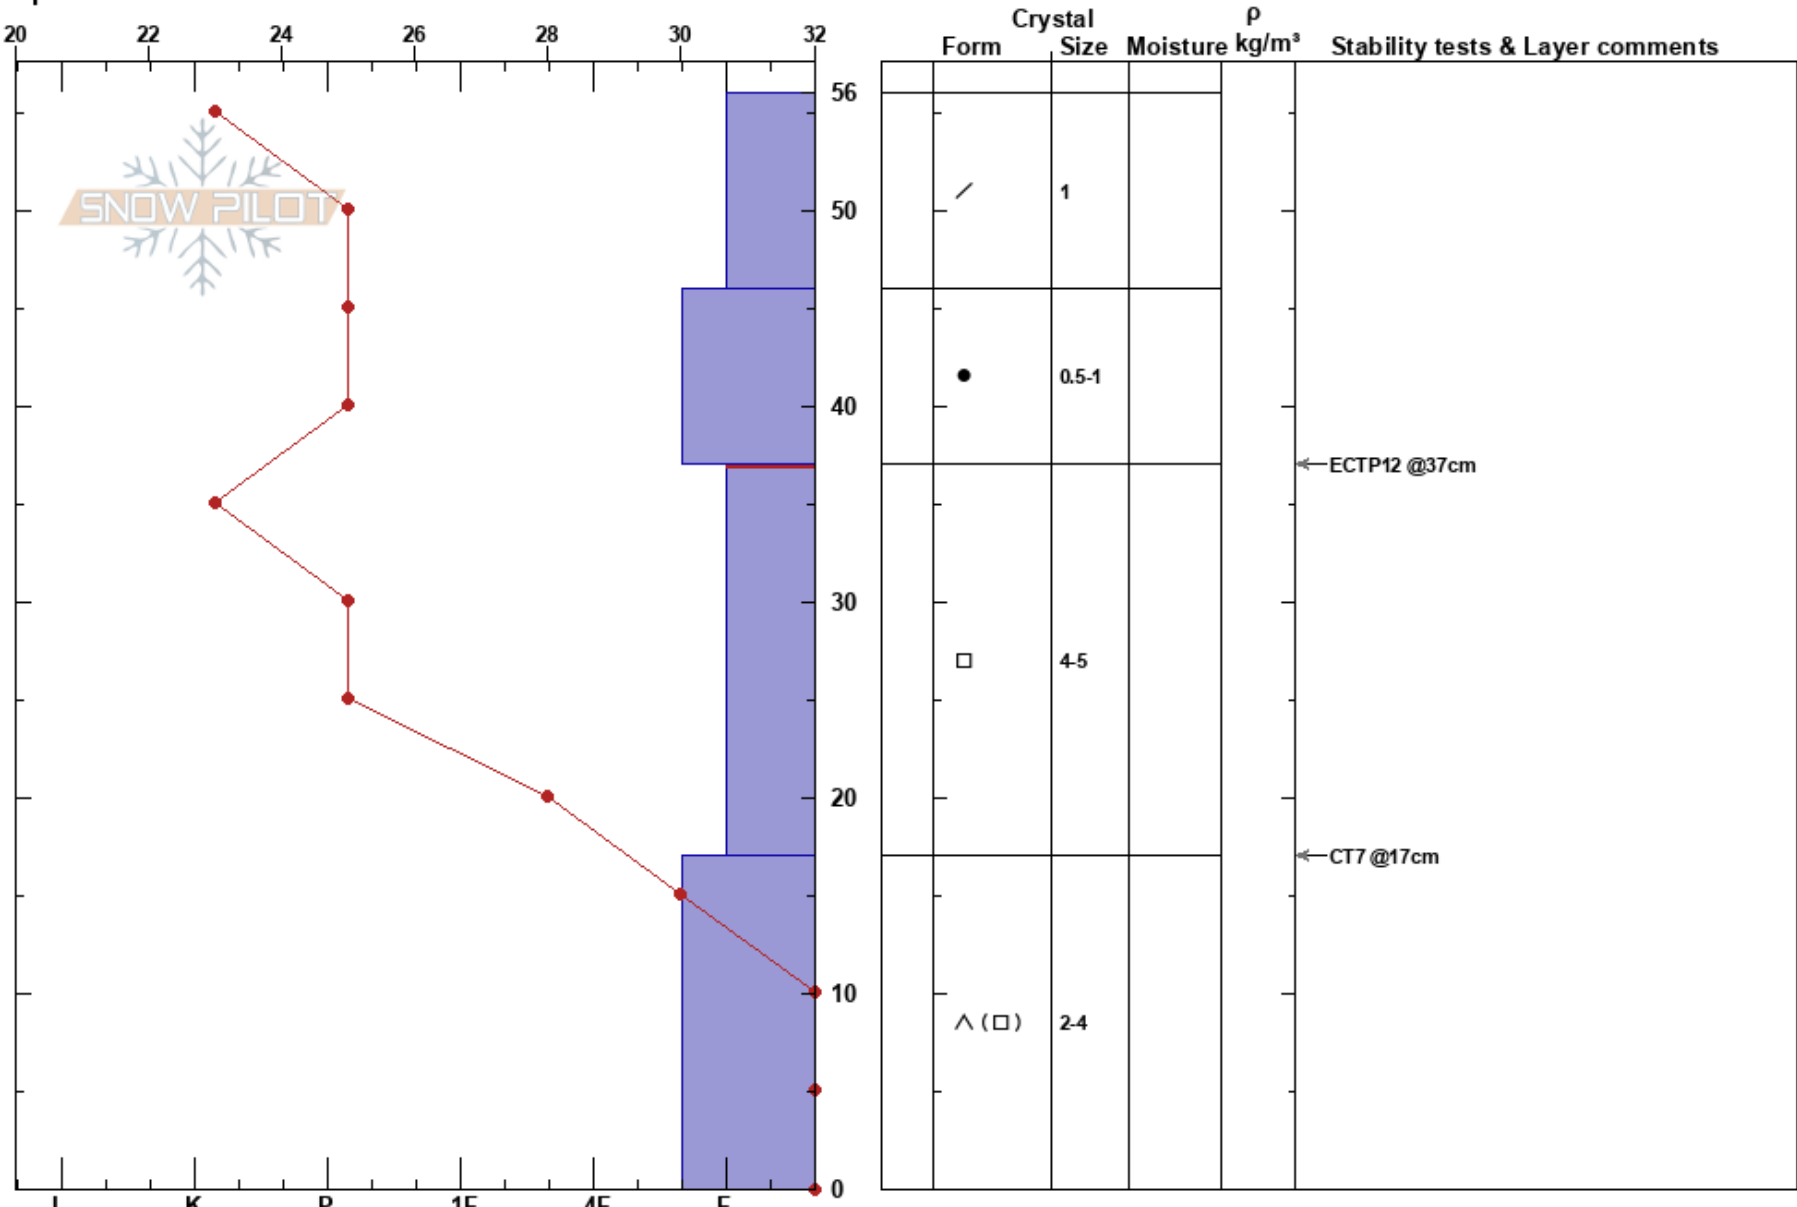

Keystone Gulch
 Keystone
 CO
 Elevation: 2844 m
 Aspect: 62°
 Specifics:

Kate Rath
 01/04/2025 - 1:00pm
 Co-ord: 39.59556N, -105.97333W
 Slope Angle: 25°
 Wind Loading:

Stability:
 Air Temperature: 36°F
 Sky Cover: SCT
 Precipitation: NO
 Wind: Light Breeze

HS:56
 37-17cm: Problematic layer

Notes: Pit was dug BTL in a shady spot off Keystone Gulch Road. Ground had shrubbery growing nearby pit walls. Did not obtain boot/ski pen or wind direction.