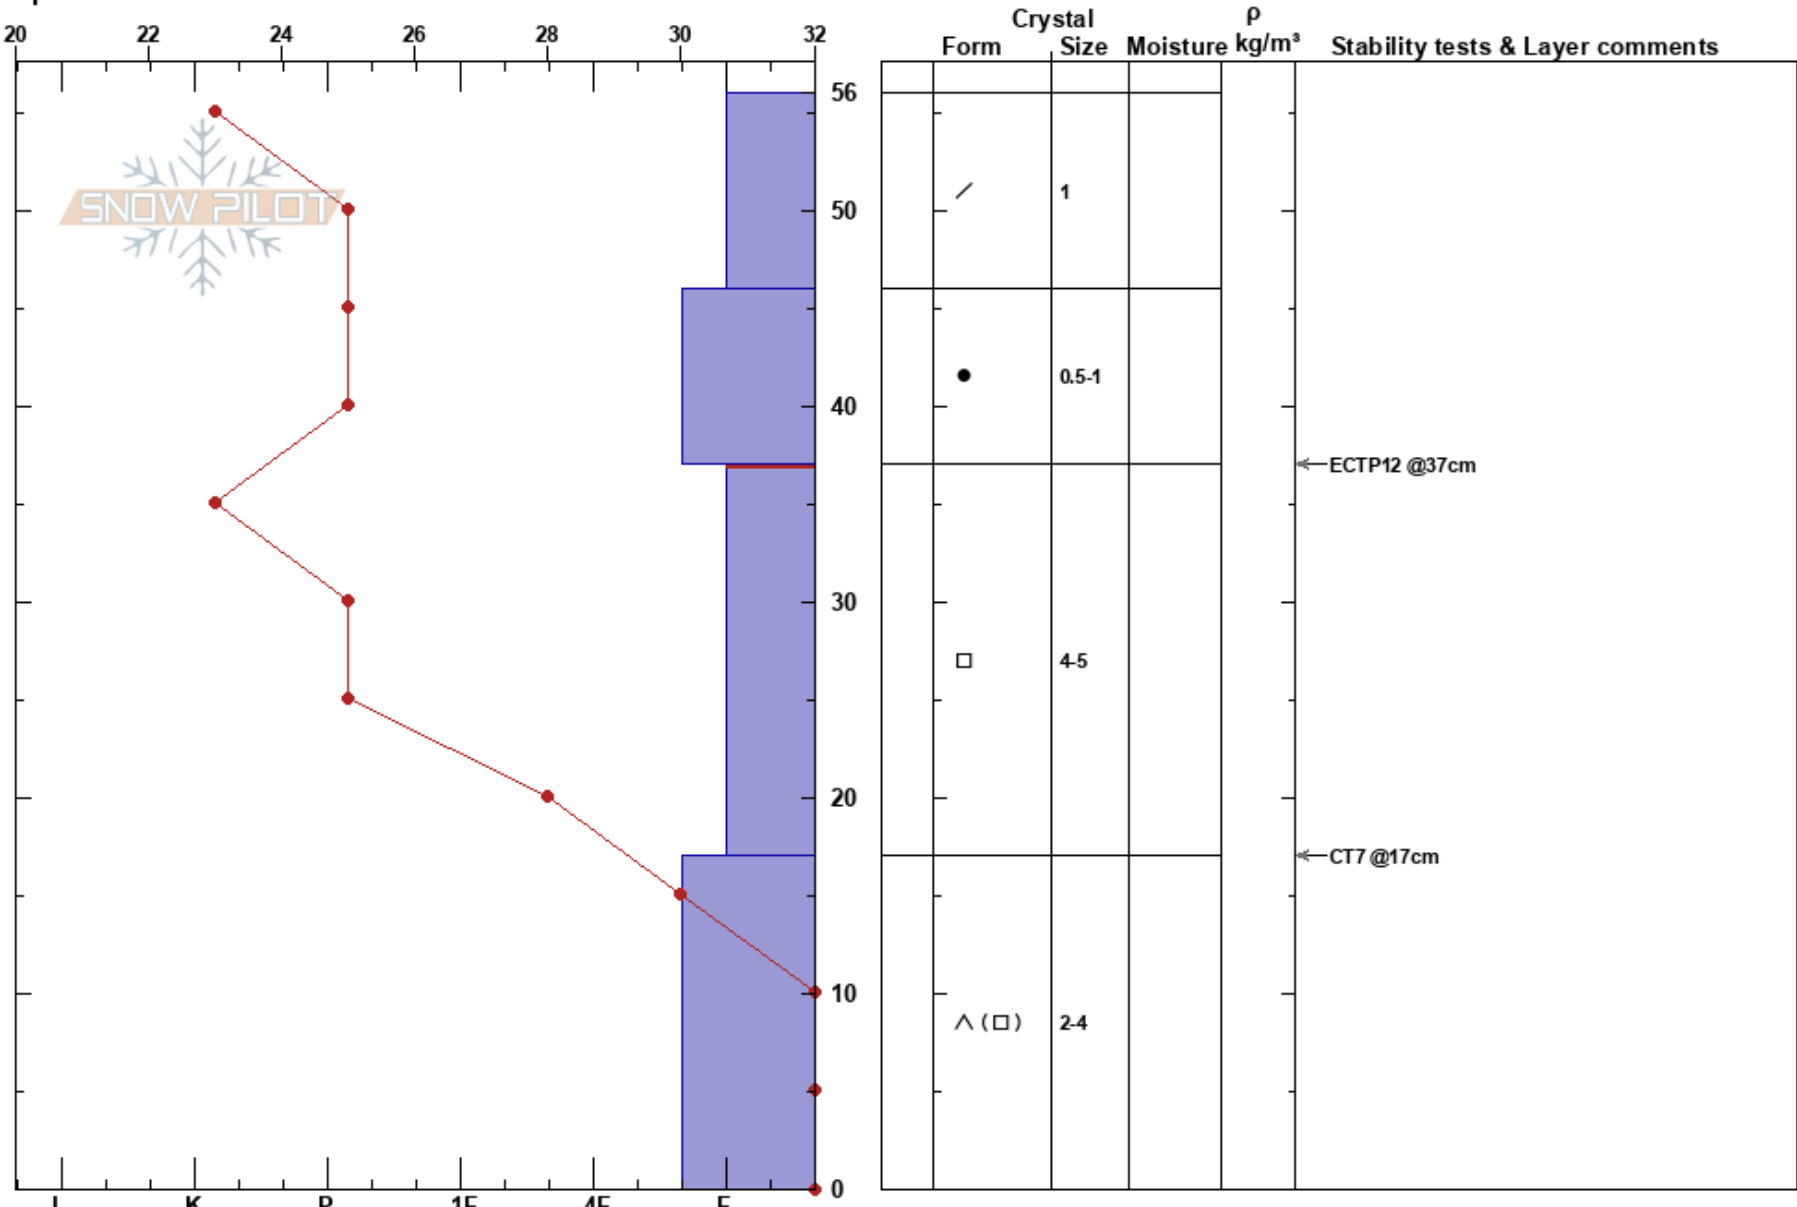

Keystone Gulch
 Keystone
 CO
 Elevation: 2844 m
 Aspect: 62°
 Specifics:

Kate Rath
 01/04/2025 - 1:00pm
 Co-ord: 39.59556N, -105.97333W
 Slope Angle: 25°
 Wind Loading:

Stability: **HS:56**
 Air Temperature: 36°F
 Sky Cover: SCT
 Precipitation: NO
 Wind: Light Breeze
 Layer Notes:
 37-17cm: Problematic layer

Notes: Pit was dug BTL in a shady spot off Keystone Gulch Road. Ground had shrubbery growing nearby pit walls. Did not obtain boot/ski pen or wind direction.