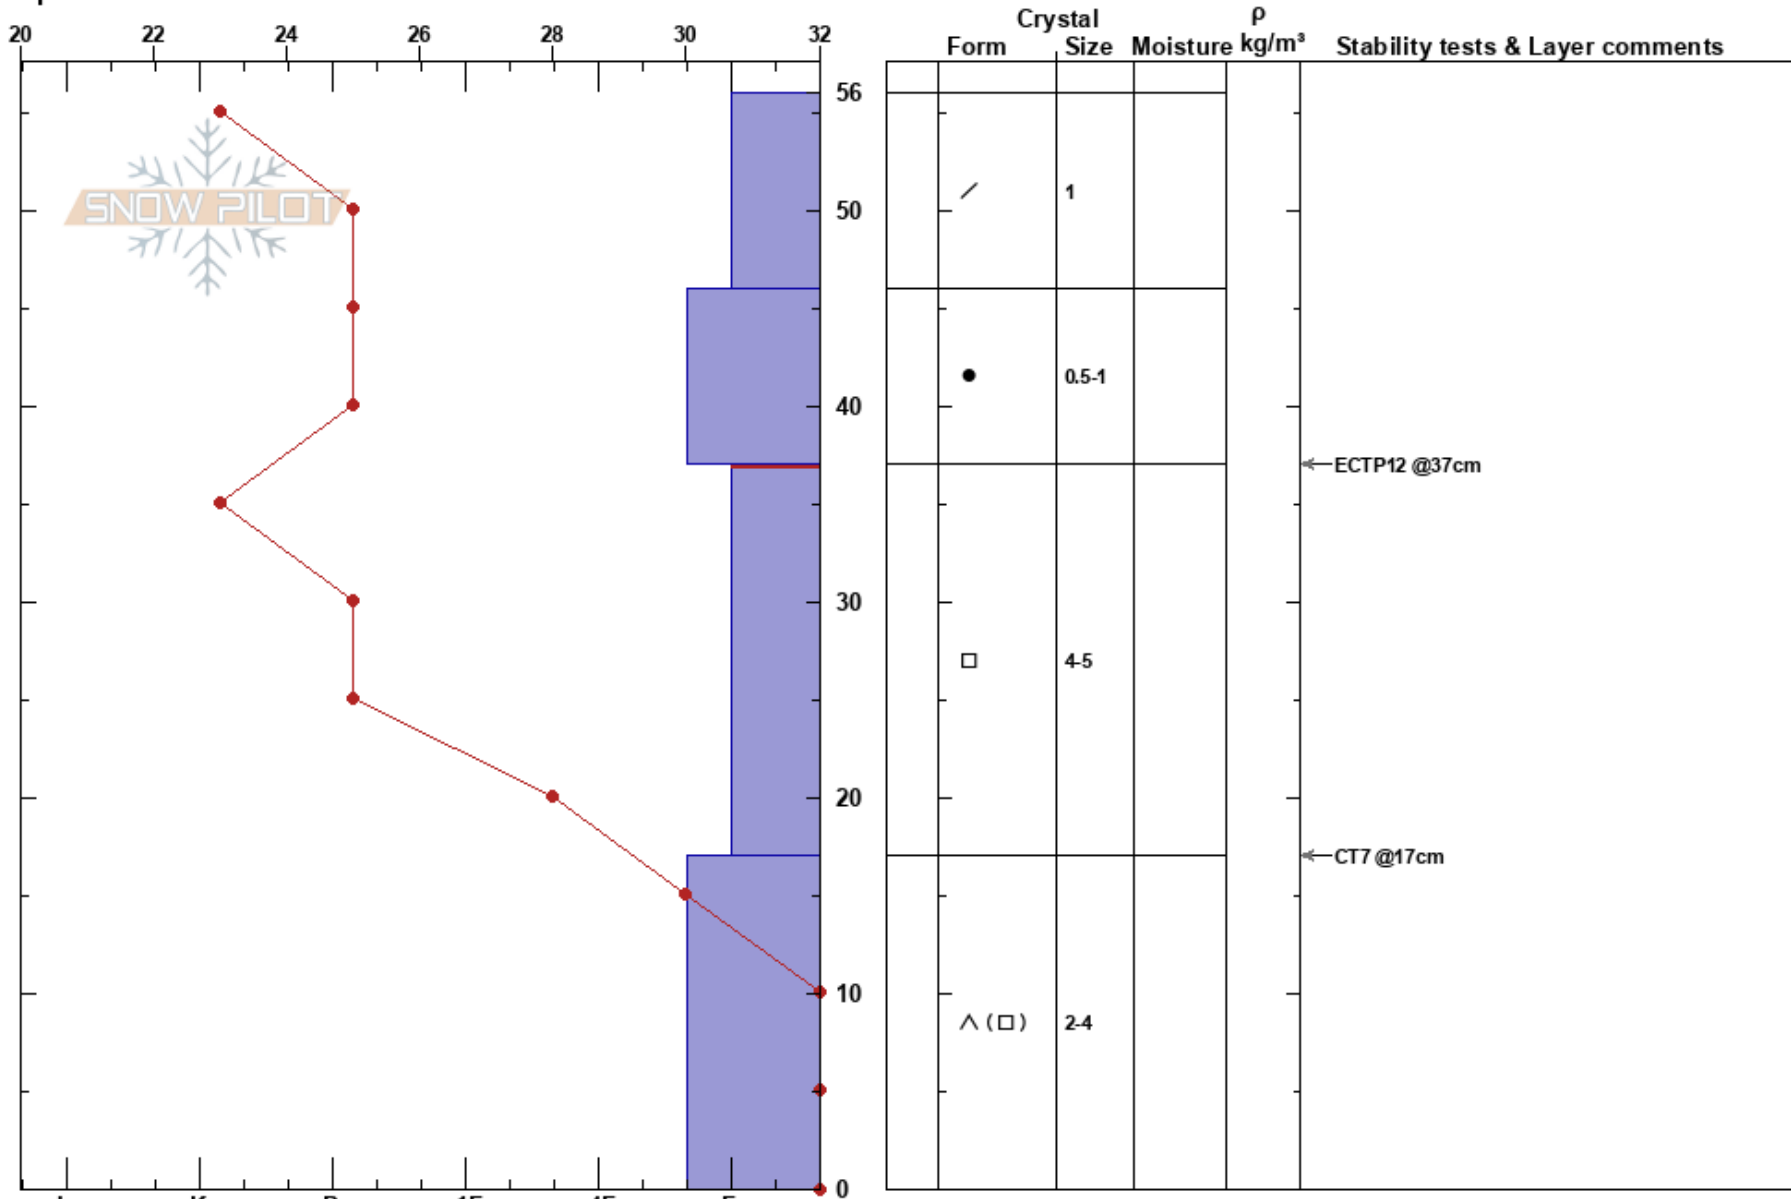

Keystone Gulch
 Keystone
 CO
 Elevation: 2844 m
 Aspect: 62°
 Specifics:

Kate Rath
 01/04/2025 - 1:00pm
 Co-ord: 39.59556N, -105.97333W
 Slope Angle: 25°
 Wind Loading:

Stability:
 Air Temperature: 36°F
 Sky Cover: SCT
 Precipitation: NO
 Wind: Light Breeze

HS:56
 Layer Notes:
 37-17cm: Problematic layer

Notes: Pit was dug BTL in a shady spot off Keystone Gulch Road. Ground had shrubbery growing nearby pit walls. Did not obtain boot/ski pen or wind direction.