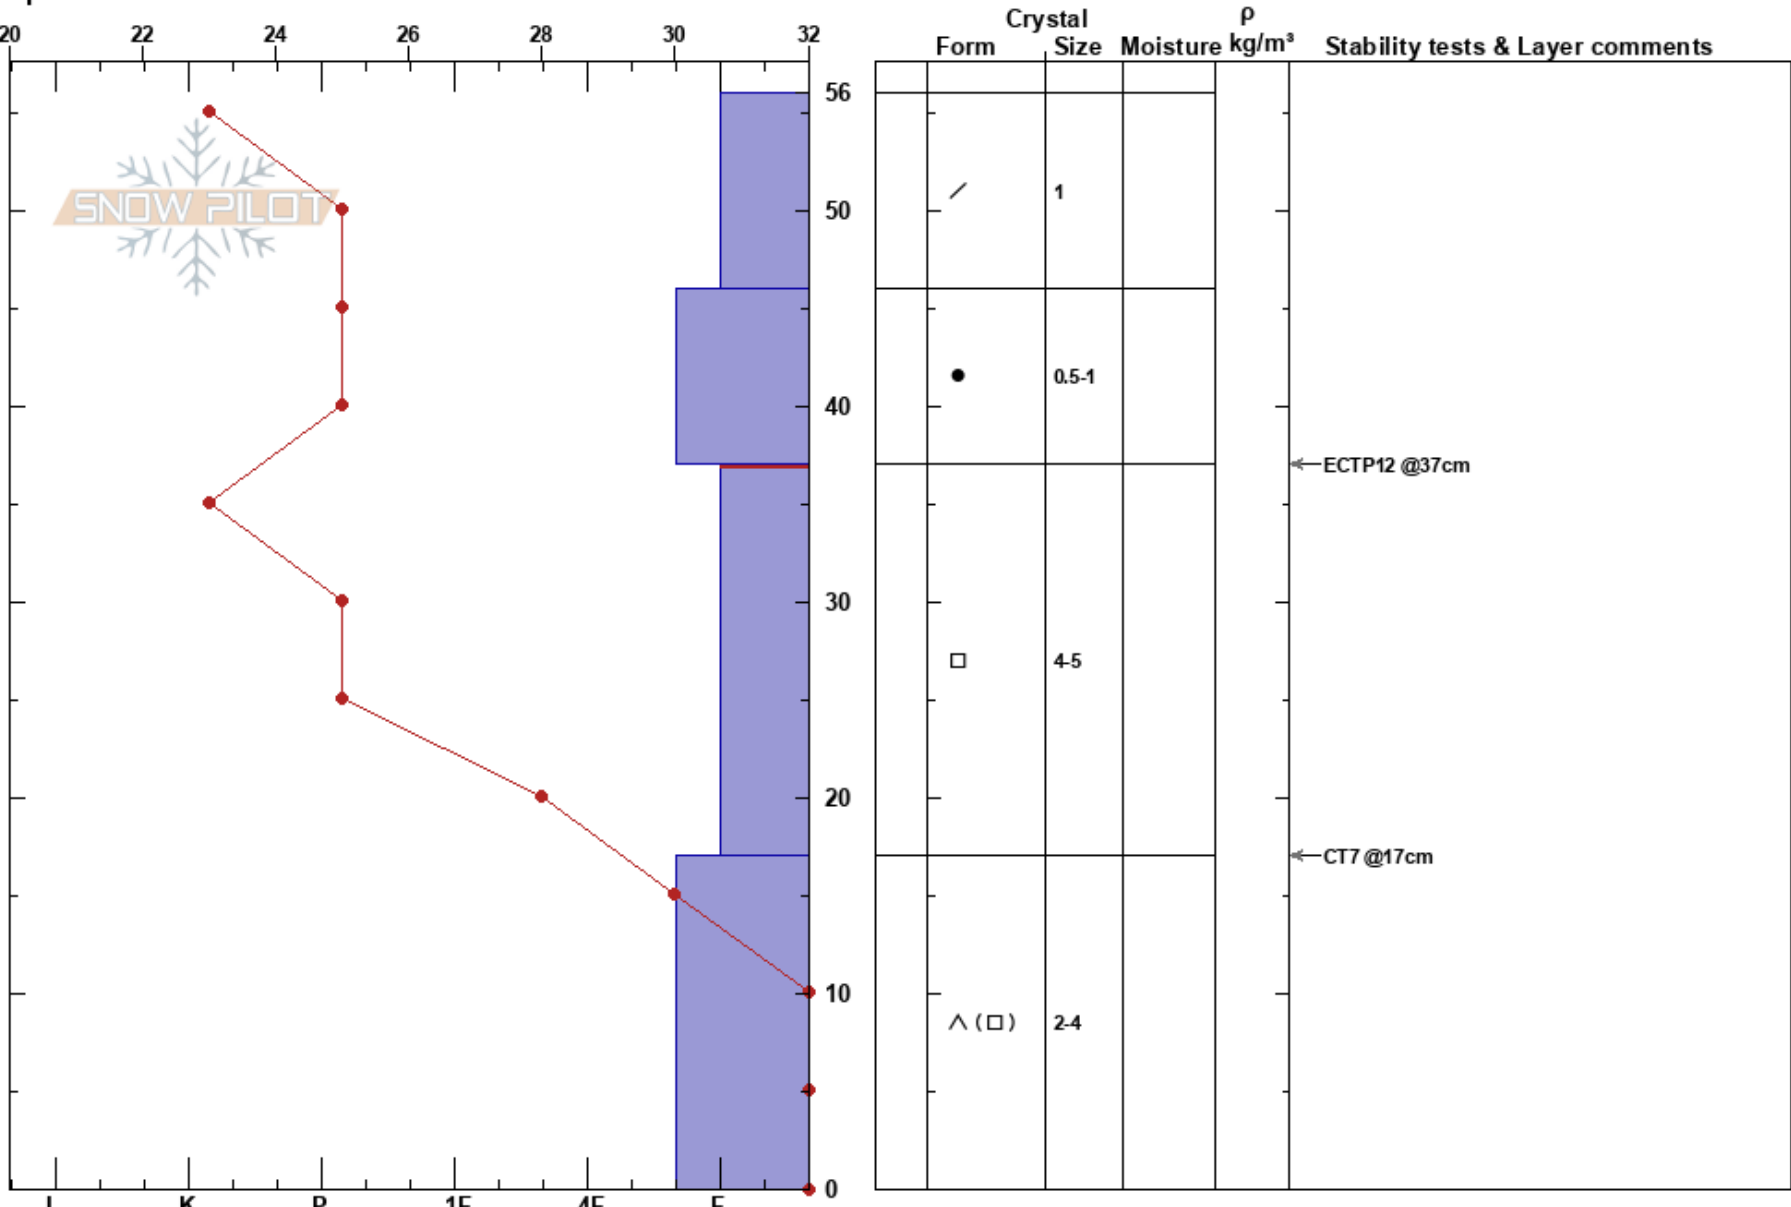

Keystone Gulch  
 Keystone  
 CO  
 Elevation: 2844 m  
 Aspect: 62°  
 Specifics:

Kate Rath  
 01/04/2025 - 1:00pm  
 Co-ord: 39.59556N, -105.97333W  
 Slope Angle: 25°  
 Wind Loading:

Stability: **HS:56**  
 Air Temperature: 36°F  
 Sky Cover: SCT  
 Precipitation: NO  
 Wind: Light Breeze  
 Layer Notes:  
 37-17cm: Problematic layer

**Notes:** Pit was dug BTL in a shady spot off Keystone Gulch Road. Ground had shrubbery growing nearby pit walls. Did not obtain boot/ski pen or wind direction.