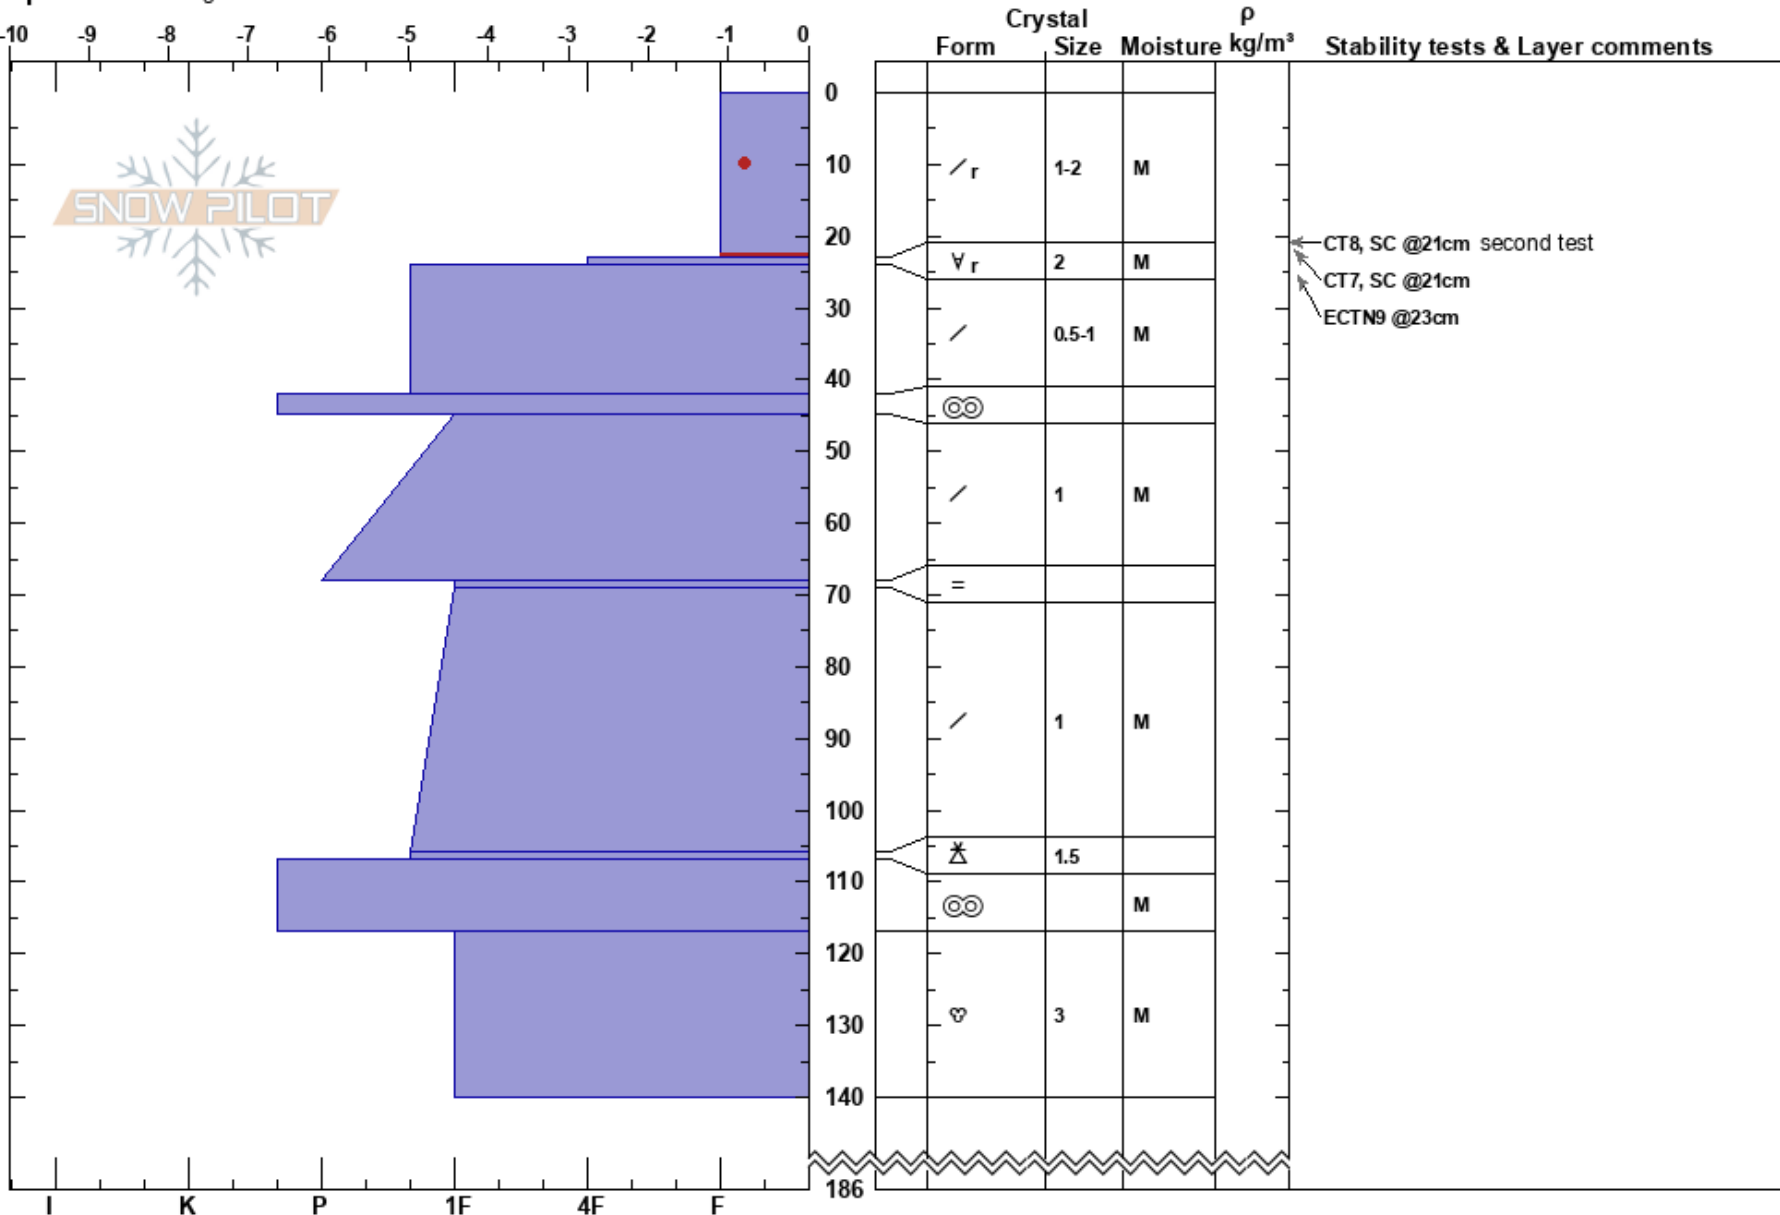

Out rigger far  
 Coast Range  
 BC  
 Elevation: 1170 m  
 Aspect:

Taiga Tinkler Dubuc  
 04/01/2025 - 13:41  
 Co-ord: 49.38789N, -121.94229W  
 Slope Angle: 28°  
 Wind Loading: no

Stability: **HS:186**  
 Air Temperature: -0.6°C PF:45 0-23cm: Problematic layer  
 Sky Cover: OVC  
 Precipitation: NO  
 Wind: S Calm

Specifics: Pit dug in a Ski Area

Notes: