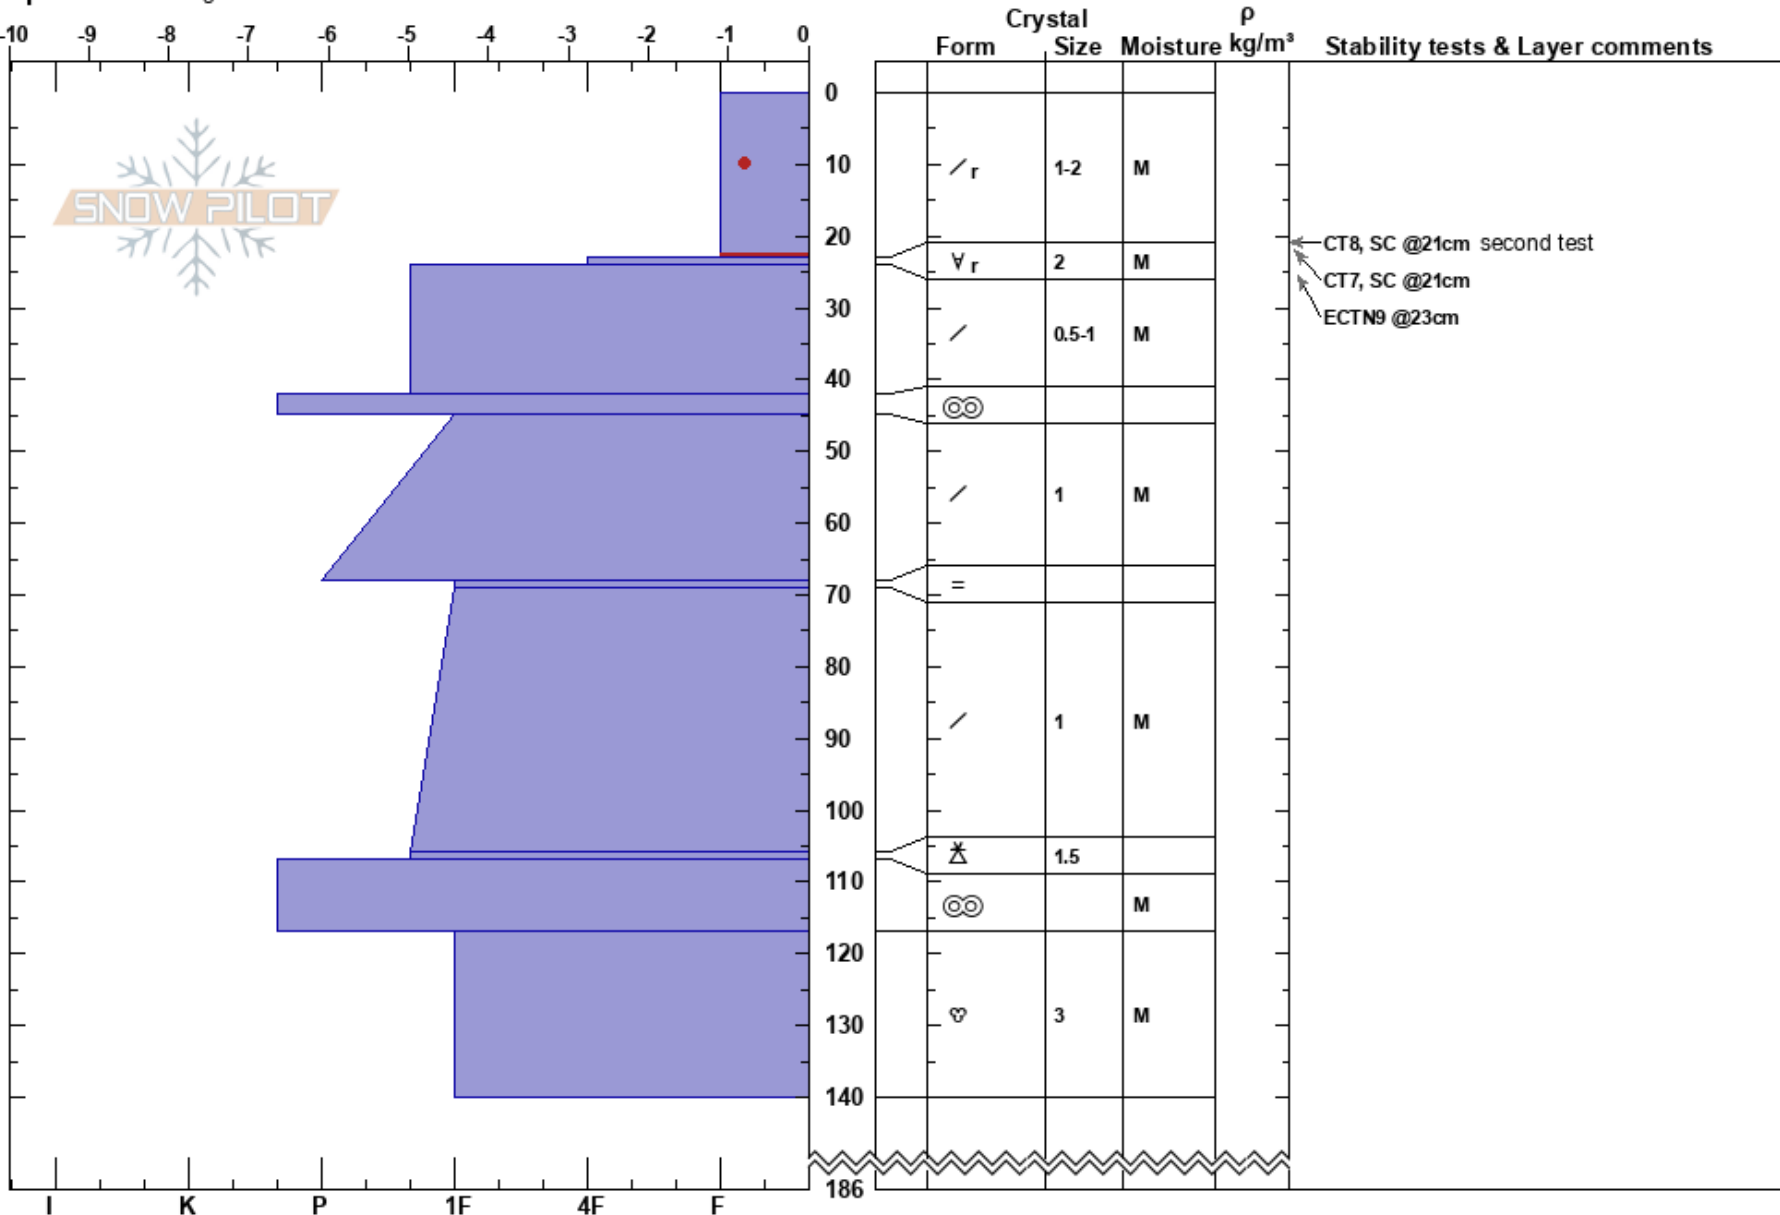

Out rigger far
 Coast Range
 BC
 Elevation: 1170 m
 Aspect:

Taiga Tinkler Dubuc
 04/01/2025 - 13:41
 Co-ord: 49.38789N, -121.94229W
 Slope Angle: 28°
 Wind Loading: no

Stability: **HS:186**
 Air Temperature: -0.6°C PF:45 0-23cm: Problematic layer
 Sky Cover: OVC
 Precipitation: NO
 Wind: S Calm

Specifics: Pit dug in a Ski Area

Notes: