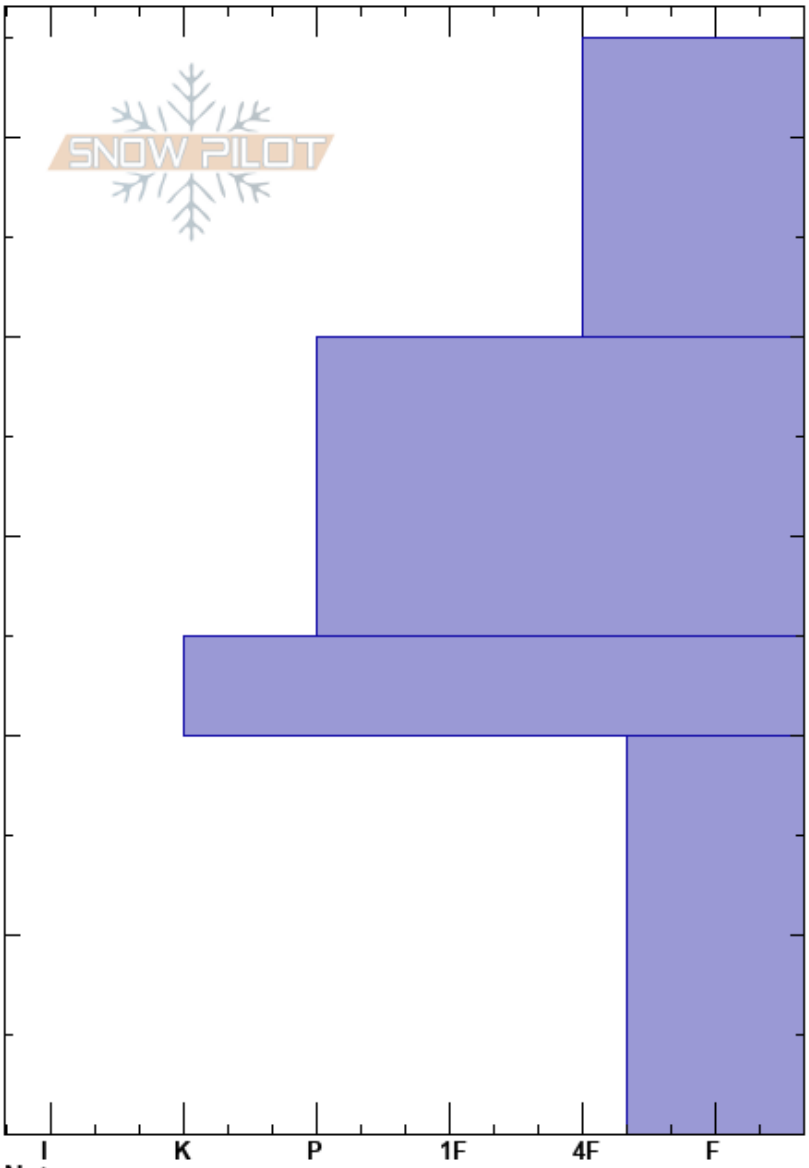

Montezuma (Coley Bowl)
 Continental Divide
 CO
 Elevation: 12000 ft
 Aspect: E
 Specifics:

Hannah Bussy
 01/04/2025 - 11:30am
 Co-ord: 39.56627N, -105.87451E
 Slope Angle: 26°
 Wind Loading: yes

Stability:
 Air Temperature: -6.7°C
 Sky Cover: SCT
 Precipitation: NO
 Wind: W Light Breeze

HS:55
 PF:55
 PS:5
 25-20cm: Problematic layer

Height (cm)	Crystal		Moisture	ρ kg/m ³	Stability tests & Layer comments
	Form	Size			
55					
48	+				
40					← ECTN22 @40cm ← CT12 @40cm
33	•				← PST64/100 (End) @33cm
23	•				
10	□				
0					