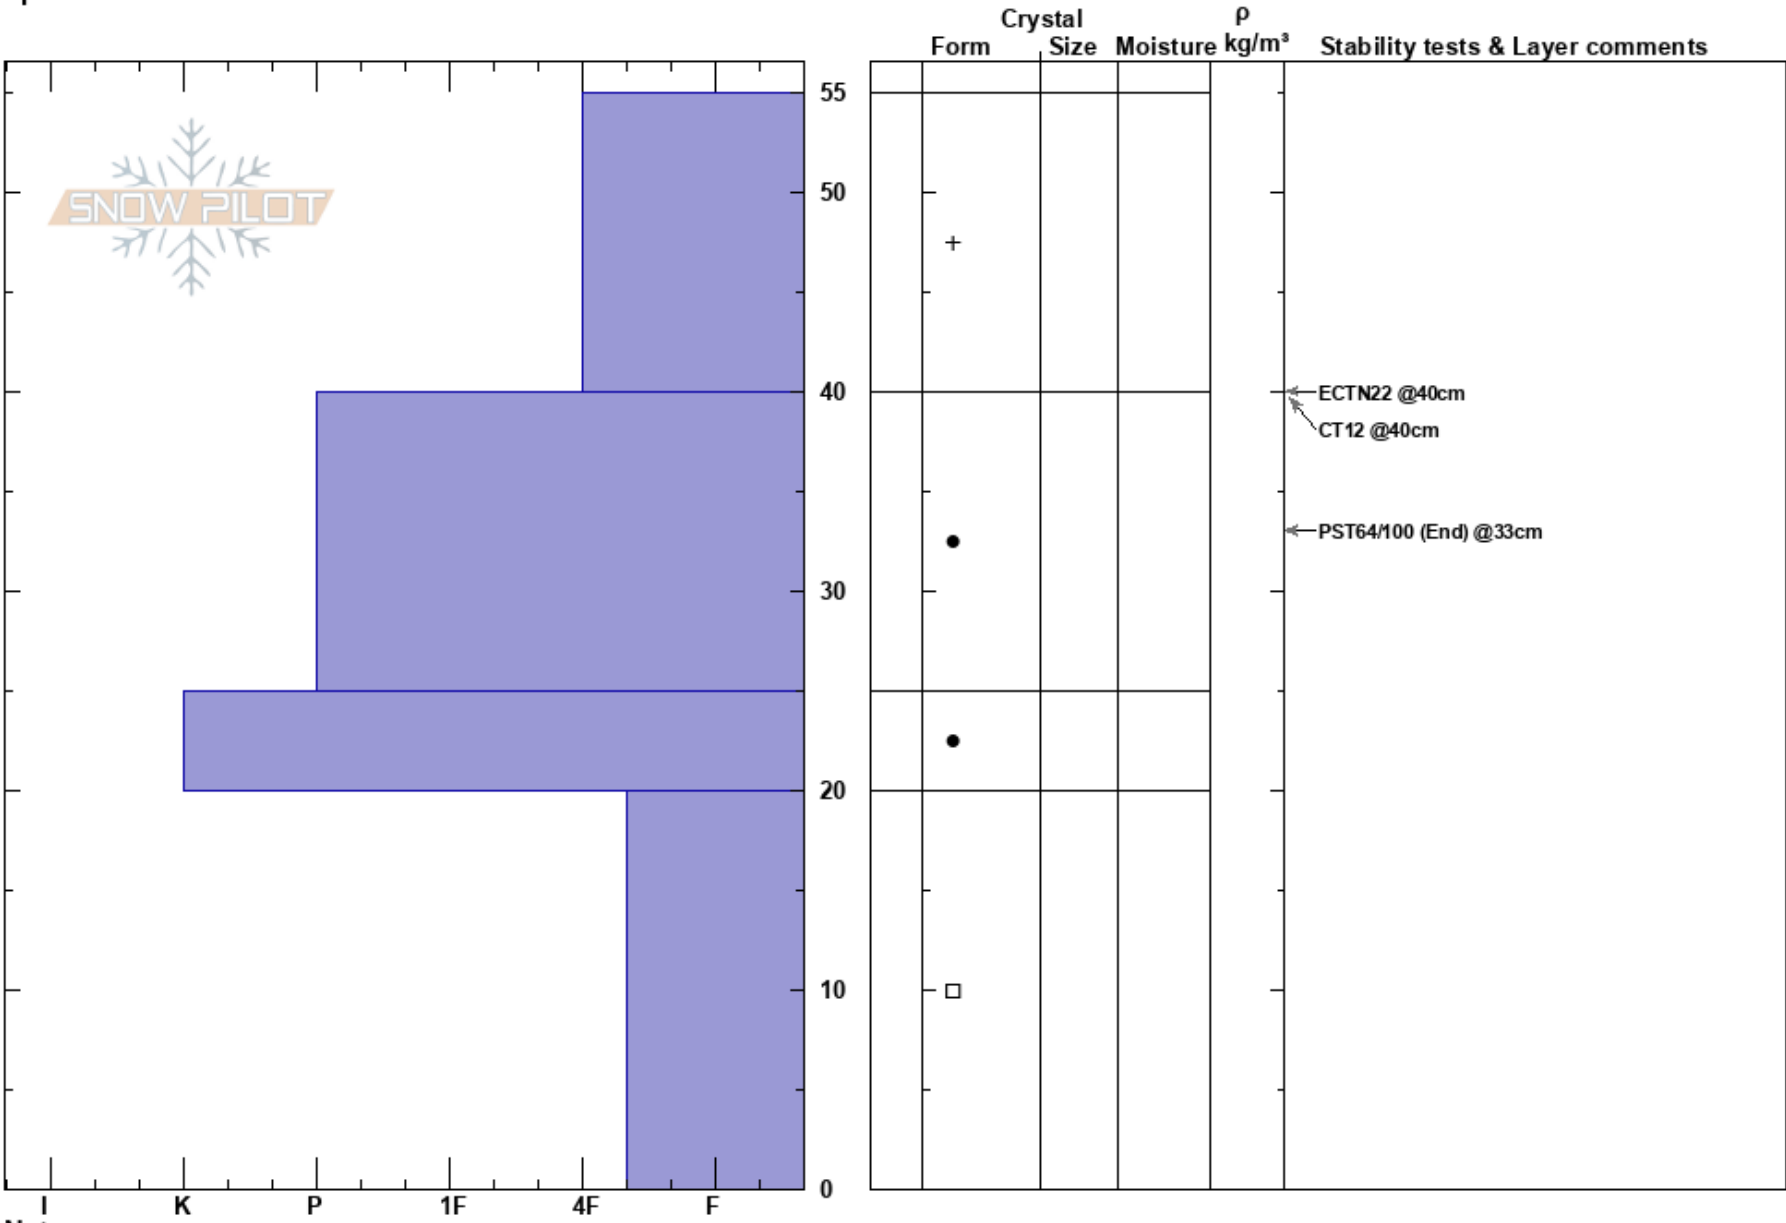

Montezuma (Coley Bowl)
Continental Divide
CO
Elevation: 12000 ft
Aspect: E
Specifics:

Hannah Bussy
01/04/2025 - 11:30am
Co-ord: 39.56627N, -105.87451E
Slope Angle: 26°
Wind Loading: yes

Stability:
Air Temperature: -6.7°C
Sky Cover: SCT
Precipitation: NO
Wind: W Light Breeze

HS:55
PF:55
PS:5
25-20cm: Problematic layer

Notes: