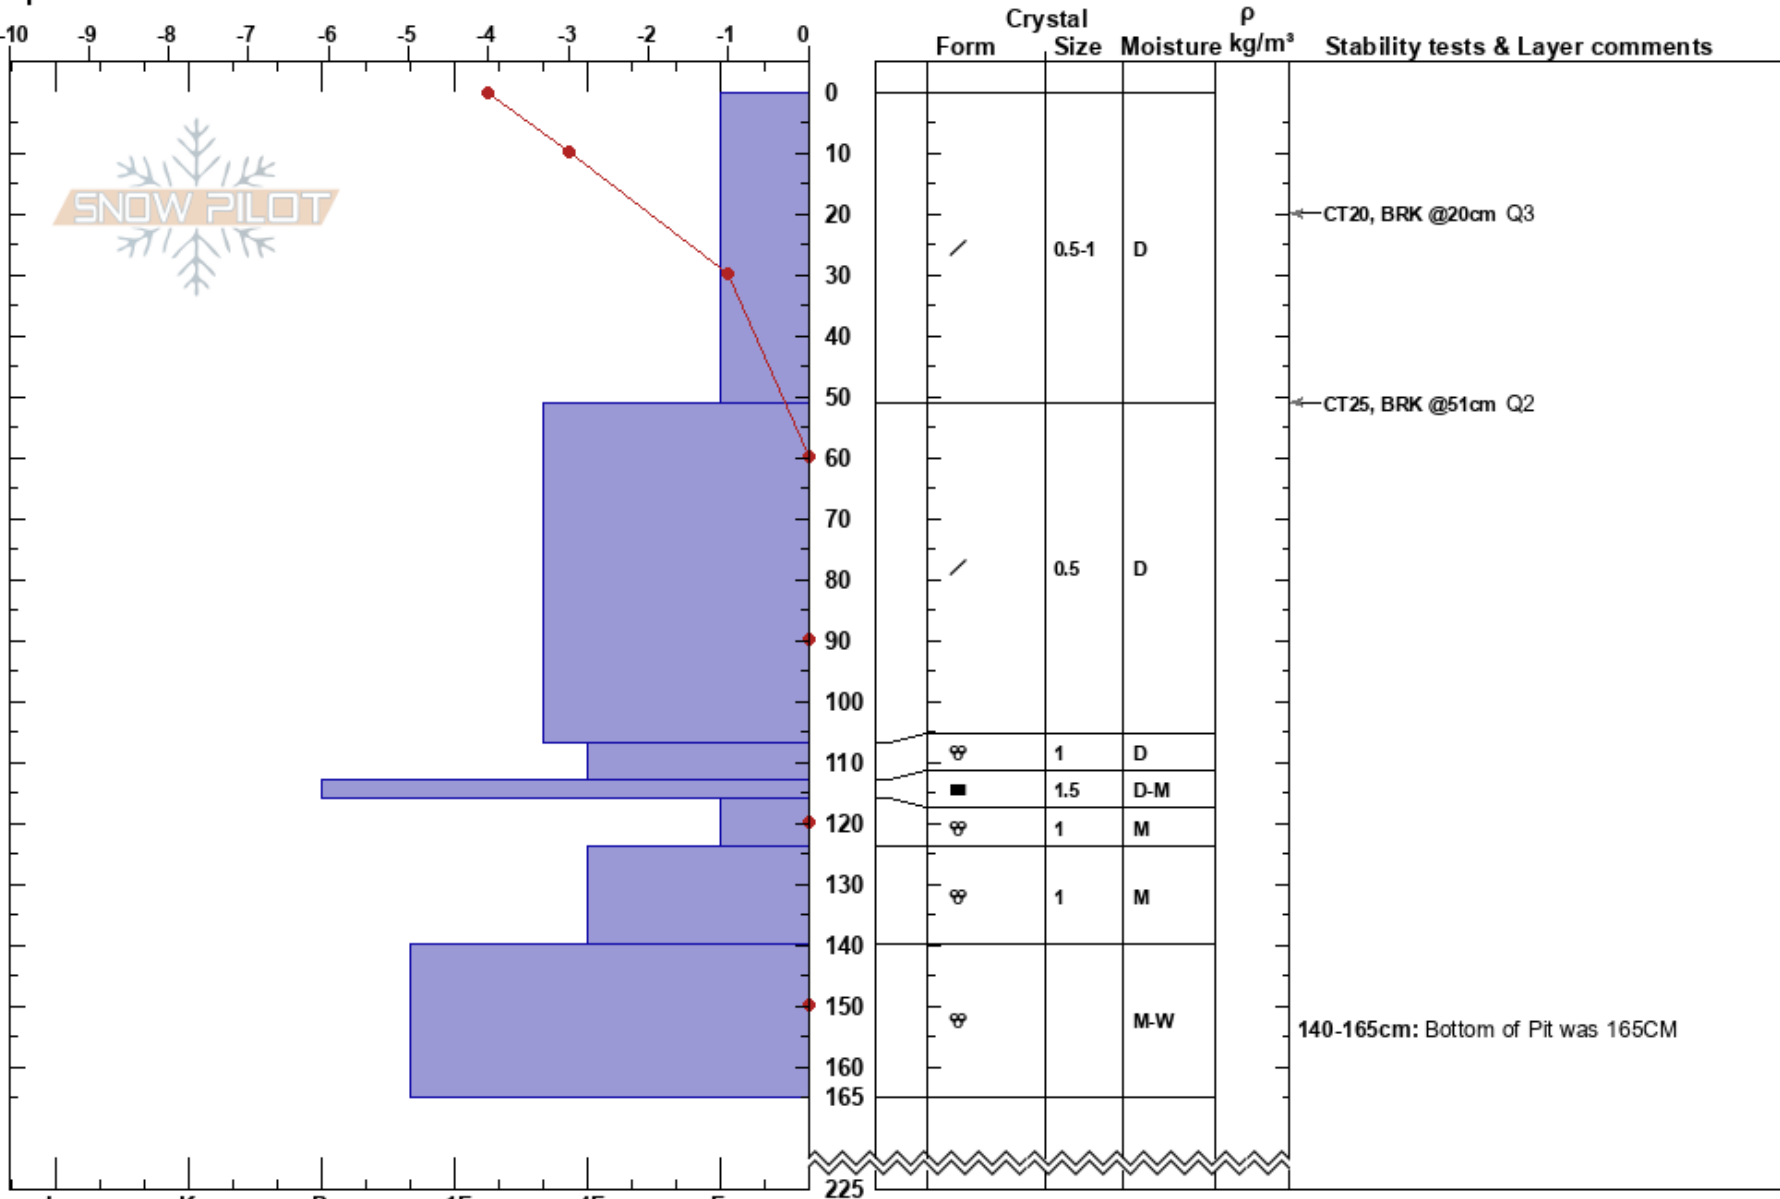

Rooster Comb  
 Central Cascades, West WA  
 Elevation: 5300 ft  
 Aspect: N  
 Specifics:

Travis Leamer  
 01/01/2025 - 1:30pm  
 Co-ord: 47.72218N, -121.07921W  
 Slope Angle: 40°  
 Wind Loading: previous

Stability:  
 Air Temperature: -4°C  
 Sky Cover: X  
 Precipitation: NO  
 Wind: E Calm

HS:225  
 PF:50  
 51-107cm: Problematic layer  
 140-165cm: Bottom of Pit was 165CM

Notes: