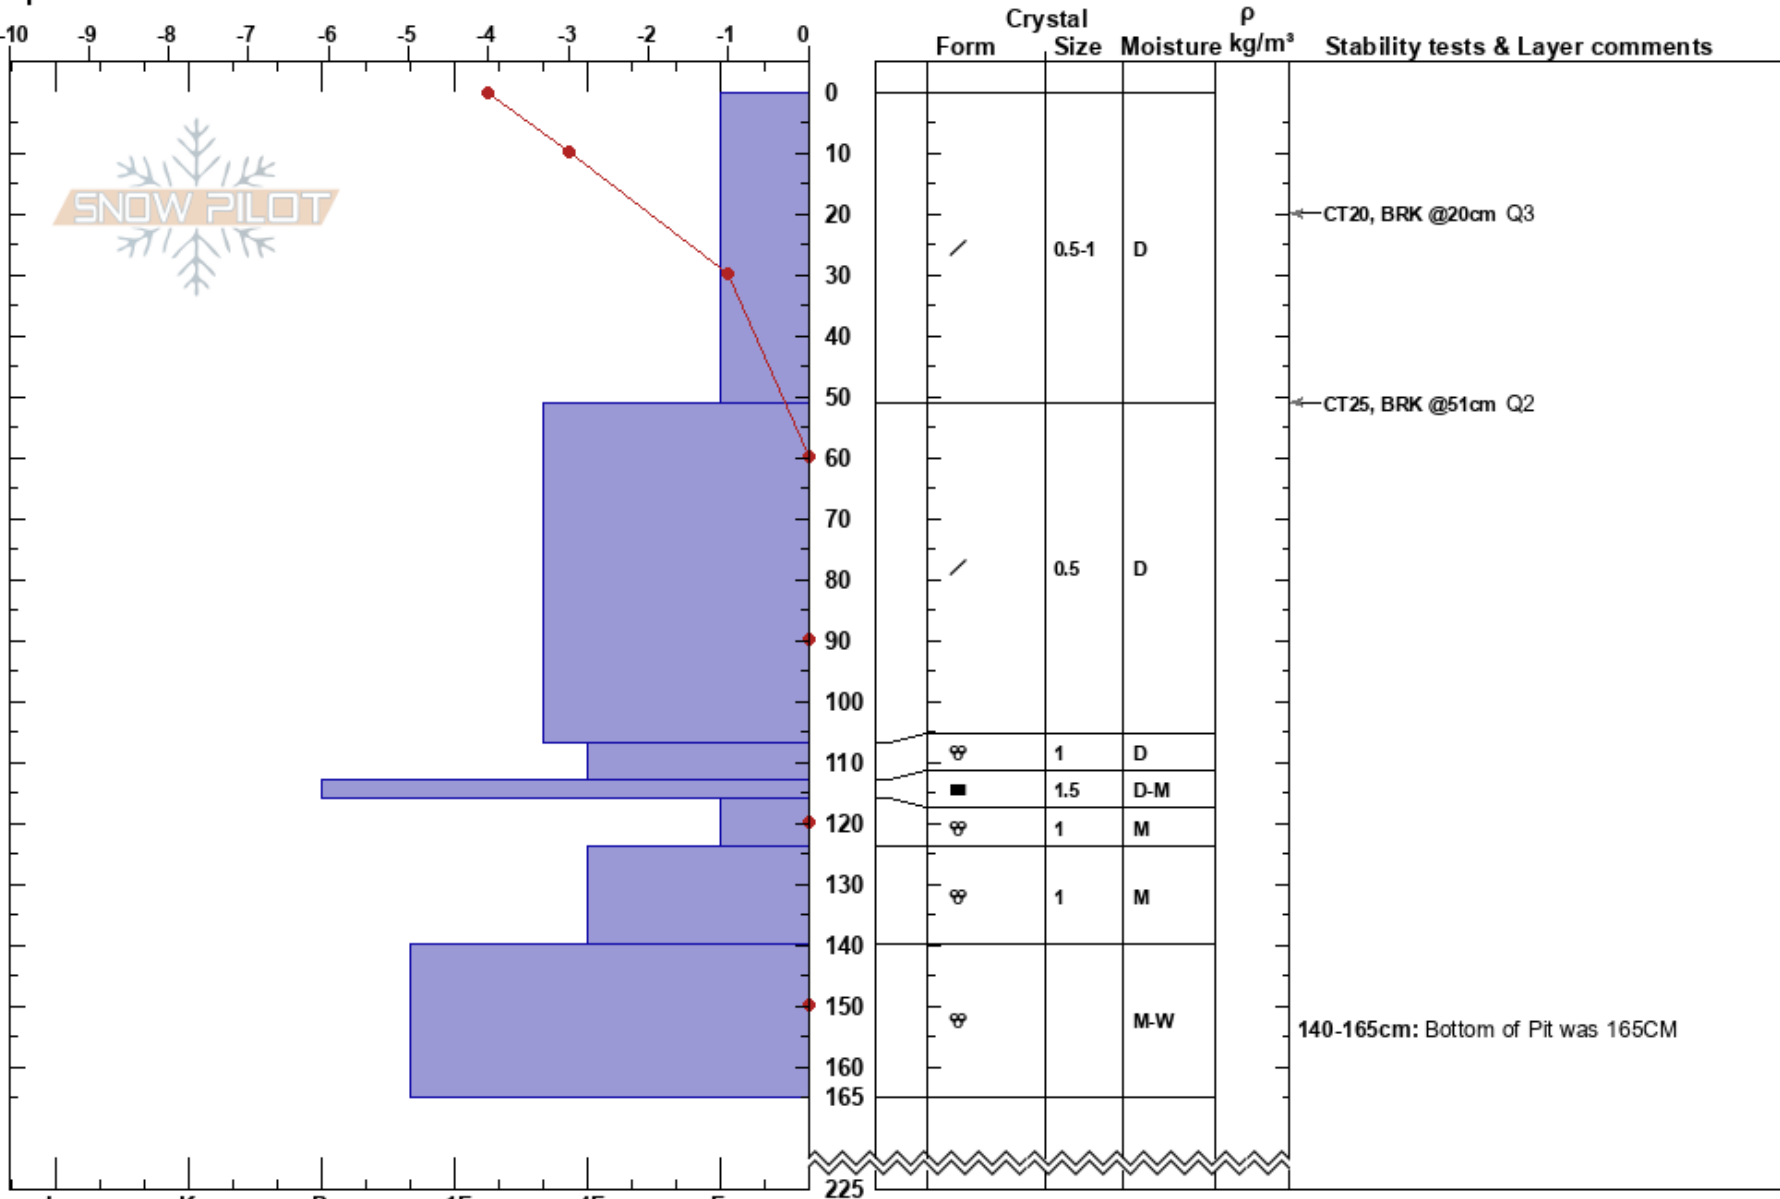

Rooster Comb
 Central Cascades, West WA
 Elevation: 5300 ft
 Aspect: N
 Specifics:

Travis Leamer
 01/01/2025 - 1:30pm
 Co-ord: 47.72218N, -121.07921W
 Slope Angle: 40°
 Wind Loading: previous

Stability:
 Air Temperature: -4°C
 Sky Cover: X
 Precipitation: NO
 Wind: E Calm

HS:225
 PF:50
 51-107cm: Problematic layer
 140-165cm: Bottom of Pit was 165CM

Notes: