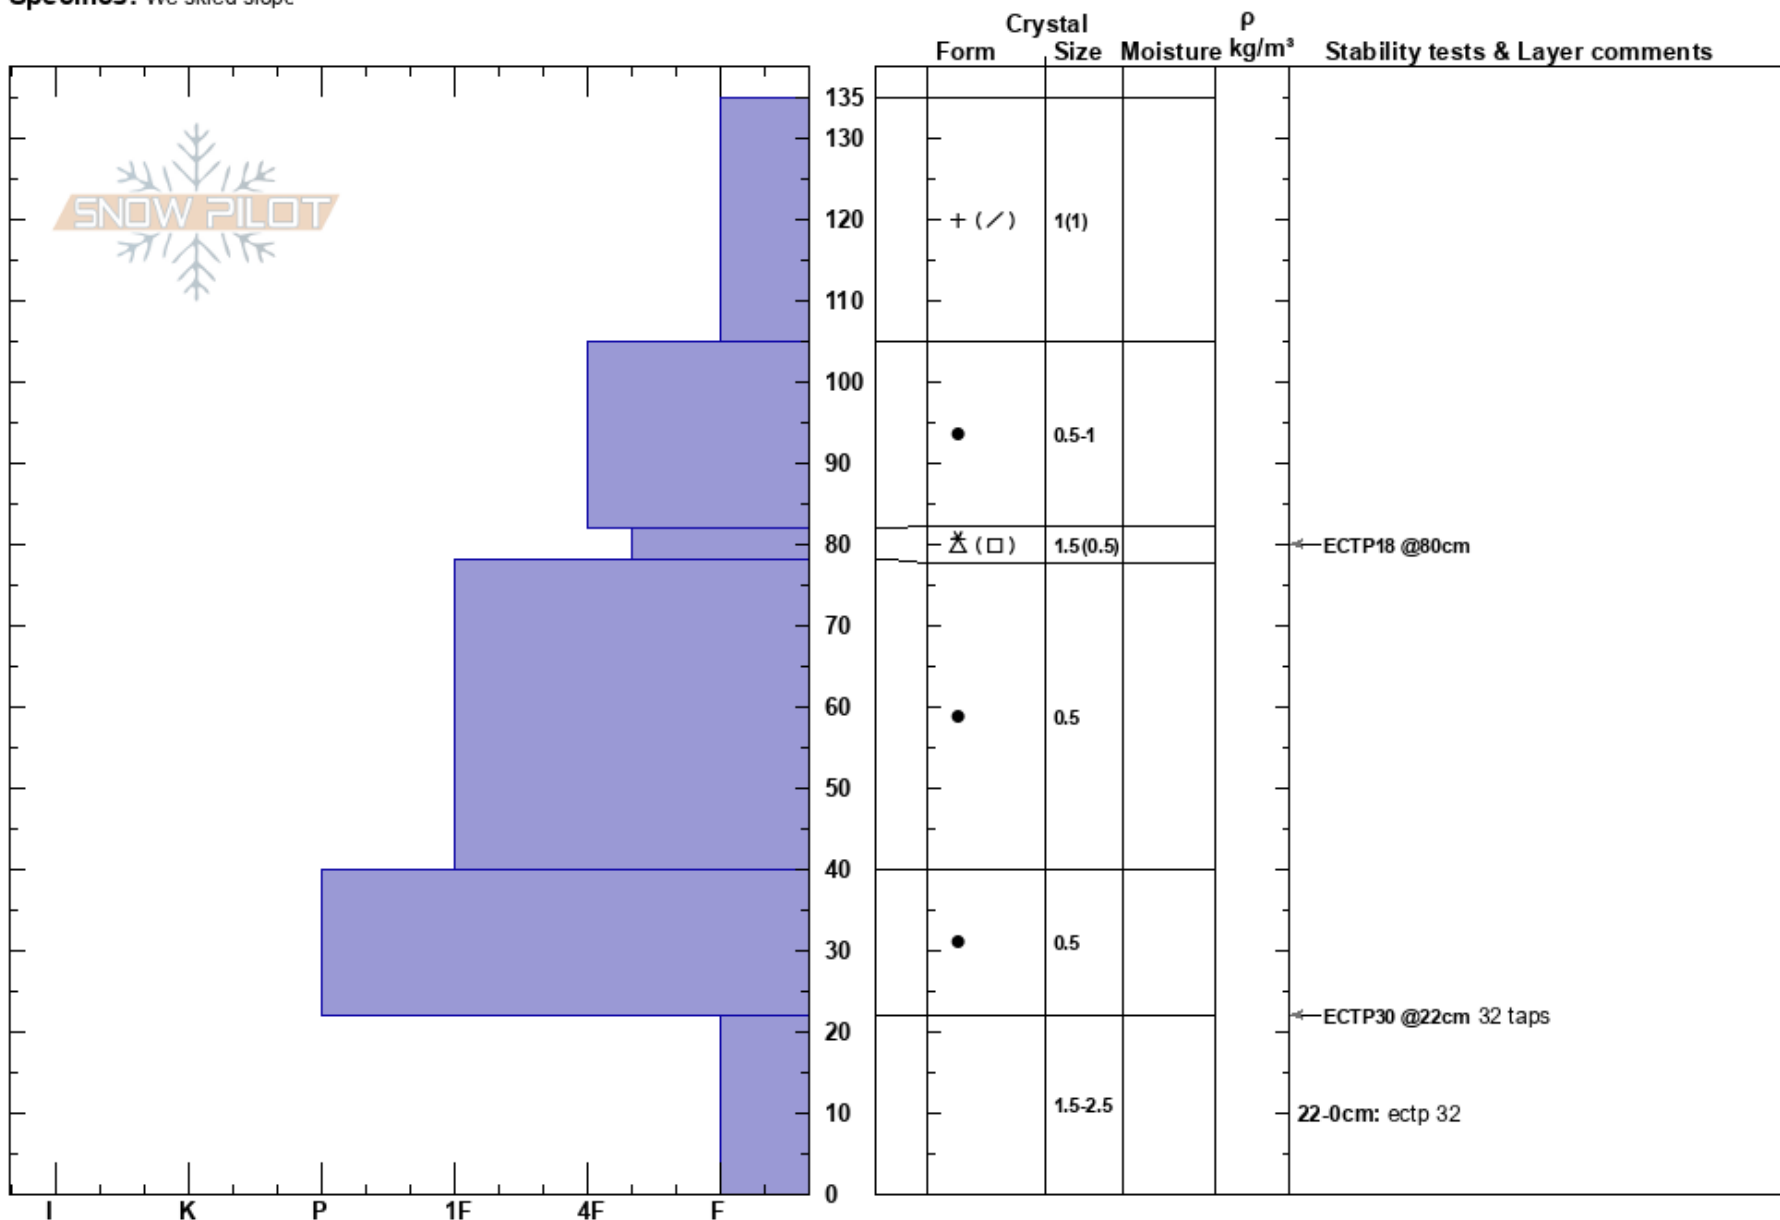

No Name Cyn Main
 Teton Range
 WY
Elevation: 9600 ft
Aspect: 96°
Specifics: We skied slope

Bill Anderson
 01/04/2025 - 10:00am
Co-ord: 12T 509092W 4824433N
Slope Angle: 25°
Wind Loading: no

Stability: Good
Air Temperature:
Sky Cover: BKN
Precipitation: NO
Wind: W Moderate

HS:135
PF:50
 22-0cm: ectp 32
 22-0cm: Problematic layer

Notes: Skier left variation of the main run down the cyn.