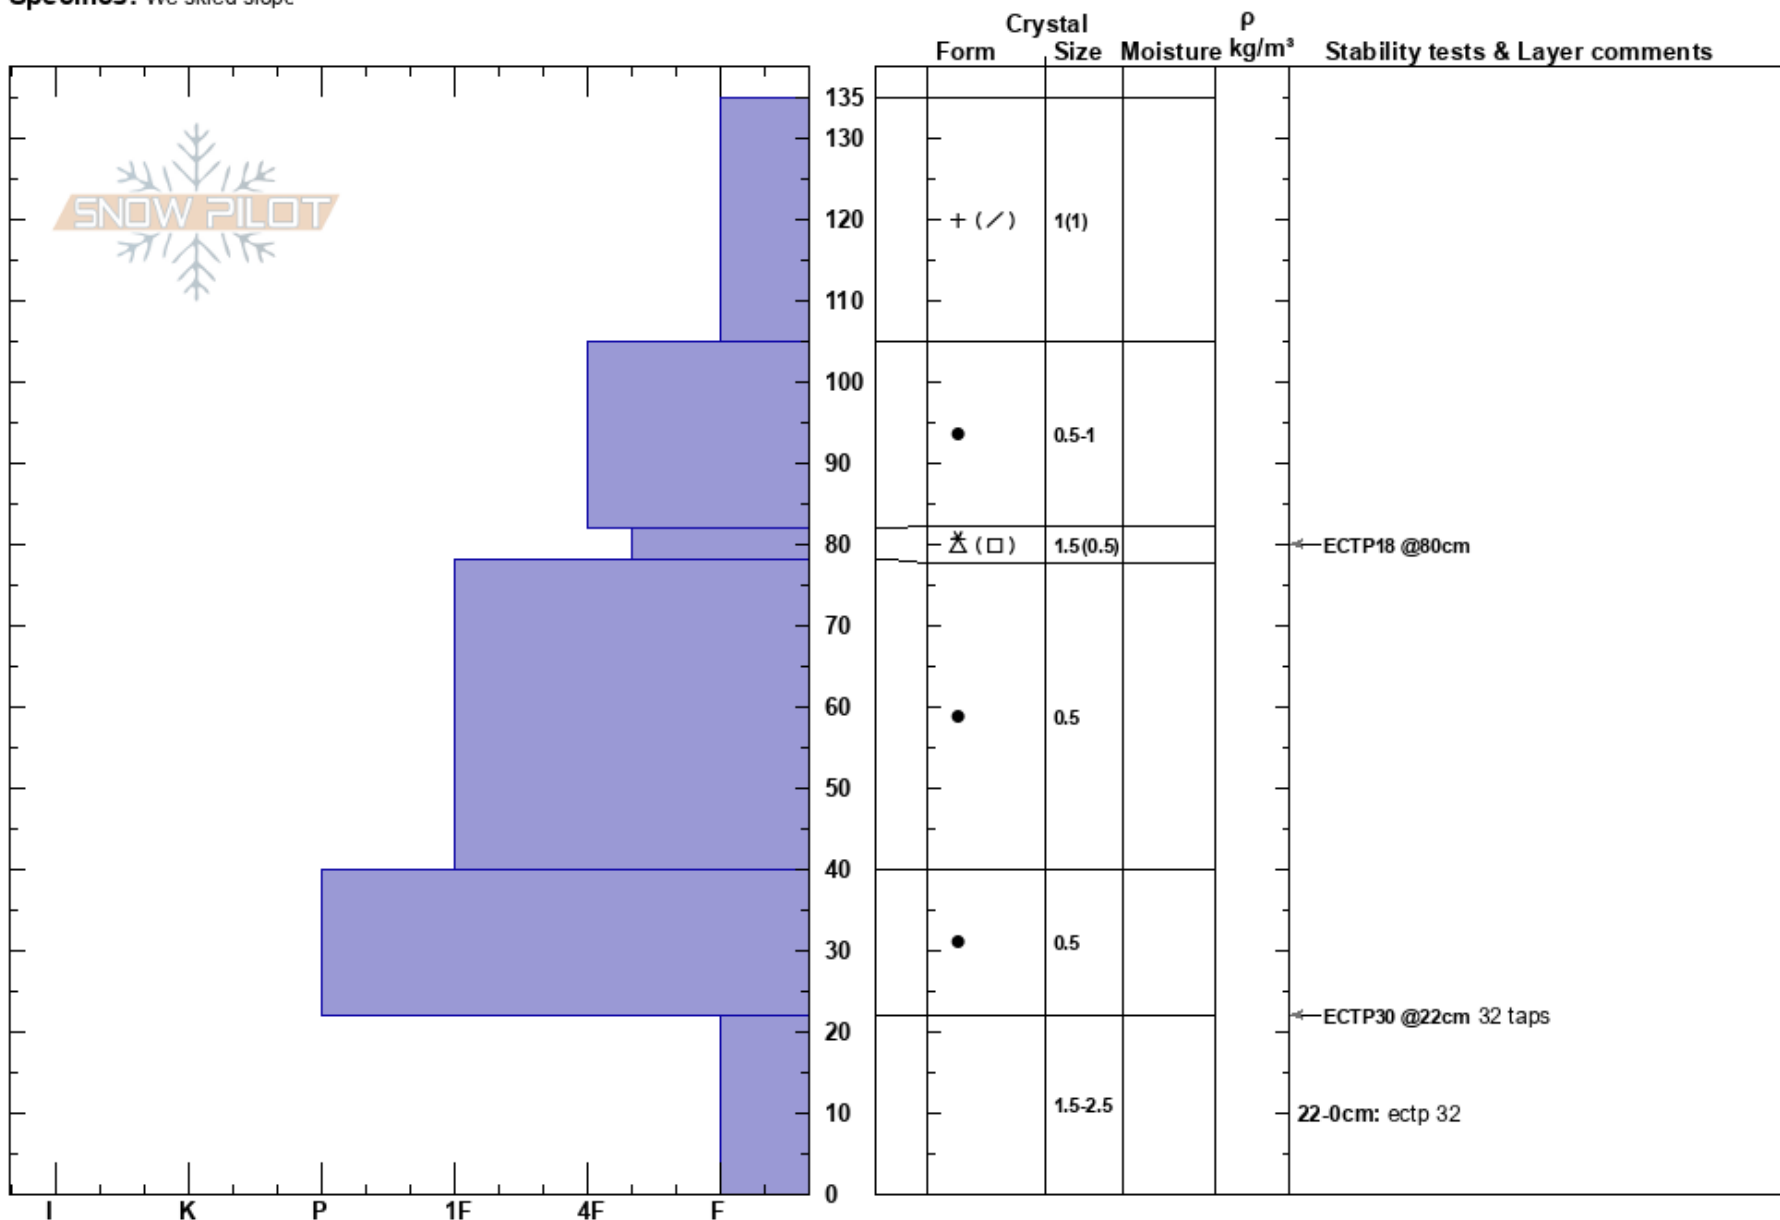

No Name Cyn Main  
 Teton Range  
 WY  
**Elevation:** 9600 ft  
**Aspect:** 96°  
**Specifics:** We skied slope

Bill Anderson  
 01/04/2025 - 10:00am  
**Co-ord:** 12T 509092W 4824433N  
**Slope Angle:** 25°  
**Wind Loading:** no

**Stability:** Good  
**Air Temperature:**  
**Sky Cover:** BKN  
**Precipitation:** NO  
**Wind:** W Moderate

**HS:**135  
**PF:**50  
 22-0cm: ectp 32  
 22-0cm: Problematic layer

**Notes:** Skier left variation of the main run down the cyn.