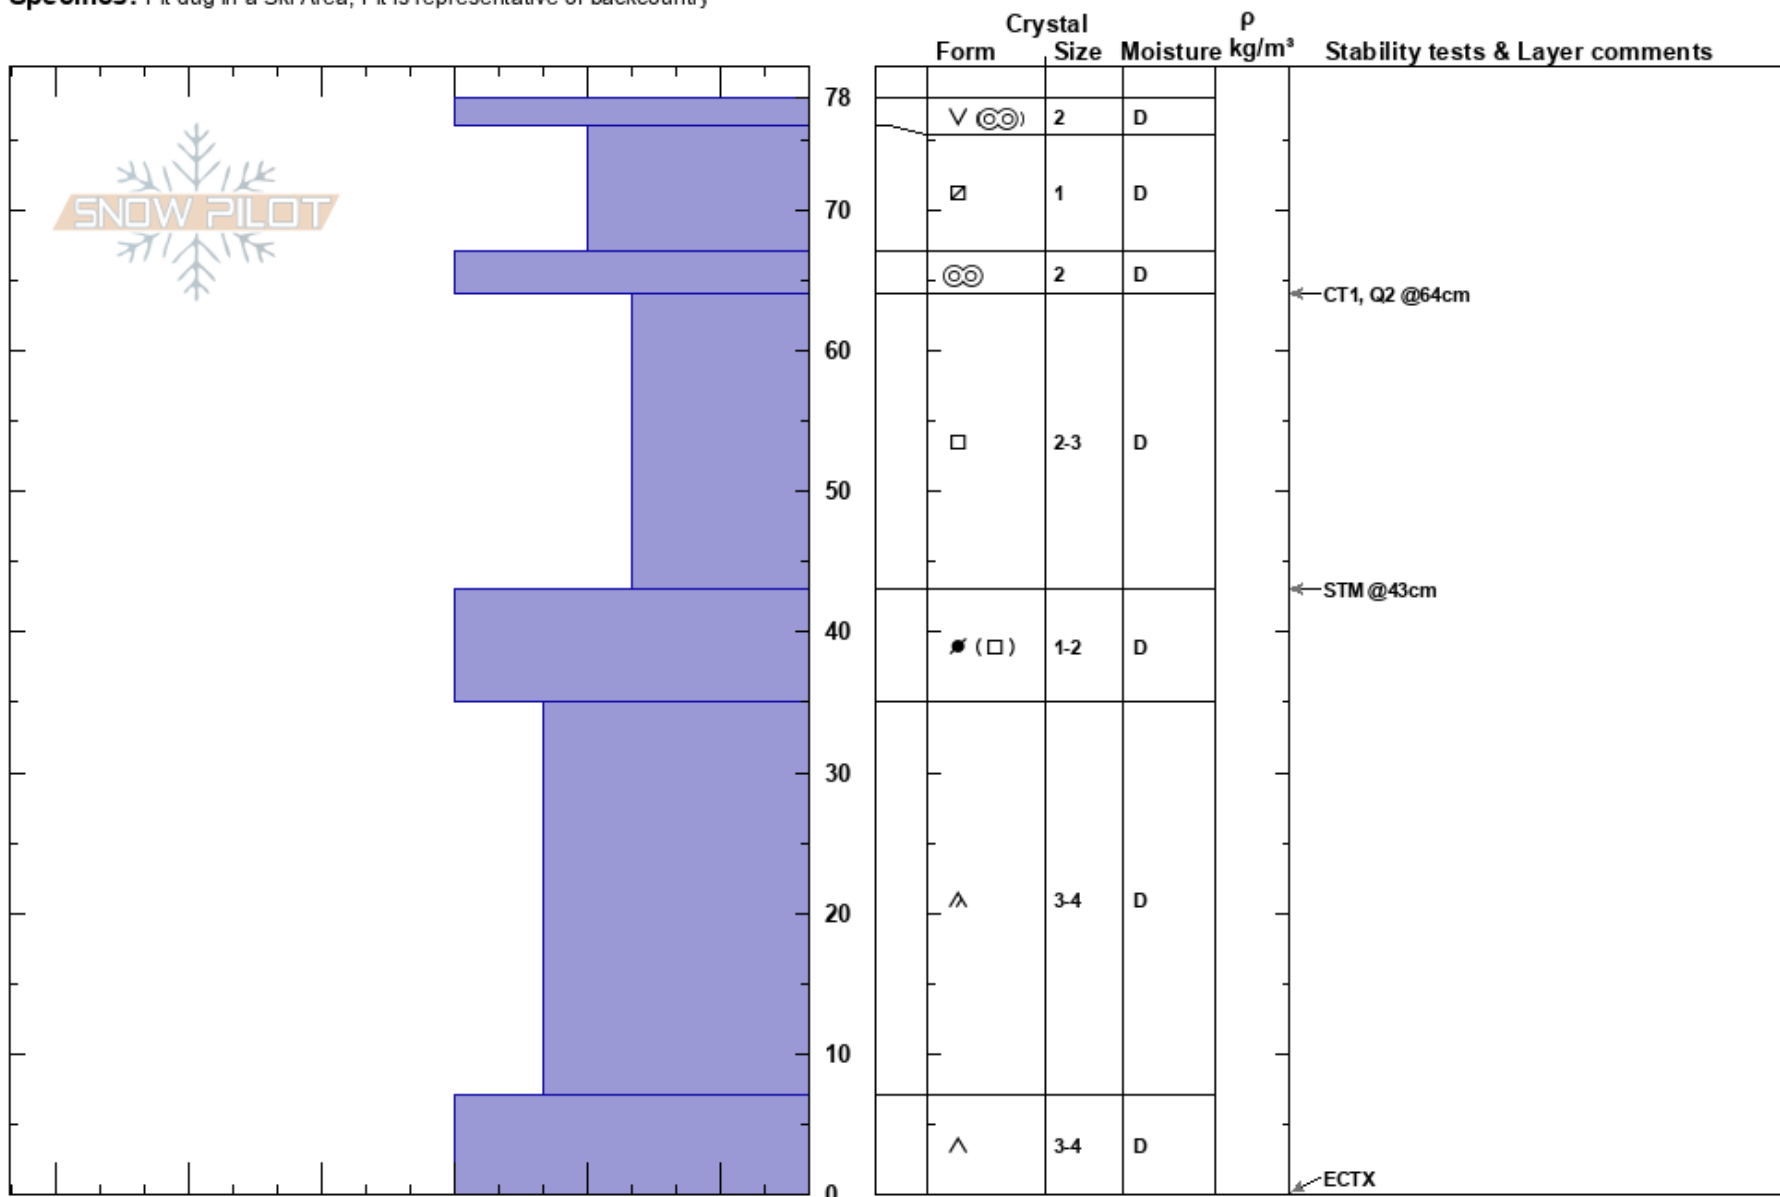

Twin Trees Main  
Sangre de Cristo Range  
NM

Hannah Blum  
01/04/2025 - 10:30am

Co-ord:  
Slope Angle: 29°  
Wind Loading: previous

Elevation: 11871 ft  
Aspect: 48°

Specifics: Pit dug in a Ski Area; Pit is representative of backcountry

Stability:

Air Temperature: 0°C

Sky Cover: BKN

Precipitation: NO

Wind: SW Light Breeze

HS:78

PF:40

PS:20

Layer Notes:  
67-64cm: Problematic layer

Notes:  
I K P 1F 4F F