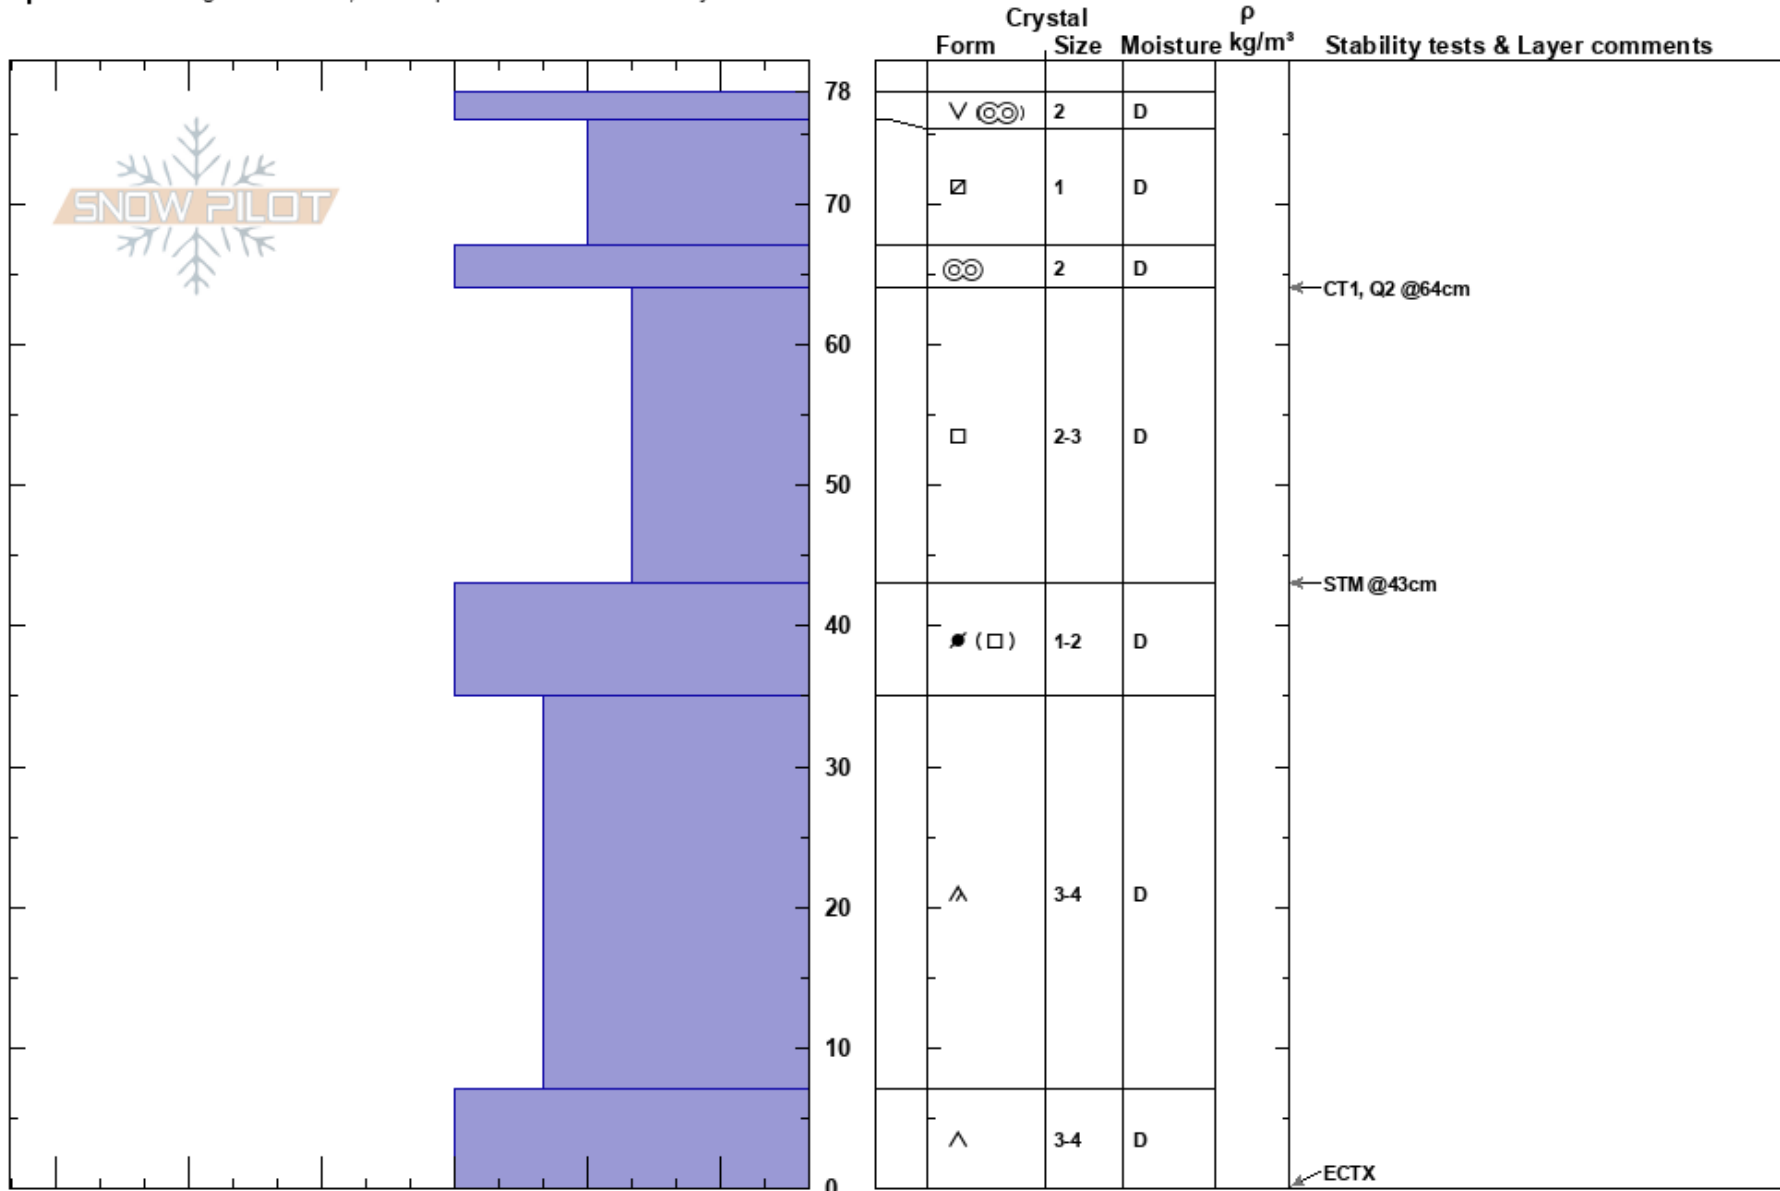

Twin Trees Main
Sangre de Cristo Range
NM

Hannah Blum
01/04/2025 - 10:30am

Elevation: 11871 ft
Aspect: 48°

Co-ord:
Slope Angle: 29°
Wind Loading: previous

Specifics: Pit dug in a Ski Area; Pit is representative of backcountry

Layer Notes:
67-64cm: Problematic layer

Notes: