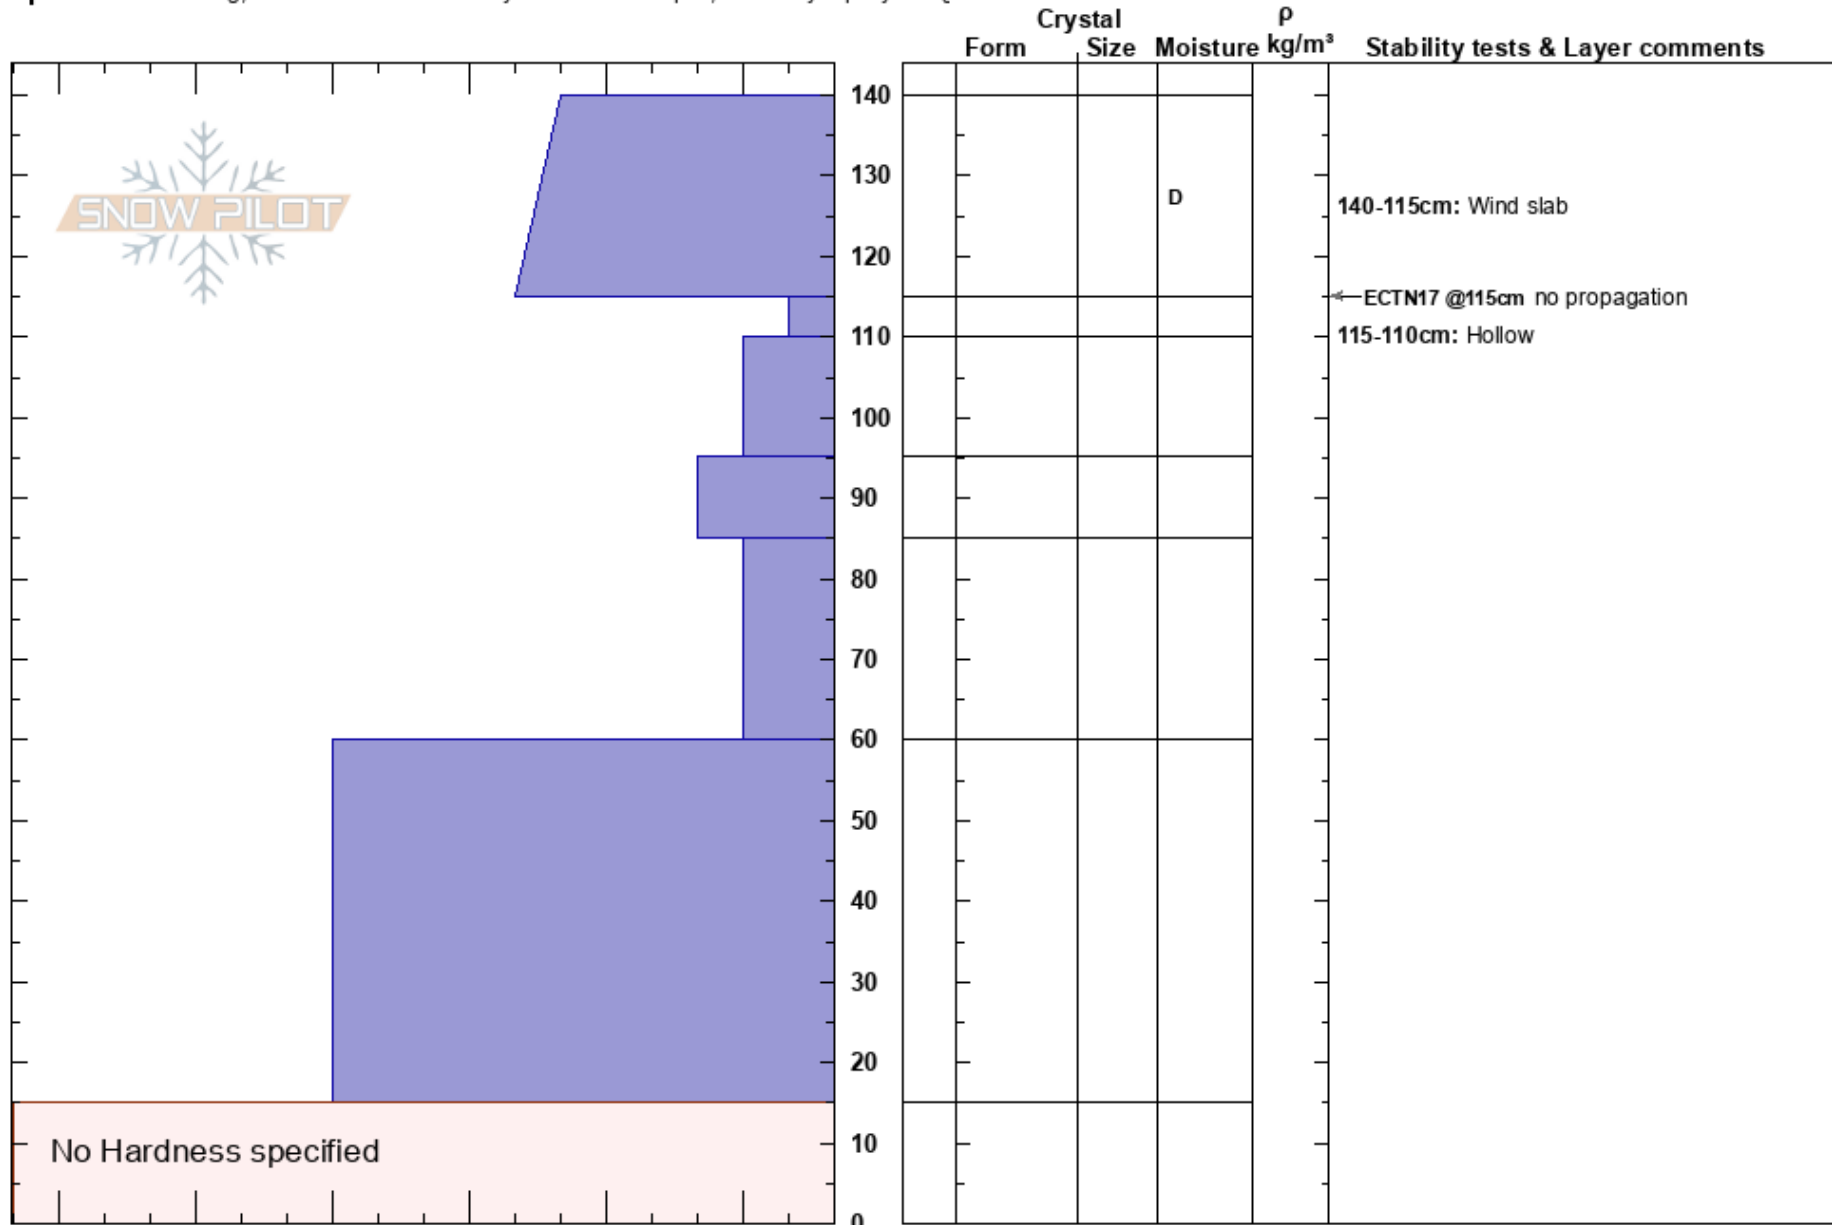

PF:40

140-115cm: Wind slab

Bulgaria

Co-ord: 42.18262N, 23.37373E

Sky Cover: FEW

PS: 4

140-115cm: Problematic layer

Elevation: 2150 m

Slope Angle: 30°

Precipitation: NO

115-110cm: Hollow

Aspect: W

Wind Loading: yes

Wind: Moderate

Specifics: Cracking; Recent avalanche activity on different slopes; Instability rapidly rising

Notes: Wind direction: Variable. Mainly from SouthWest/East. Wind loading observed.

Snow accumulation from night before: 6cm

Extreme wind loading on Eastern slopes with one avalanche from the night (Zaeshkia ulei) with no crown (hidden from deposition)

Snow loading observed on Northern slopes as well and on western slopes in negative forms where S/SW winds were able to deposit.