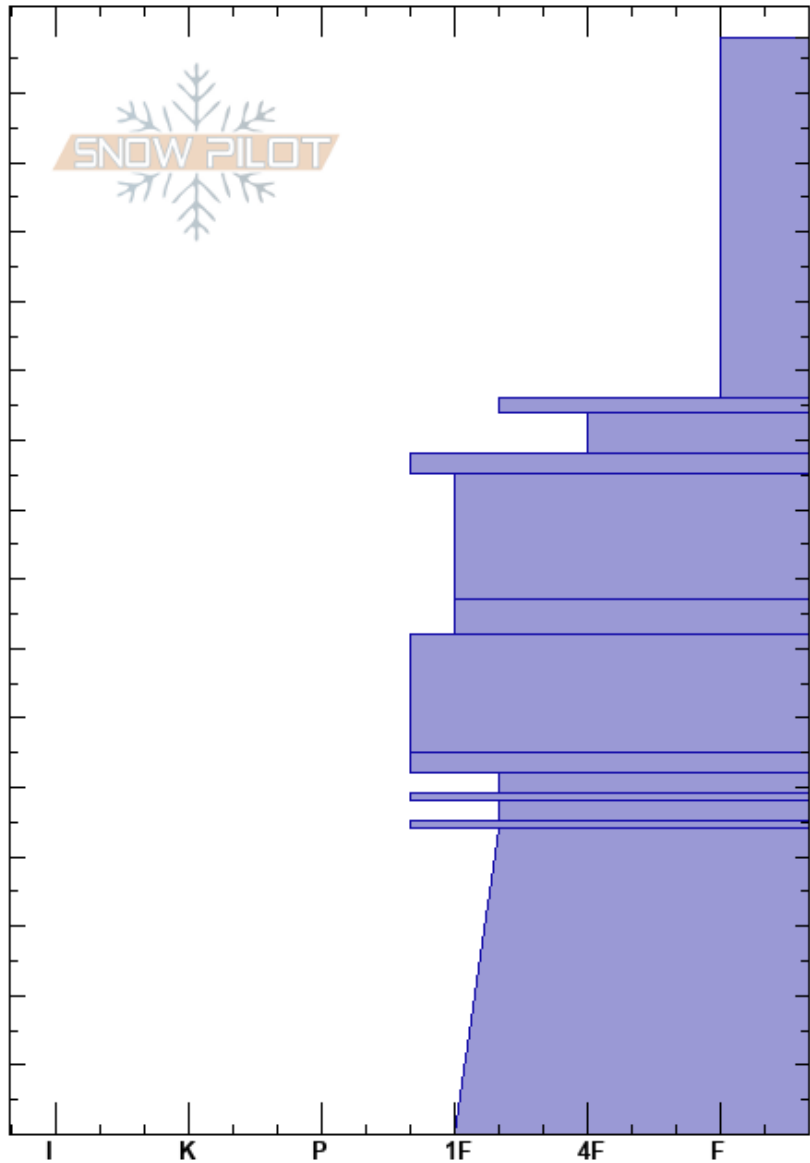

Shed 11
 Lewis Range
 MT
 Elevation: 6250 ft
 Aspect: SE
 Specifics:

BNSF Avalanche Safety
 02/13/2018 - 1:30pm
 Co-ord: 48.24584N, -113.54355W
 Slope Angle: 36°
 Wind Loading: previous

Stability: **HS:158**
 Air Temperature: -5.7°C PF:40 106-104cm: Feb 8 crust
 Sky Cover: BKN
 Precipitation: NO
 Wind: Calm

Depth (cm)	Crystal		Moisture	ρ kg/m ³	Stability tests & Layer comments
	Form	Size			
158					
150					
140					
130					
120					
110					
106-104					106-104cm: Feb 8 crust
100	⊙⊙				
95					
90					
80					
75	⊙⊙				
70					
60	⊙⊙				
55	B				
50	⊙⊙				
45	B				
40	⊙⊙				
30					
20					
10					
0					