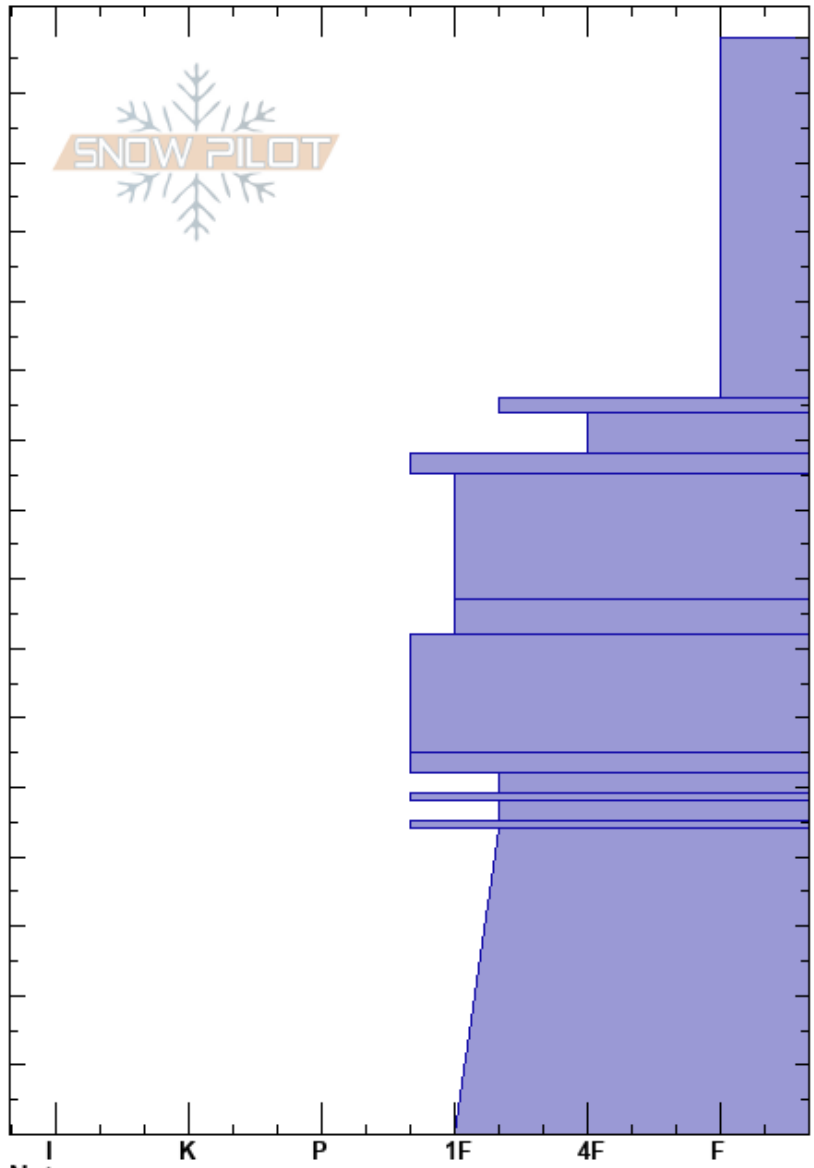

Shed 11
 Lewis Range
 MT
 Elevation: 6250 ft
 Aspect: SE
 Specifics:

BNSF Avalanche Safety
 02/13/2018 - 1:30pm
 Co-ord: 48.24584N, -113.54355W
 Slope Angle: 36°
 Wind Loading: previous

Stability: **HS:158**
 Air Temperature: -5.7°C PF:40 106-104cm: Feb 8 crust
 Sky Cover: BKN
 Precipitation: NO
 Wind: Calm

Depth (cm)	Crystal		Moisture	ρ kg/m ³	Stability tests & Layer comments
	Form	Size			
158					
150					
140					
130					
120					
110					
106-104	⊙⊙				106-104cm: Feb 8 crust
100					
95	⊙⊙				
90					
80					
75	⊙⊙				
70					
65	⊙⊙				
60	⊙⊙				
58	B				
55	⊙⊙				
50	B				
45	⊙⊙				
40	⊙⊙				
30					
20					
10					
0					