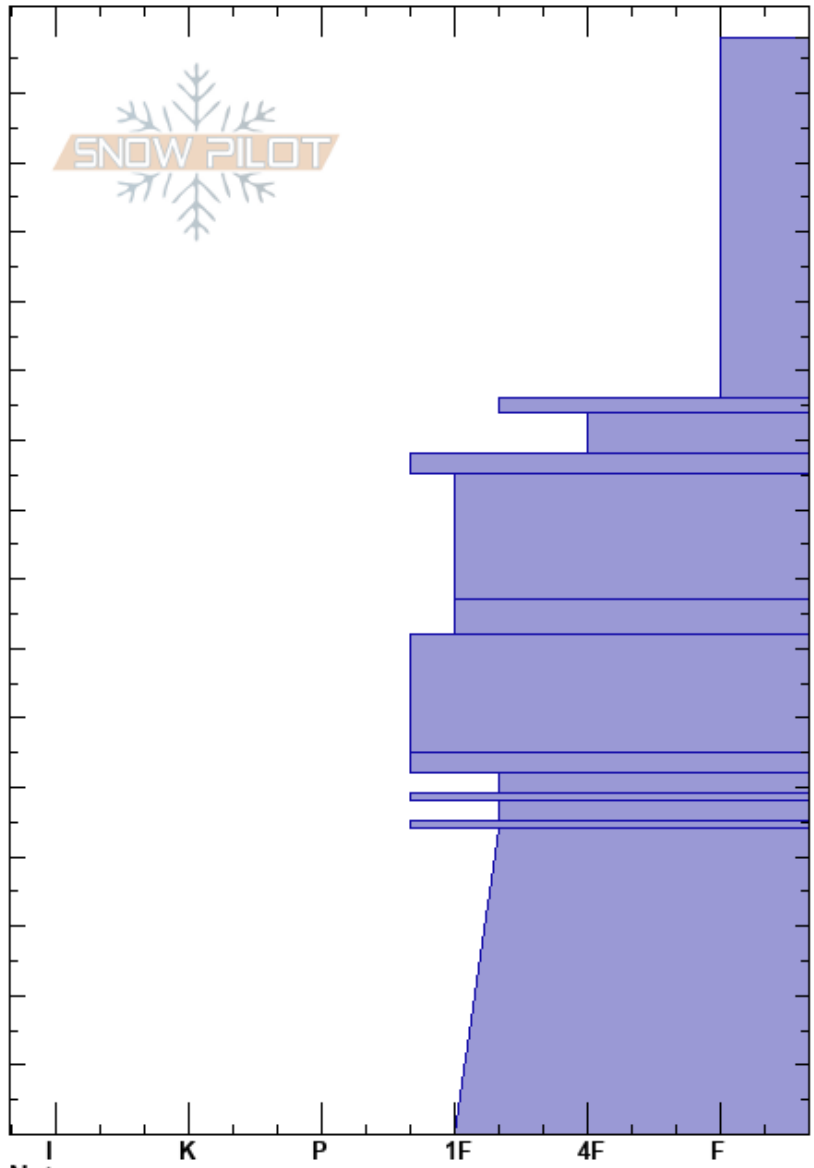

Shed 11  
 Lewis Range  
 MT  
 Elevation: 6250 ft  
 Aspect: SE  
 Specifics:

BNSF Avalanche Safety  
 02/13/2018 - 1:30pm  
 Co-ord: 48.24584N, -113.54355W  
 Slope Angle: 36°  
 Wind Loading: previous

Stability: **HS:158**  
 Air Temperature: -5.7°C PF:40 106-104cm: Feb 8 crust  
 Sky Cover: BKN  
 Precipitation: NO  
 Wind: Calm

Height (cm)	Crystal		Moisture	$\rho$ kg/m <sup>3</sup>	Stability tests & Layer comments
	Form	Size			
158					
150					
140					
130					
120					
110					
106-104	⊙⊙				106-104cm: Feb 8 crust
100					
96-94	⊙⊙				
90					
80					
76-74	⊙⊙				
70					
66-64	⊙⊙				
60					
56-54	B				
52-50	⊙⊙				
48-46	B				
44-42	⊙⊙				
40					
30					
20					
10					
0					