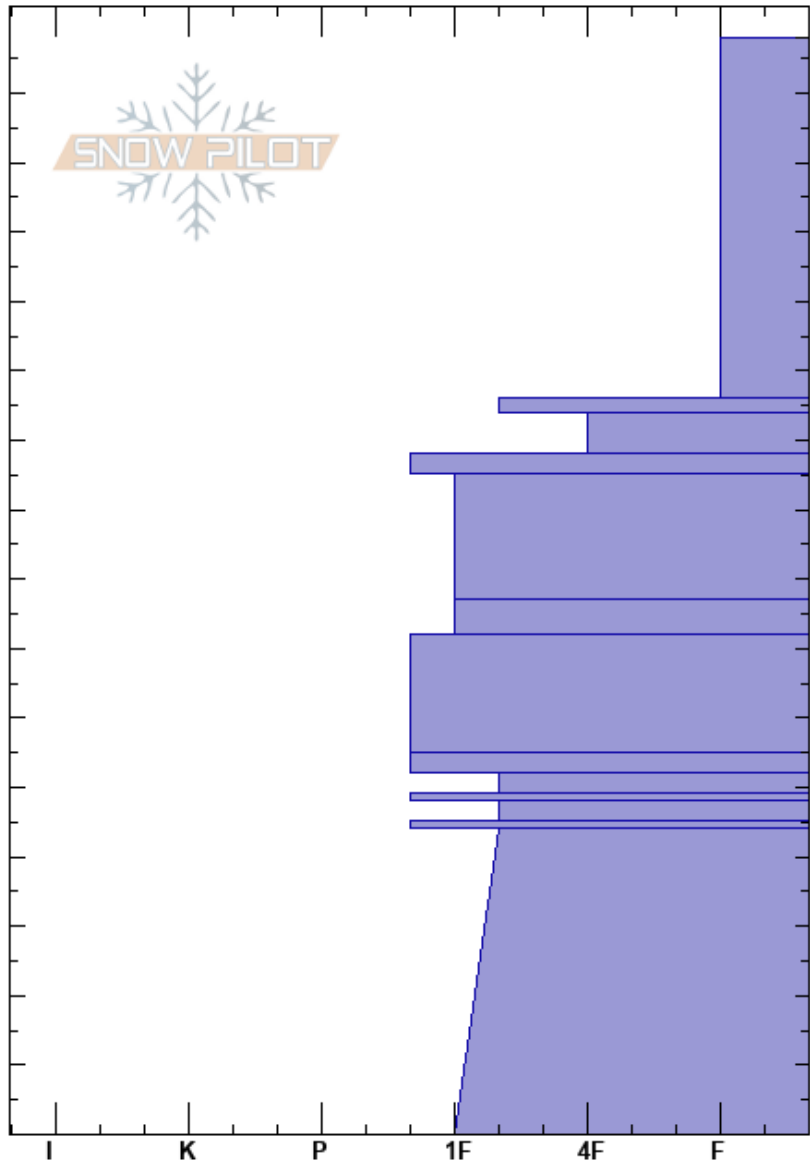

Shed 11  
 Lewis Range  
 MT  
 Elevation: 6250 ft  
 Aspect: SE  
 Specifics:

BNSF Avalanche Safety  
 02/13/2018 - 1:30pm  
 Co-ord: 48.24584N, -113.54355W  
 Slope Angle: 36°  
 Wind Loading: previous

Stability: **HS:158**  
 Air Temperature: -5.7°C PF:40 106-104cm: Feb 8 crust  
 Sky Cover: BKN  
 Precipitation: NO  
 Wind: Calm

Depth (cm)	Crystal		Moisture	$\rho$ kg/m <sup>3</sup>	Stability tests & Layer comments
	Form	Size			
158					
150					
140					
130					
120					
110					
106-104					106-104cm: Feb 8 crust
100	⊙⊙				
95					
90					
80					
75	⊙⊙				
70					
60	⊙⊙				
55	B				
50	⊙⊙				
45	B				
40	⊙⊙				
30					
20					
10					
0					