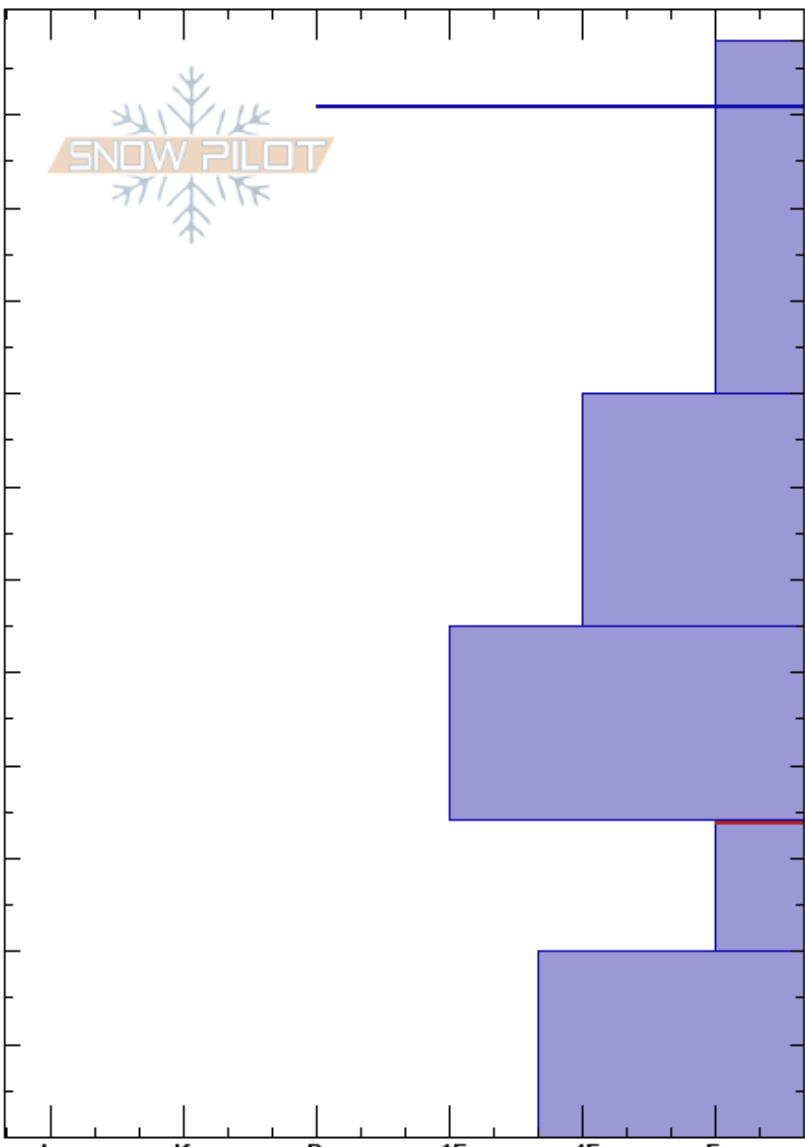

Cabin/Teepee Divide  
 Madison Range-S  
 MT  
 Elevation: 9177 ft  
 Aspect: 60°  
 Specifics: Collapsing, widespreac

Mark Staples  
 01/03/2025 - 12:35pm  
 Co-ord: 44.88561N, -111.18012W  
 Slope Angle: 25°  
 Wind Loading: no

Stability: Poor  
 Air Temperature:  
 Sky Cover:  
 Precipitation:  
 Wind: Calm

HS:118  
 Layer Notes:  
 34-20cm: Problematic layer

Height (ft)	Crystal		Moisture	$\rho$ kg/m <sup>3</sup>	Stability tests & Layer comments
	Form	Size			
118					
110	+				
110	=				
100					
90					
80					
70					
60					
50					
40					
34					← ECTP14 @34cm
30	□	2			
20					
10					
0					

Notes: Similar stratigraphy on a nearby SE aspect at 8800 ft.