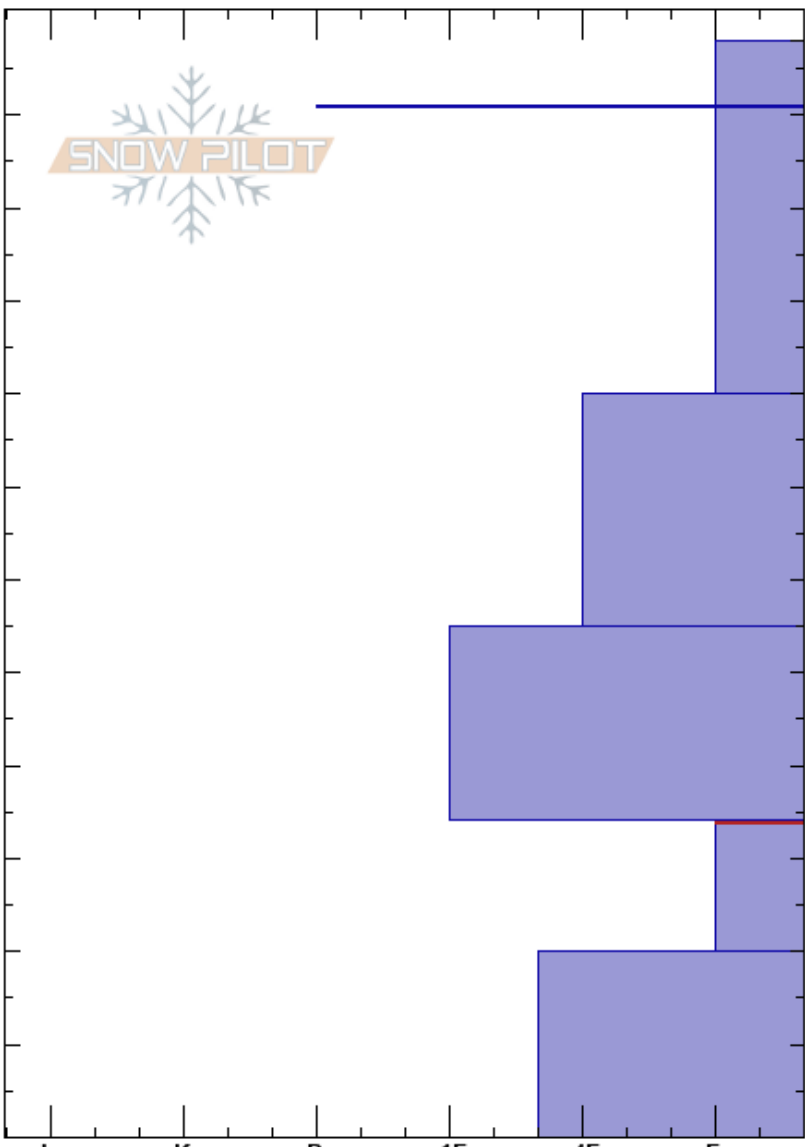

Cabin/Teepee Divide
 Madison Range-S
 MT
 Elevation: 9177 ft
 Aspect: 60°
 Specifics: Collapsing, widespreac

Mark Staples
 01/03/2025 - 12:35pm
 Co-ord: 44.88561N, -111.18012W
 Slope Angle: 25°
 Wind Loading: no

Stability: Poor
 Air Temperature:
 Sky Cover:
 Precipitation:
 Wind: Calm

HS:118
 Layer Notes:
 34-20cm: Problematic layer

Height (ft)	Crystal		Moisture	ρ kg/m ³	Stability tests & Layer comments
	Form	Size			
118					
110	+				
110	=				
100					
90					
80					
70					
60					
50					
40					
34					← ECTP14 @34cm
30	□	2			
20					
10					
0					

Notes: Similar stratigraphy on a nearby SE aspect at 8800 ft.