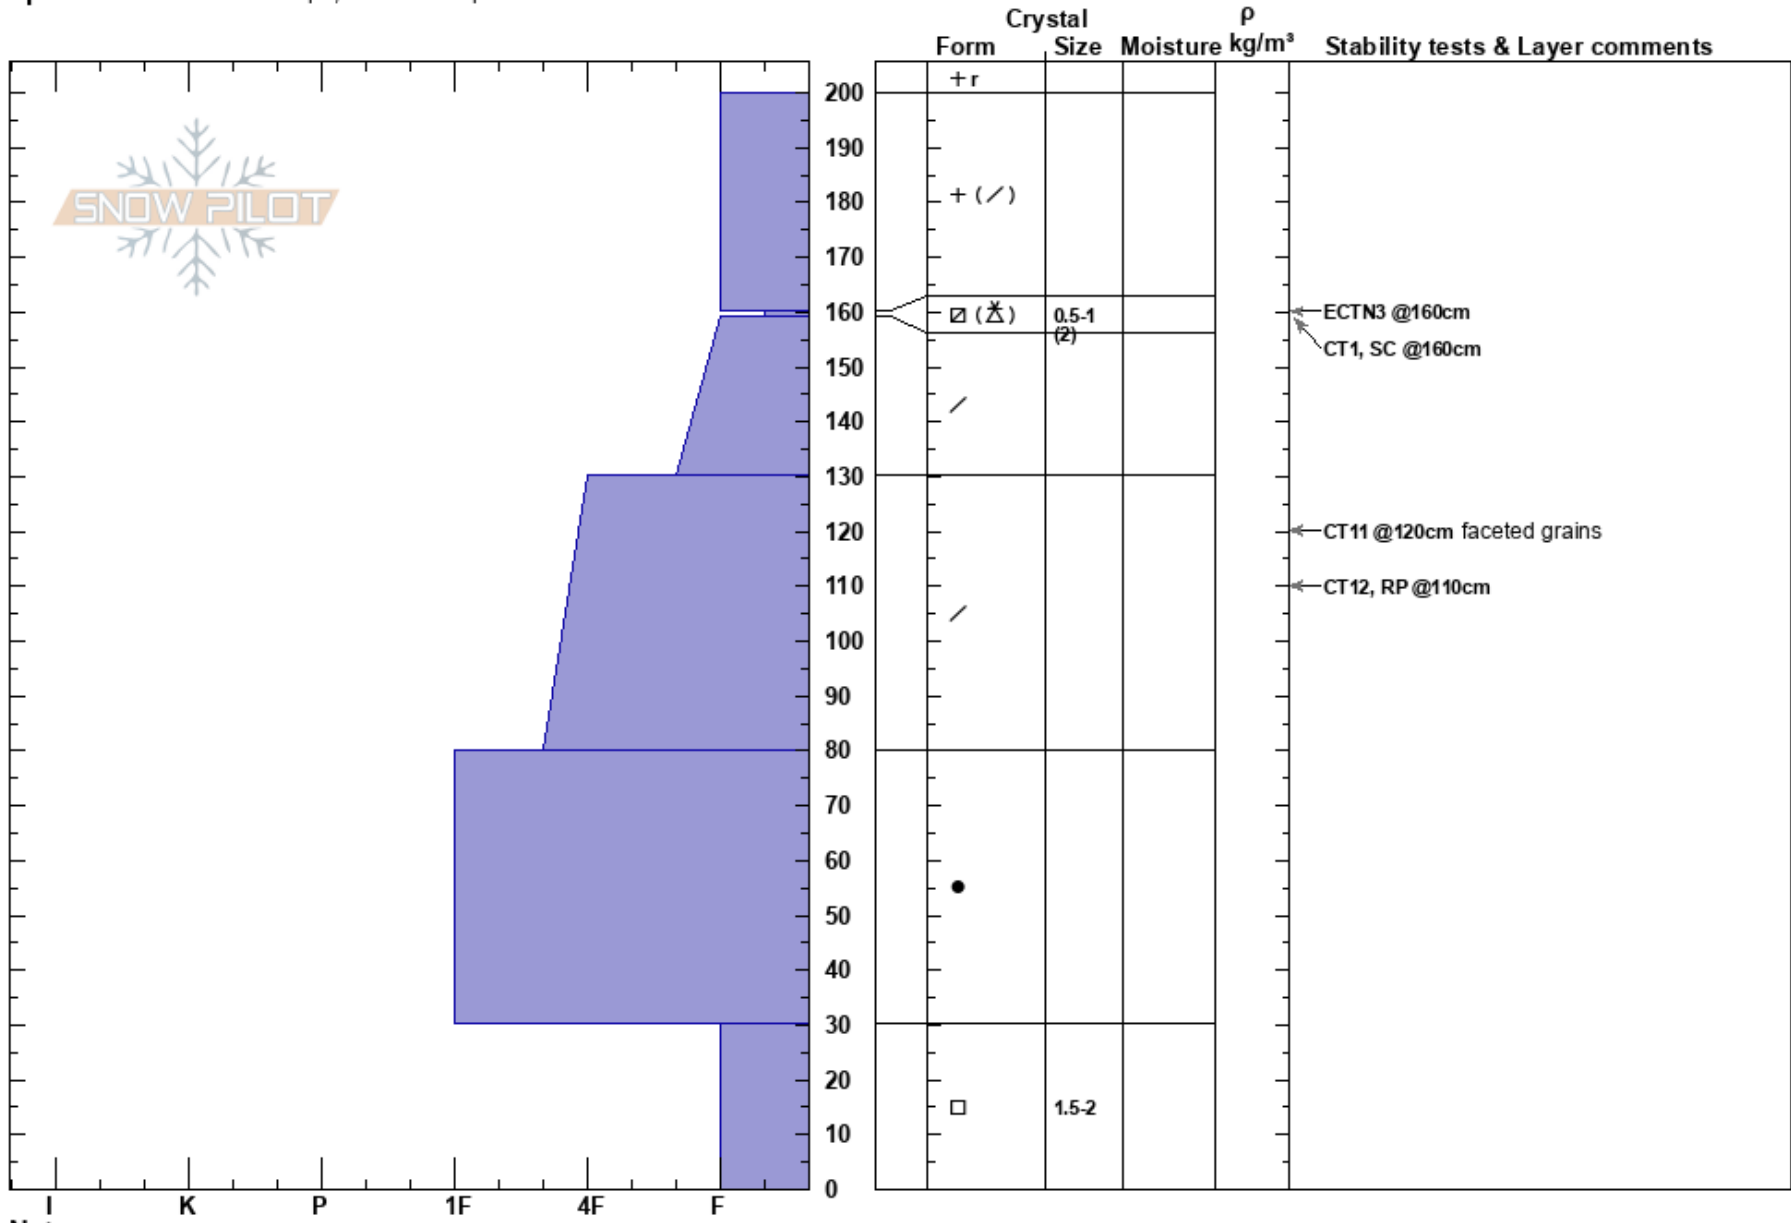

N Bowl Shadow 20250103 Christian Santelices
 Teton Range 01/03/2025 - 1:00pm
 WY Co-ord: 12T 517436W 4840323N
 Elevation: 9800 ft Slope Angle: 25°
 Aspect: N Wind Loading: yes
 Specifics: Ski tracks on slope; We skied slope

Stability: HS:200 Layer Notes:
 Air Temperature: PF:70 160-159cm:Problematic layer
 Sky Cover: OVC PS:30
 Precipitation: S-1
 Wind: SW Moderate

Notes: No signs of instability. Temps in the upper 20's F