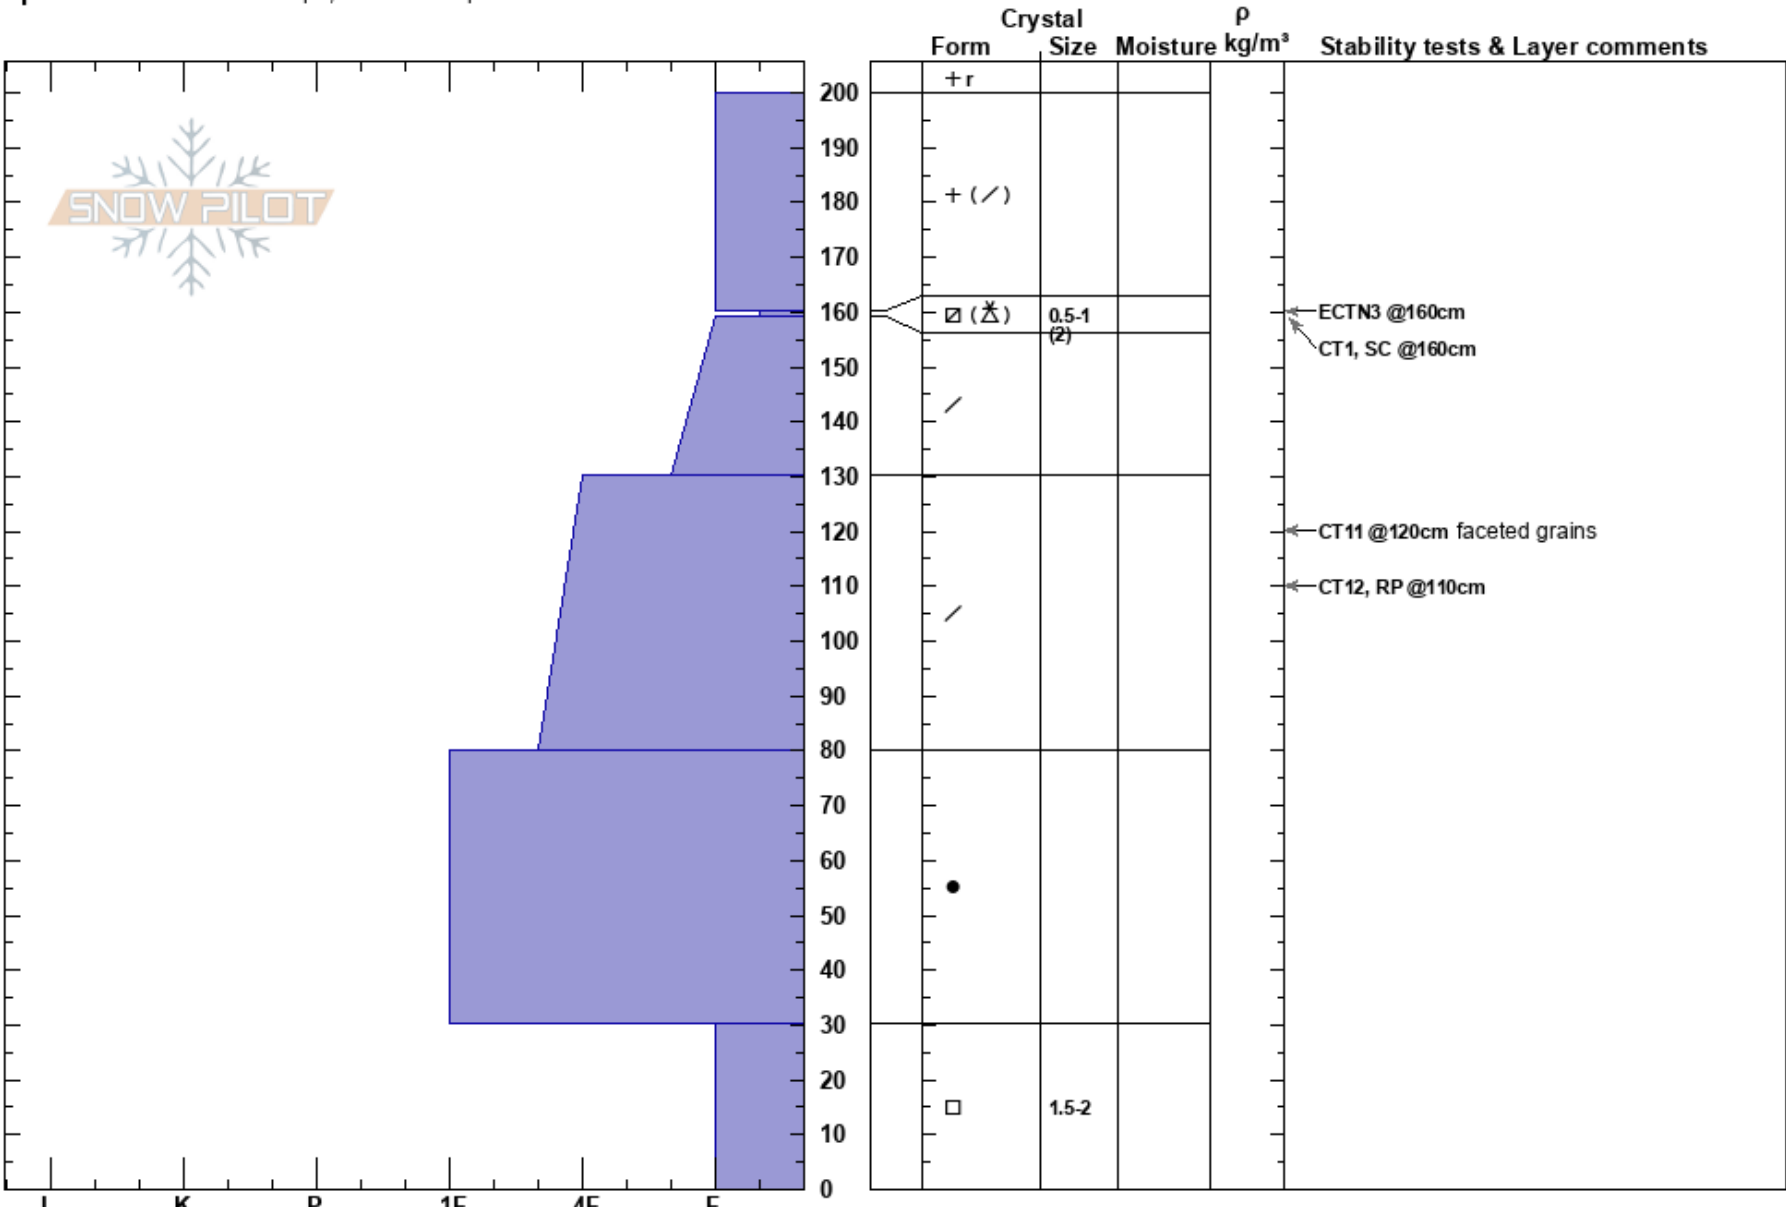

N Bowl Shadow 20250103 Christian Santelices  
 Teton Range 01/03/2025 - 1:00pm  
 WY Co-ord: 12T 517436W 4840323N  
 Elevation: 9800 ft Slope Angle: 25°  
 Aspect: N Wind Loading: yes  
 Specifics: Ski tracks on slope; We skied slope

Stability: HS:200  
 Air Temperature: PF:70 160-159cm:Problematic layer  
 Sky Cover: OVC PS:30  
 Precipitation: S-1  
 Wind: SW Moderate

Notes: No signs of instability. Temps in the upper 20's F