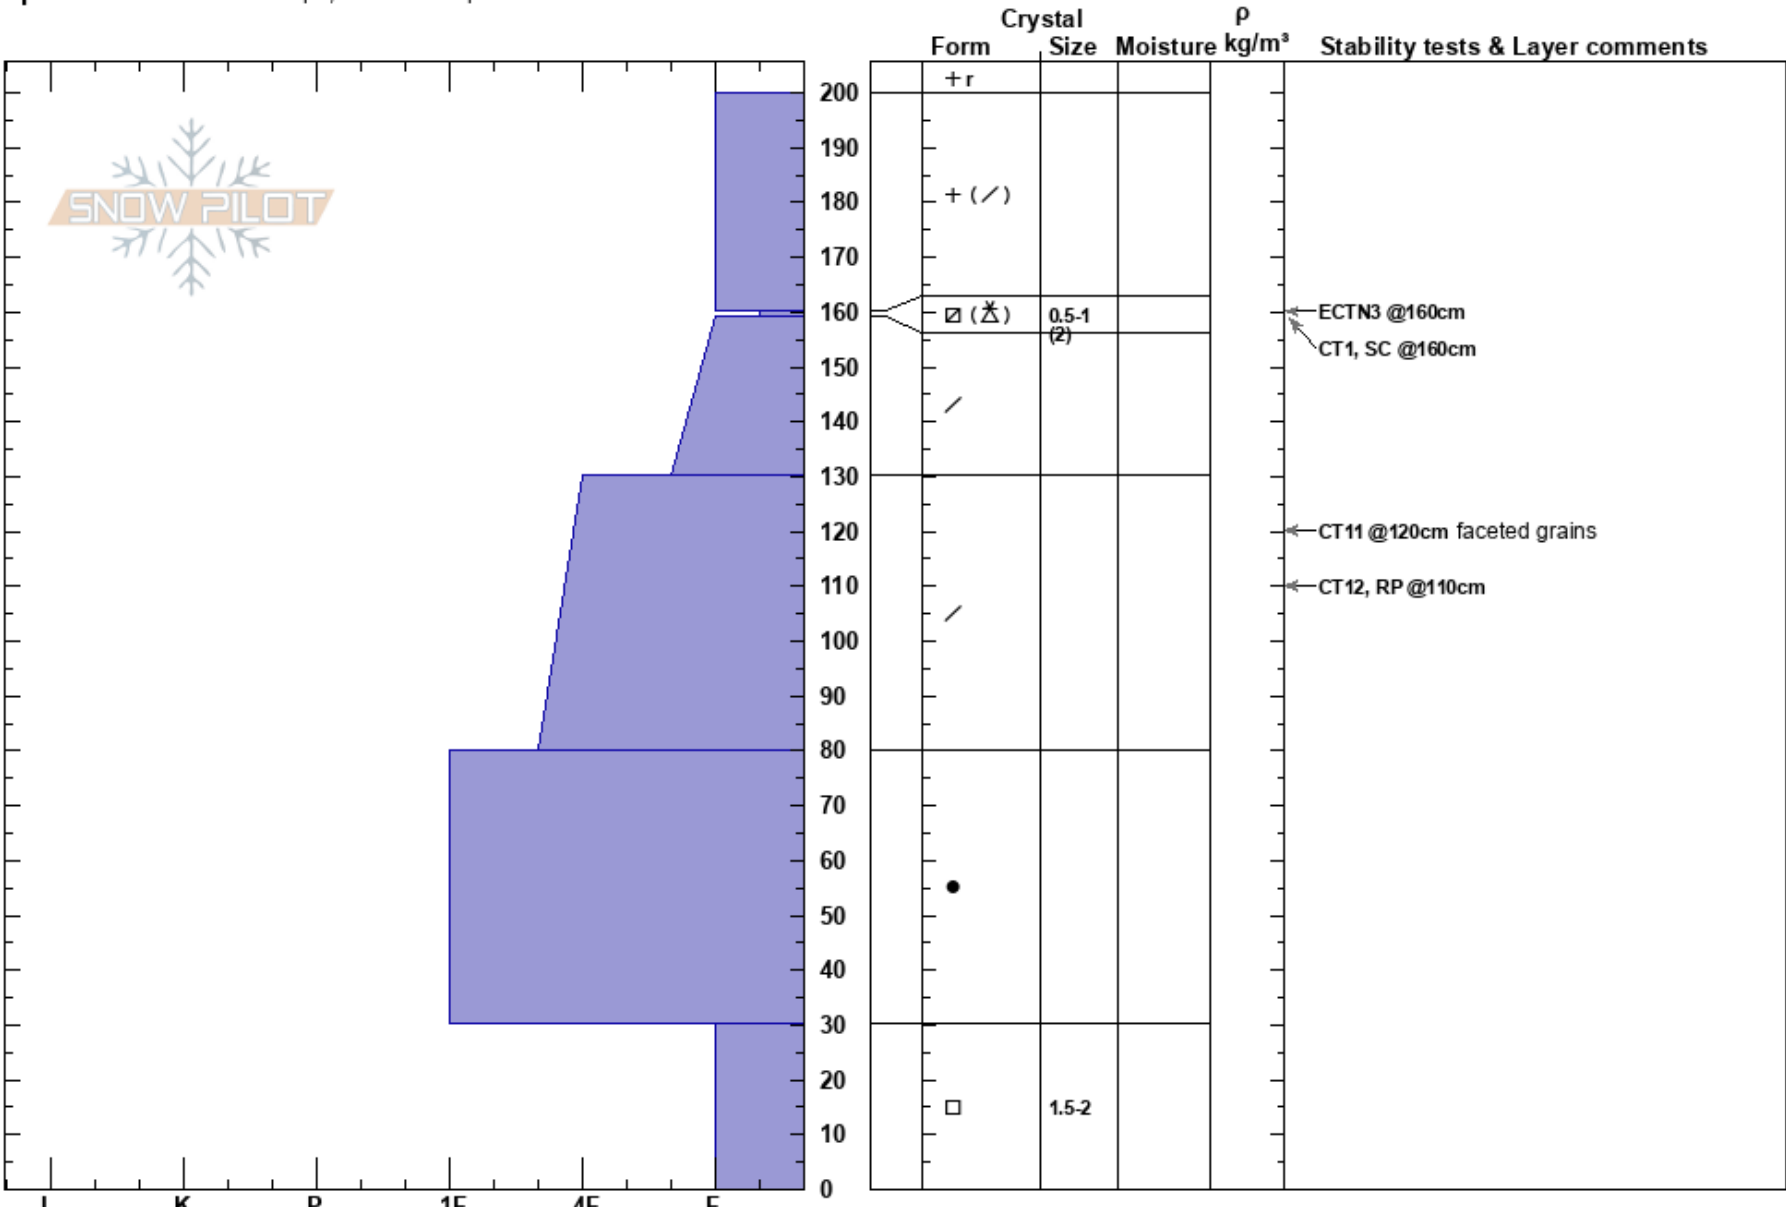

N Bowl Shadow 20250103 Christian Santelices  
 Teton Range 01/03/2025 - 1:00pm  
 WY Co-ord: 12T 517436W 4840323N  
 Elevation: 9800 ft Slope Angle: 25°  
 Aspect: N Wind Loading: yes  
 Specifics: Ski tracks on slope; We skied slope

Stability: HS:200 Layer Notes:  
 Air Temperature: PF:70 160-159cm:Problematic layer  
 Sky Cover: OVC PS:30  
 Precipitation: S-1  
 Wind: SW Moderate

Notes: No signs of instability. Temps in the upper 20's F