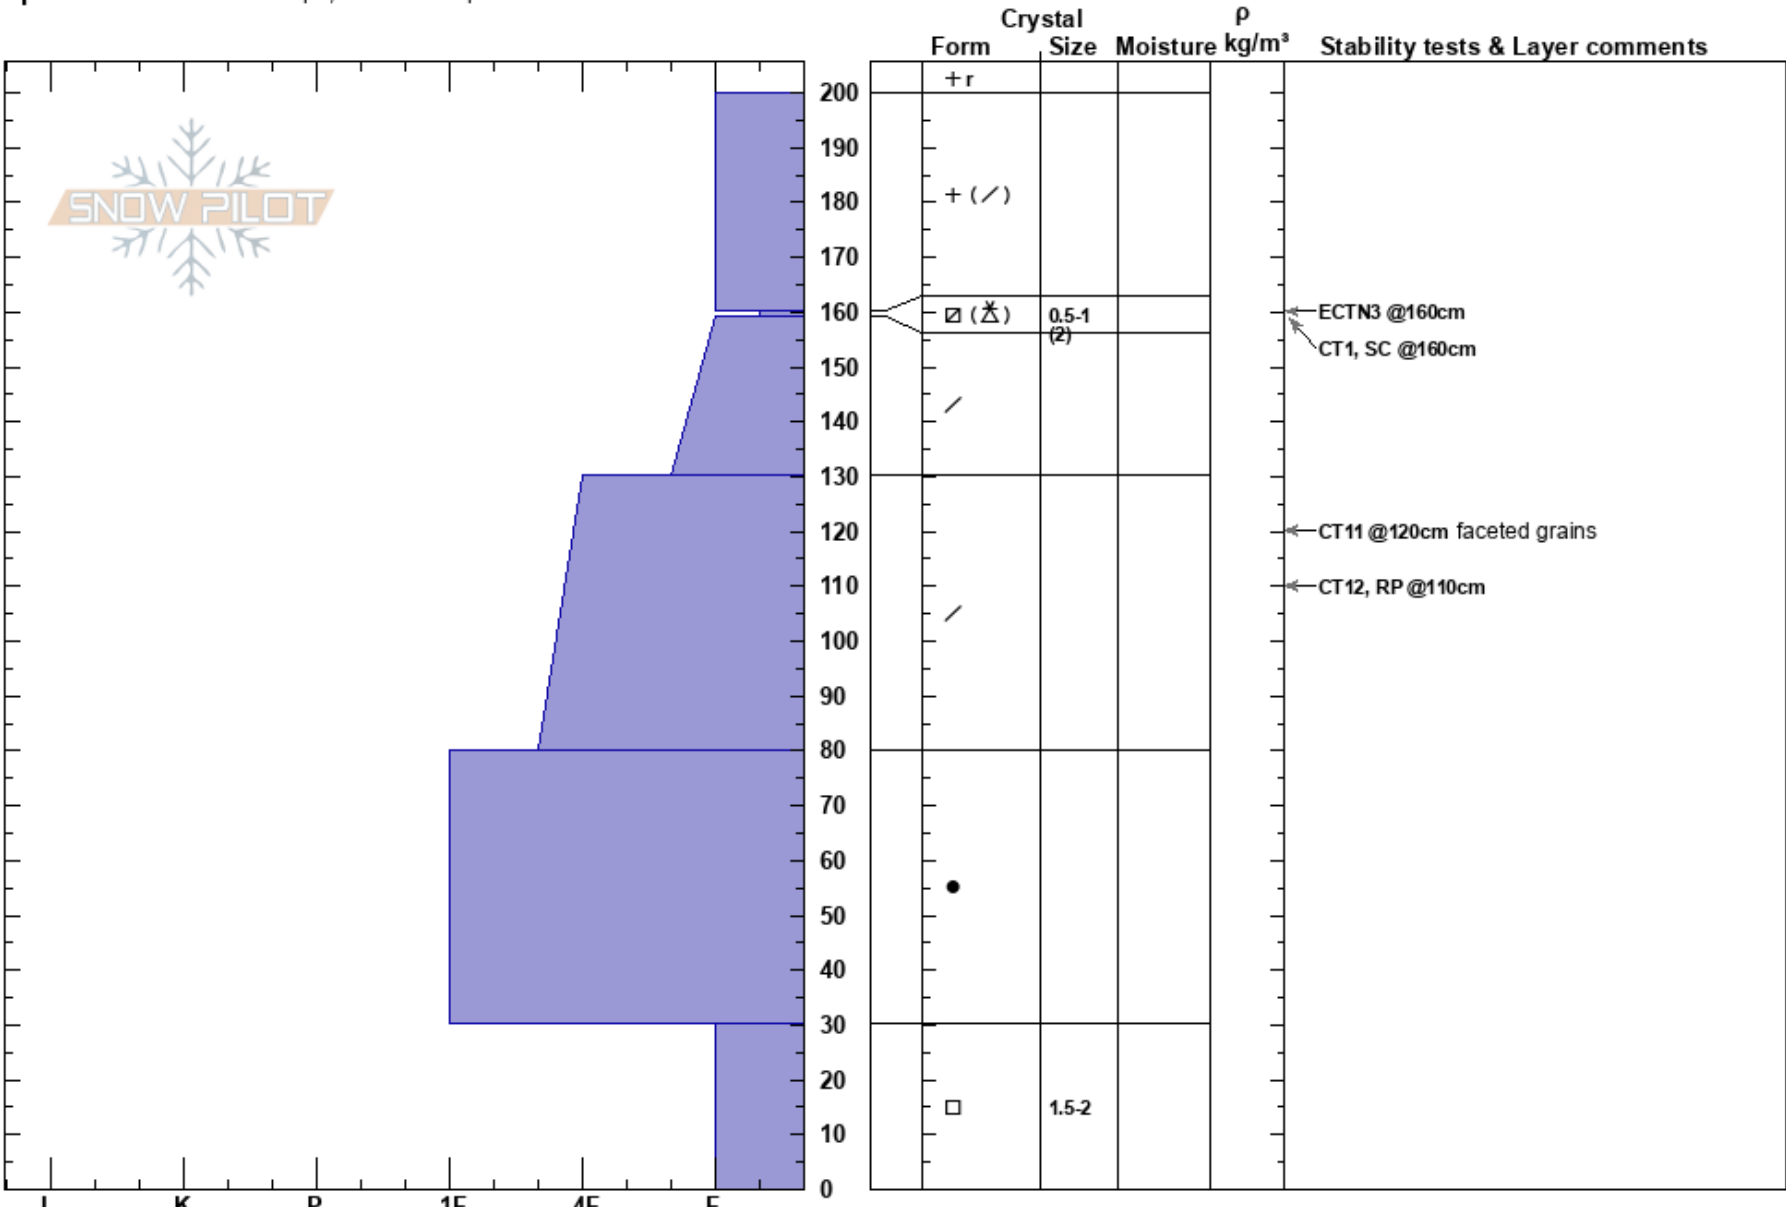

N Bowl Shadow 20250103 Christian Santelices
 Teton Range 01/03/2025 - 1:00pm
 WY Co-ord: 12T 517436W 4840323N
 Elevation: 9800 ft Slope Angle: 25°
 Aspect: N Wind Loading: yes
 Specifics: Ski tracks on slope; We skied slope

Stability: HS:200
 Air Temperature: PF:70 160-159cm:Problematic layer
 Sky Cover: OVC PS:30
 Precipitation: S-1
 Wind: SW Moderate

Notes: No signs of instability. Temps in the upper 20's F