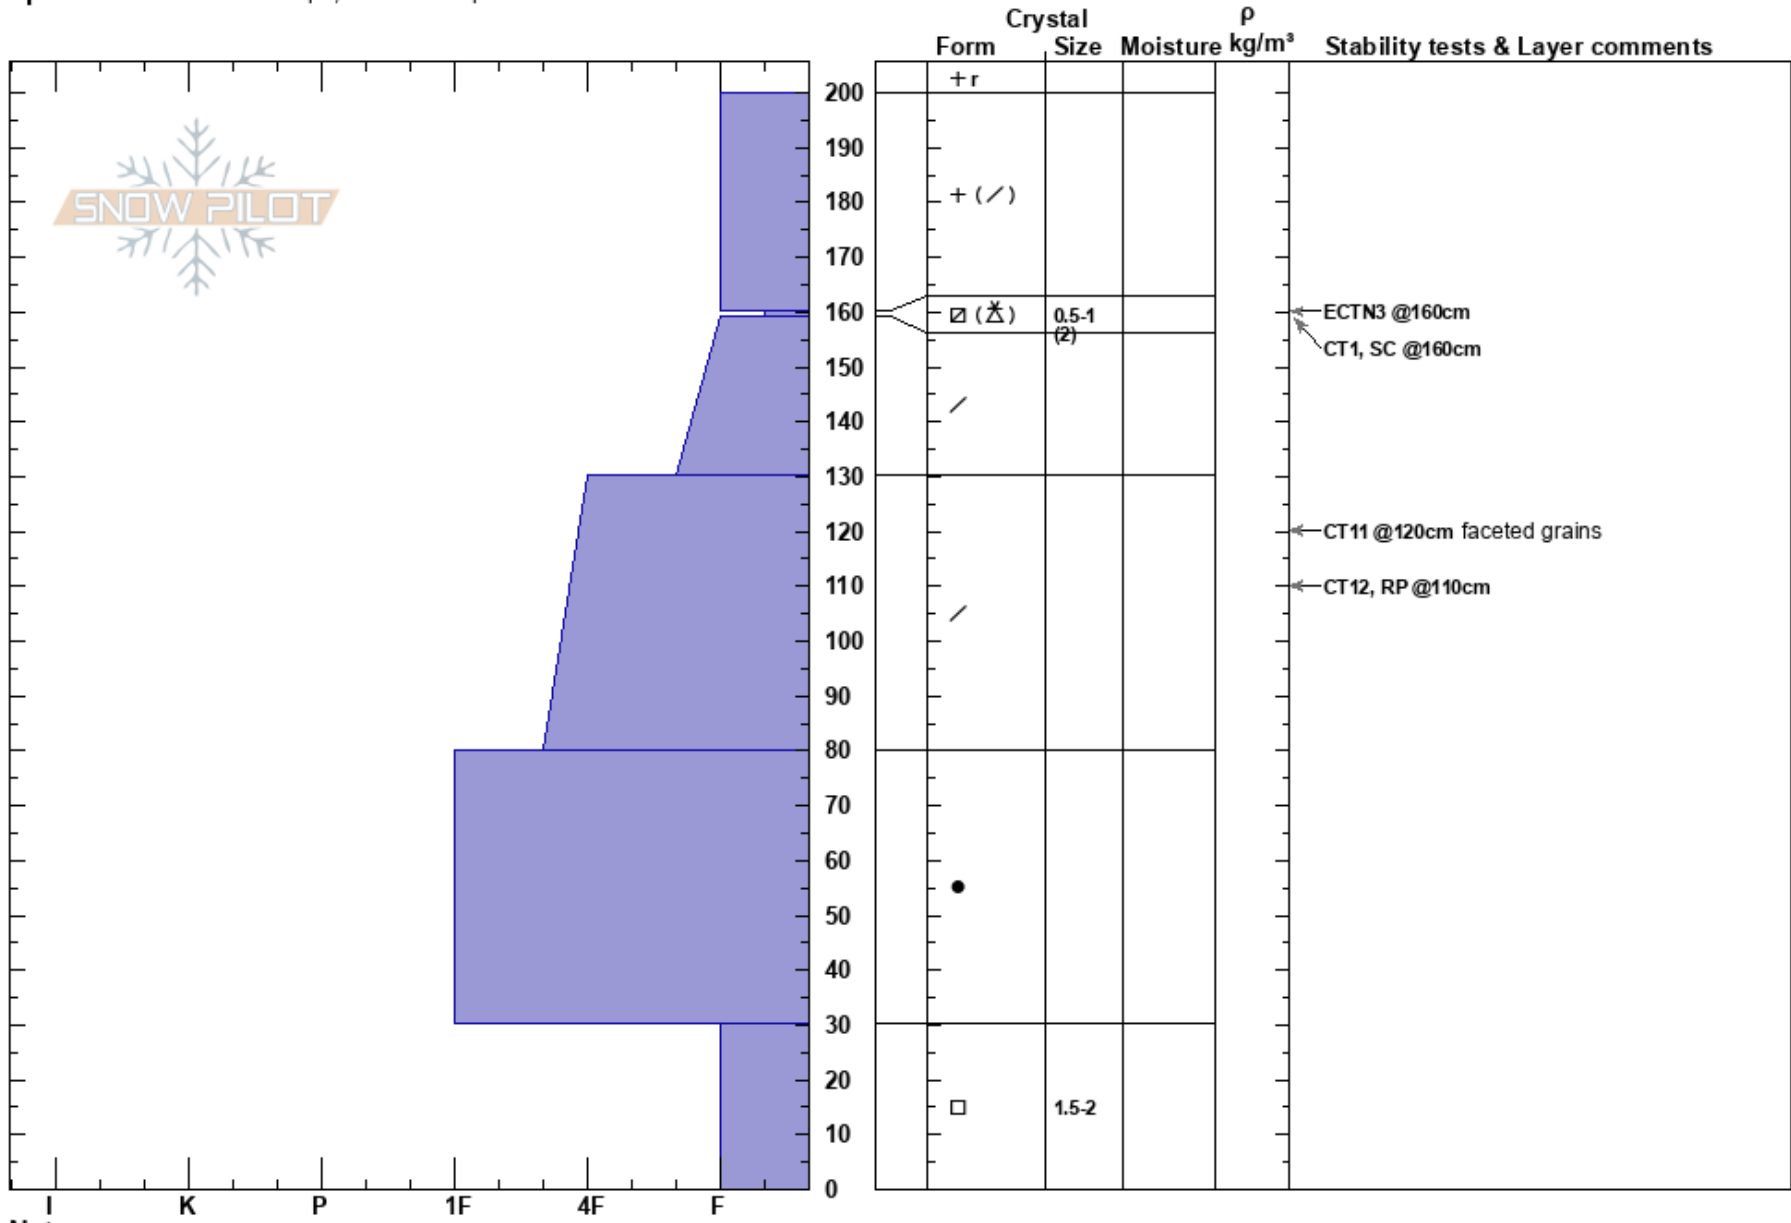

N Bowl Shadow 20250103 Christian Santelices
 Teton Range 01/03/2025 - 1:00pm
 WY Co-ord: 12T 517436W 4840323N
 Elevation: 9800 ft Slope Angle: 25°
 Aspect: N Wind Loading: yes
 Specifics: Ski tracks on slope; We skied slope

Stability: HS:200
 Air Temperature: PF:70 160-159cm:Problematic layer
 Sky Cover: OVC PS:30
 Precipitation: S-1
 Wind: SW Moderate

Notes: No signs of instability. Temps in the upper 20's F