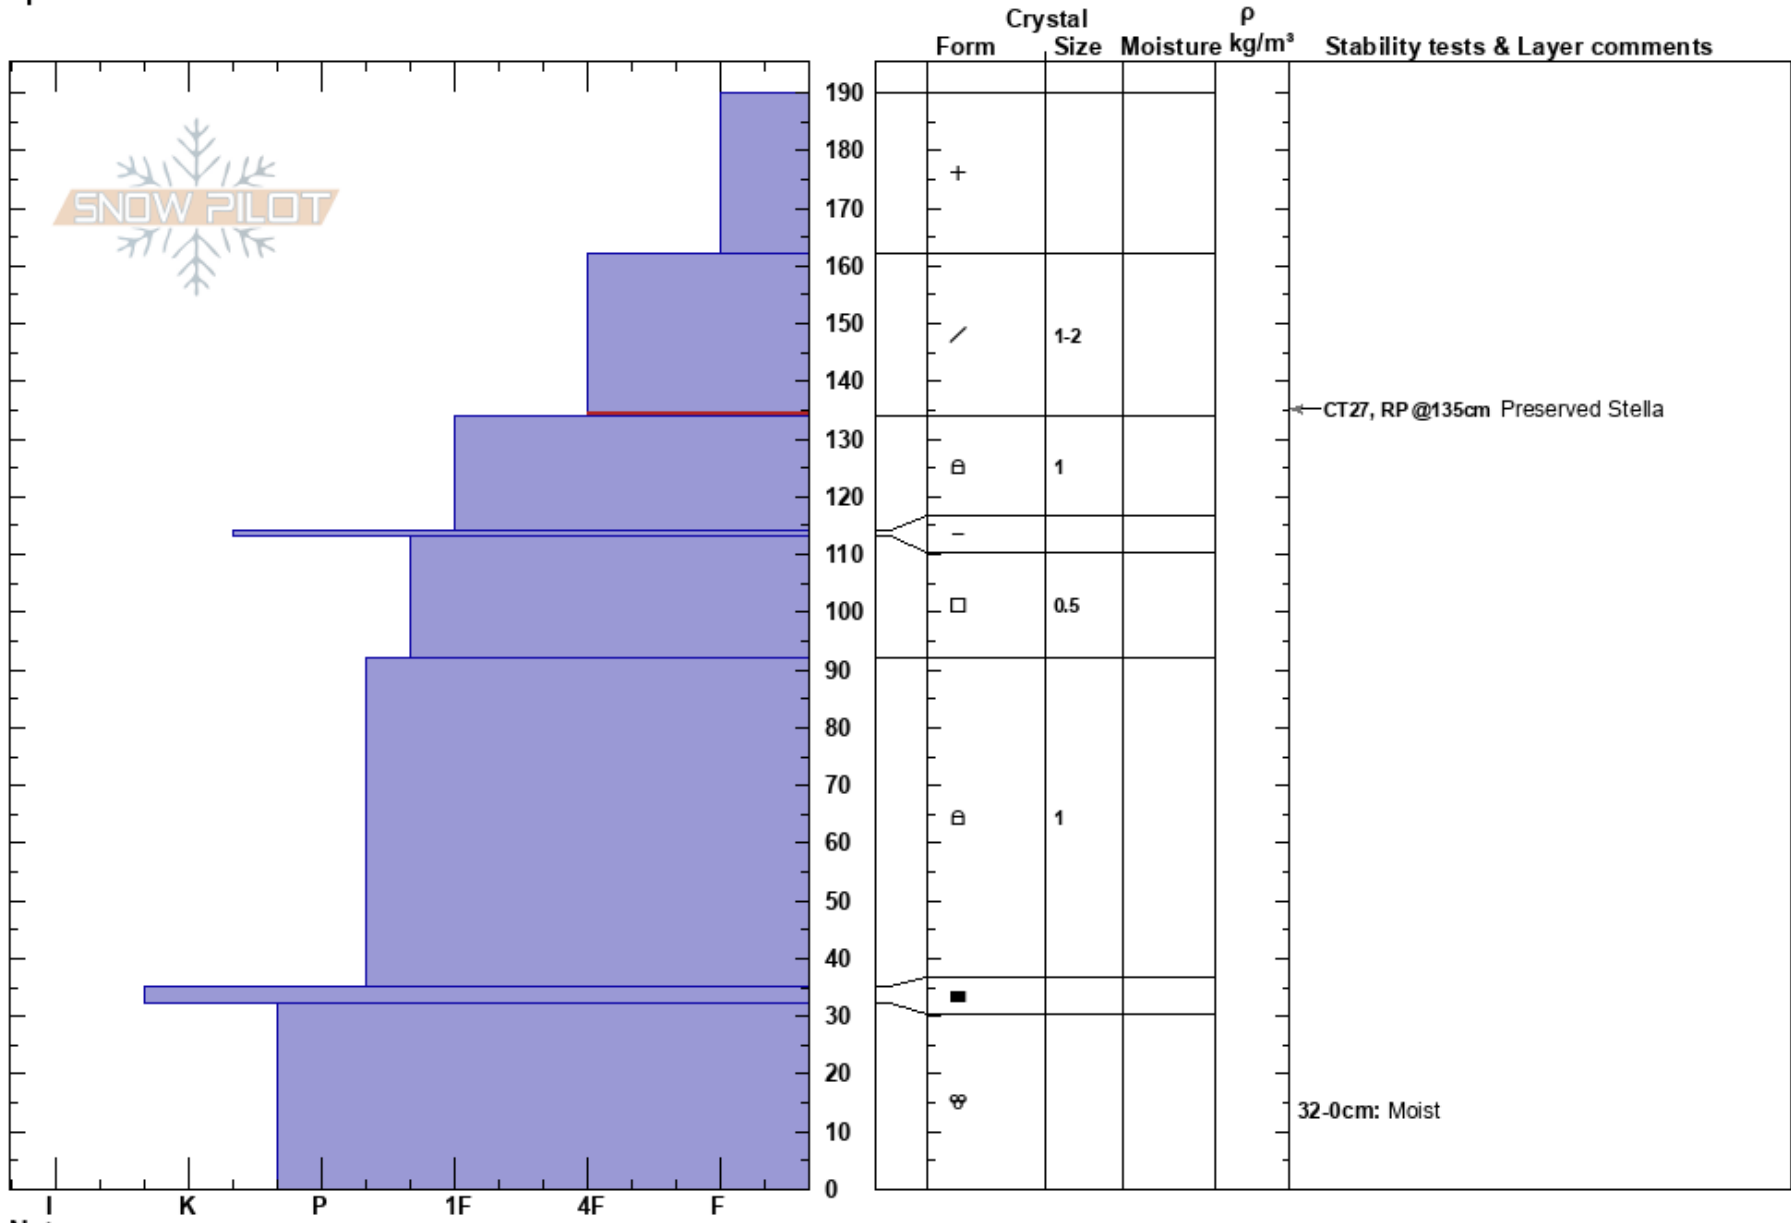

Canadian 2400m  
 Rockies  
 BC  
 Elevation: 2400 m  
 Aspect: SE  
 Specifics:

James Hamilton  
 03/01/2025 - 08:30  
 Co-ord: 11U 411176W 5788248N  
 Slope Angle: 36°  
 Wind Loading: no

Stability:  
 Air Temperature: -15°C  
 Sky Cover: FEW  
 Precipitation: NO  
 Wind: SE Light Breeze

HS:190  
 PF:55  
 PS:35  
 Layer Notes:  
 162-134cm: Problematic layer  
 32-0cm: Moist

Notes: Top Moraine below the LZ