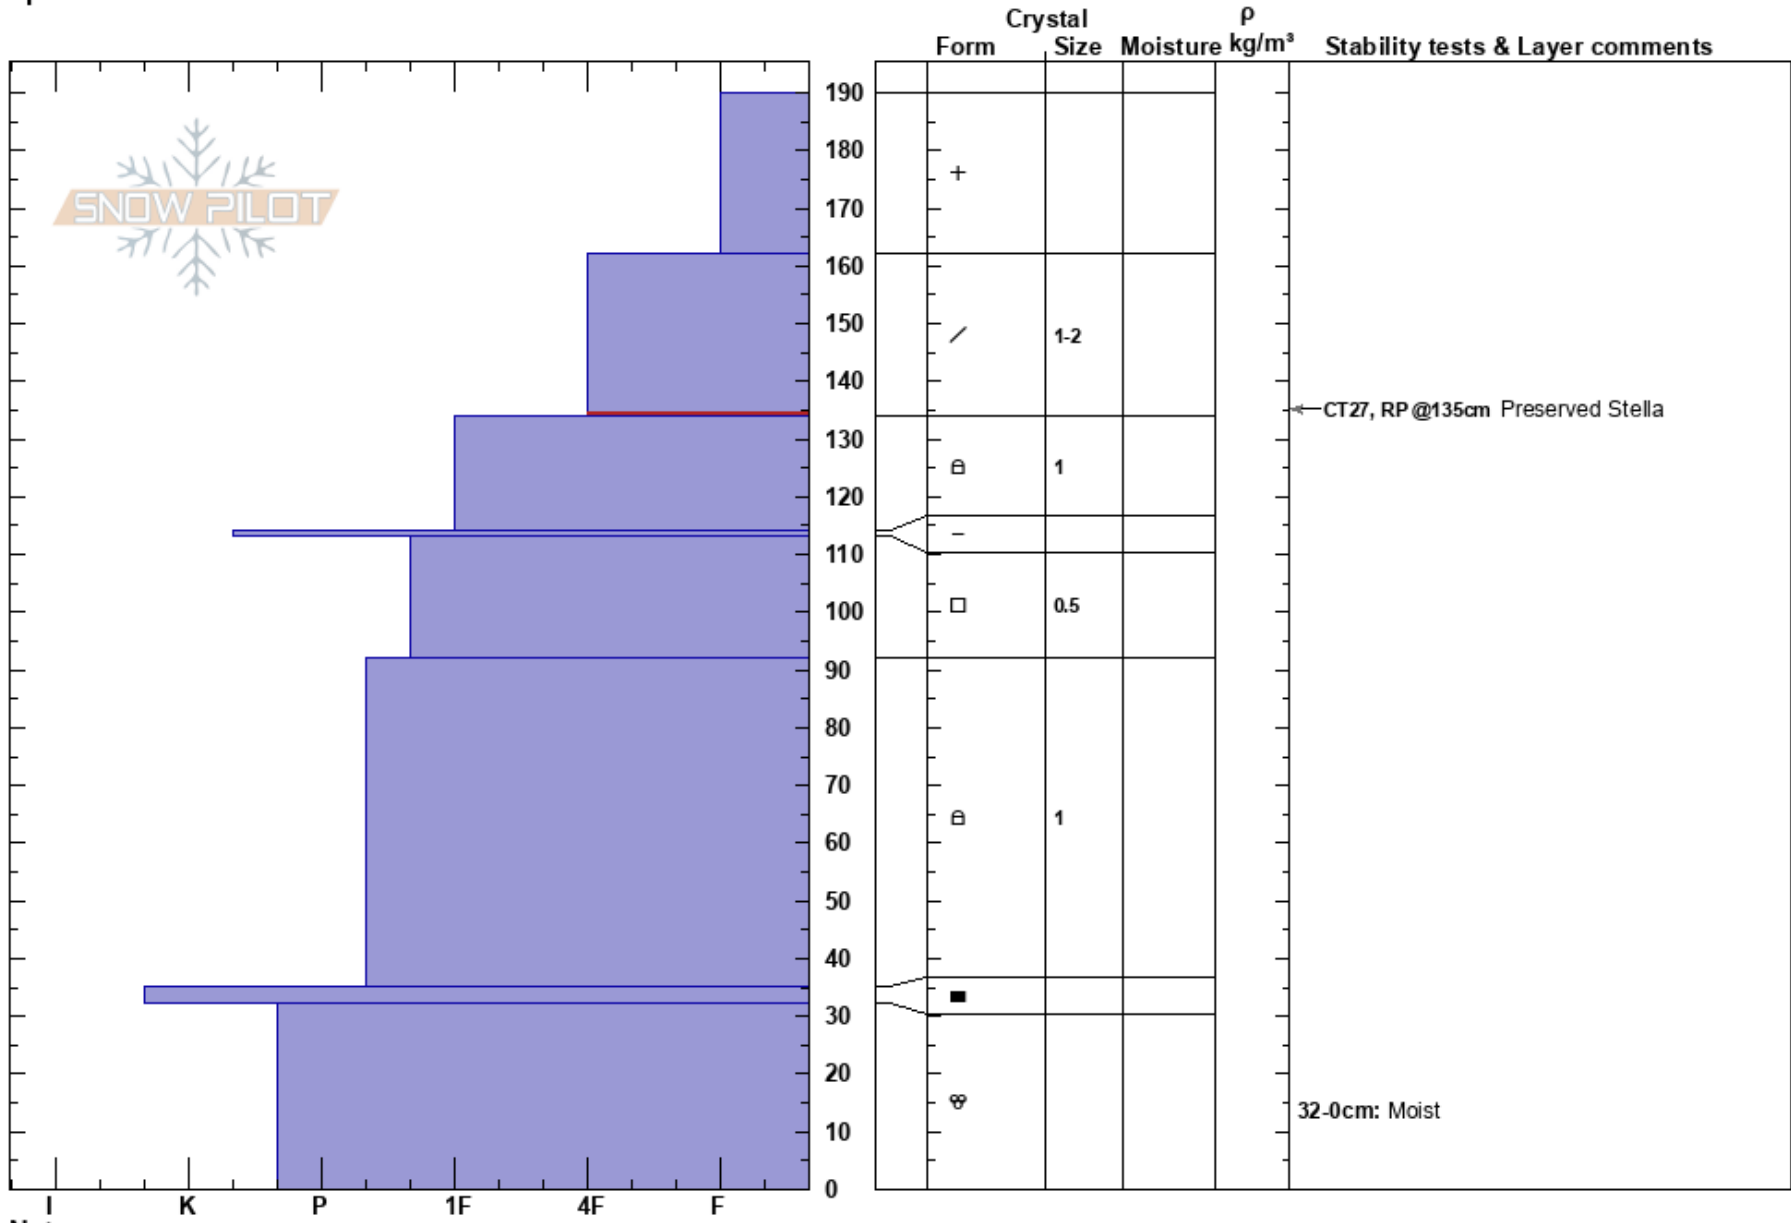

Canadian 2400m
 Rockies
 BC
 Elevation: 2400 m
 Aspect: SE
 Specifics:

James Hamilton
 03/01/2025 - 08:30
 Co-ord: 11U 411176W 5788248N
 Slope Angle: 36°
 Wind Loading: no

Stability:
 Air Temperature: -15°C
 Sky Cover: FEW
 Precipitation: NO
 Wind: SE Light Breeze

HS:190
 PF:55
 PS:35
 Layer Notes:
 162-134cm: Problematic layer
 32-0cm: Moist

Notes: Top Moraine below the LZ