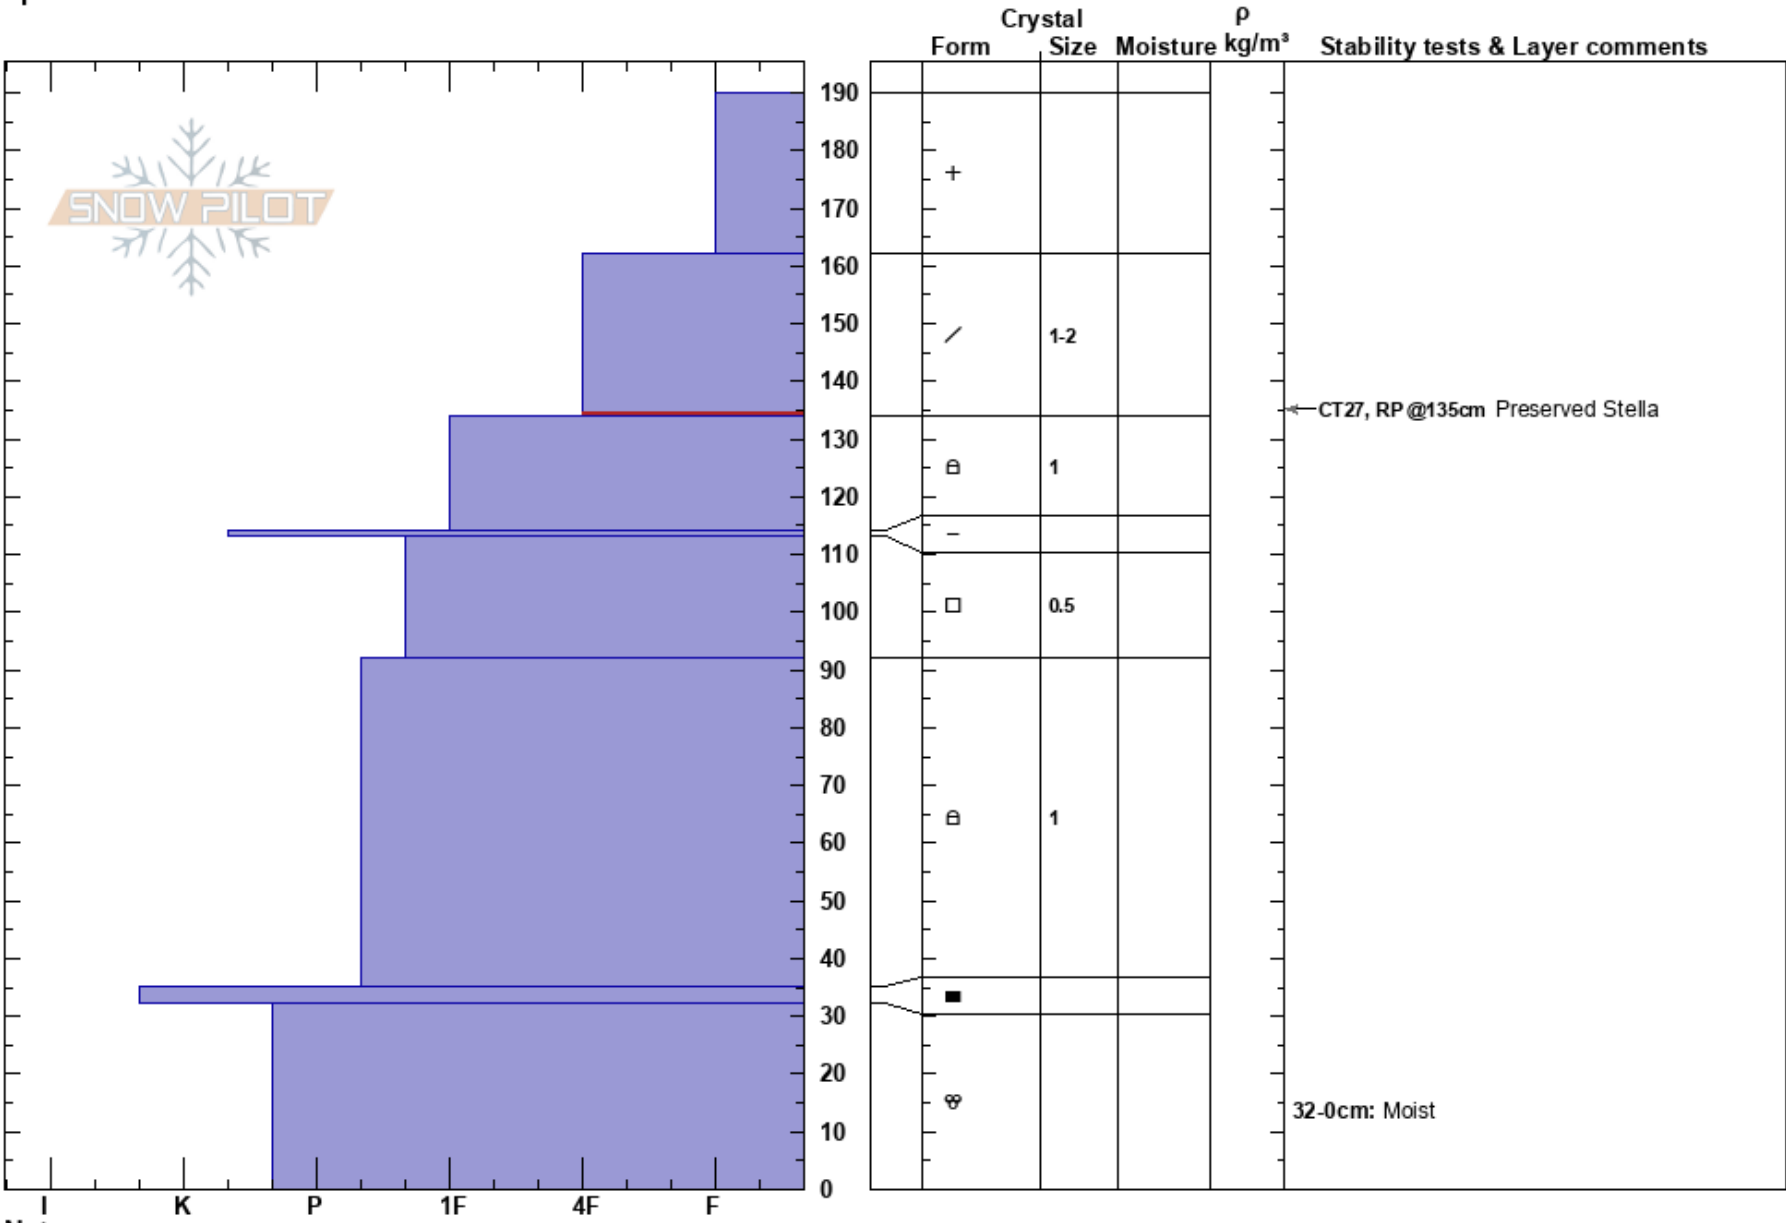

Canadian 2400m
 Rockies
 BC
 Elevation: 2400 m
 Aspect: SE
 Specifics:

James Hamilton
 03/01/2025 - 08:30
 Co-ord: 11U 411176W 5788248N
 Slope Angle: 36°
 Wind Loading: no

Stability:
 Air Temperature: -15°C
 Sky Cover: FEW
 Precipitation: NO
 Wind: SE Light Breeze

HS:190
 PF:55
 PS:35
 Layer Notes:
 162-134cm: Problematic layer
 32-0cm: Moist

Notes: Top Moraine below the LZ