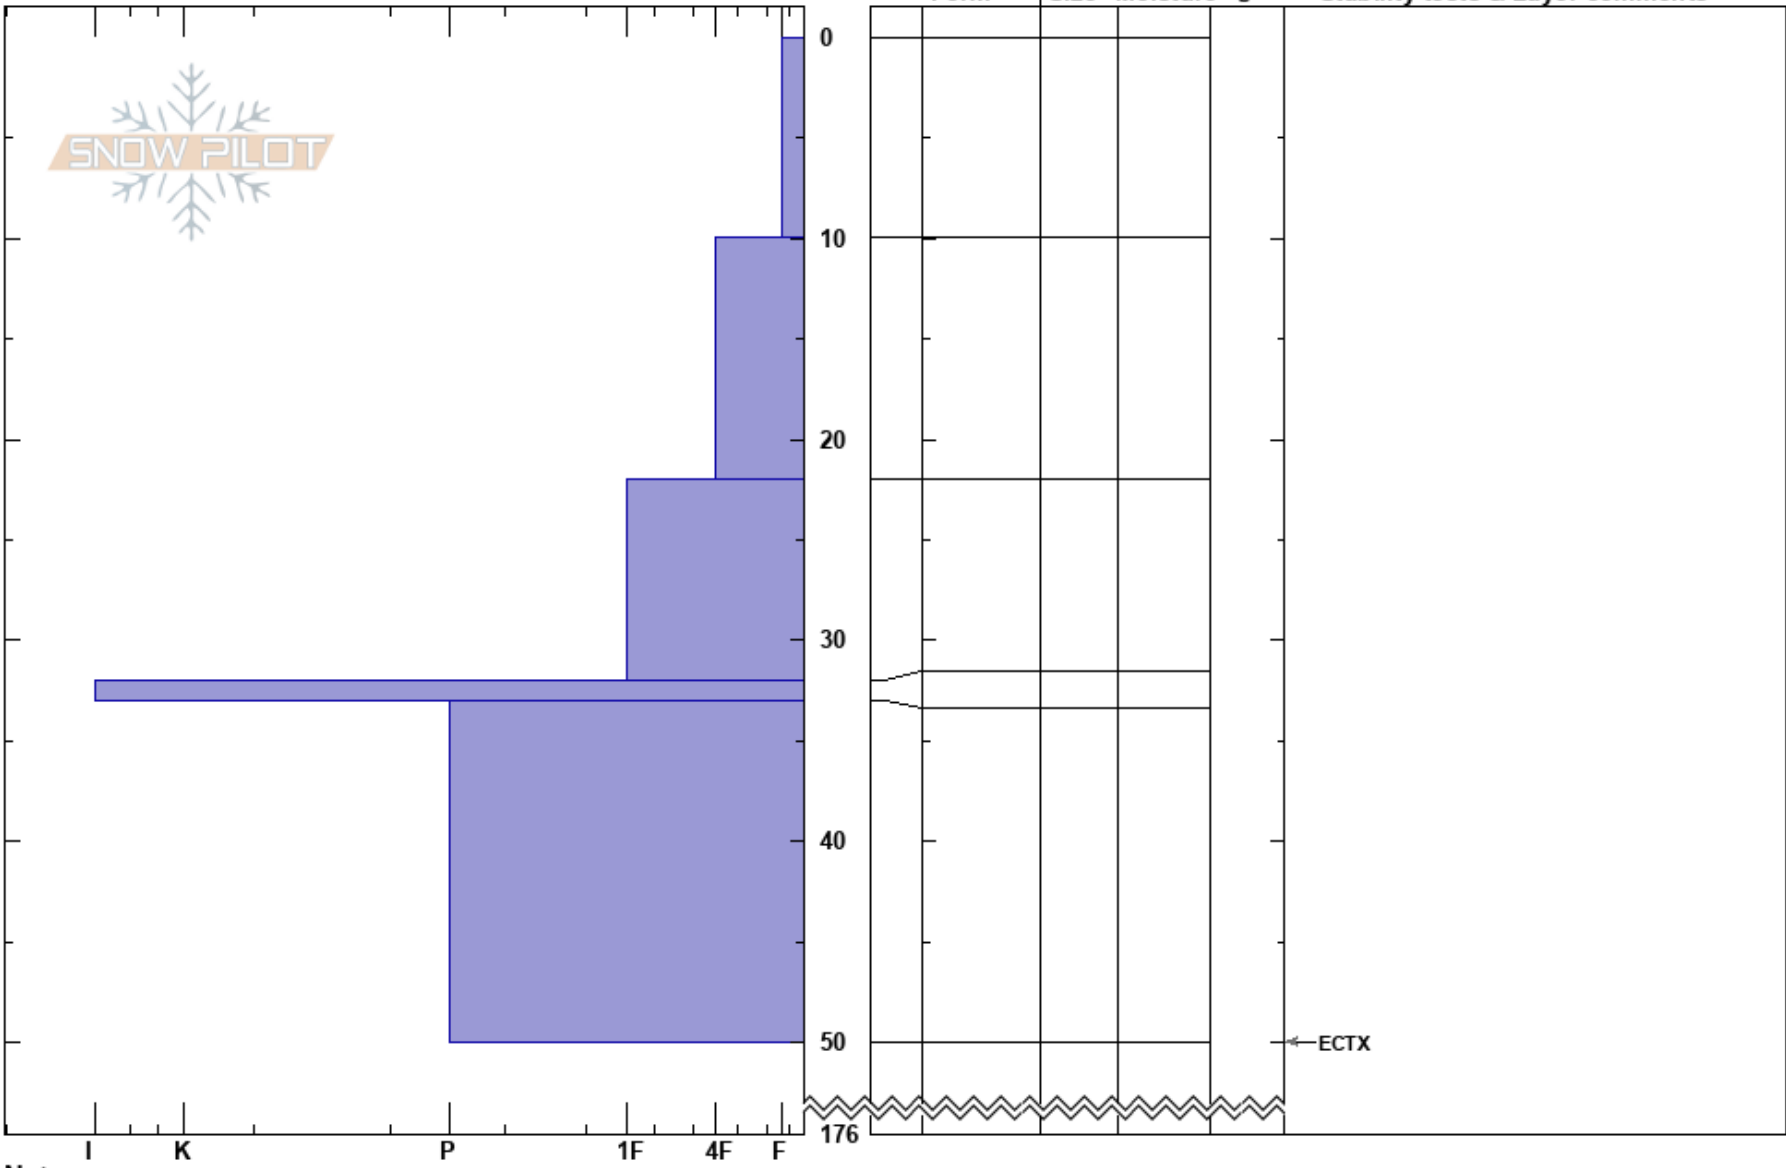

Tail gun test pit
 Monashee
 BC
Elevation: 2312 m
Aspect: 330°
Specifics:

Ski Patrol
 03/01/2025 - 09:20
Co-ord:
Slope Angle: 33°
Wind Loading:

Stability:
Air Temperature: -7.8°C
Sky Cover: OVC
Precipitation: NO
Wind: Calm

HS: 176
Layer Notes:
 32-33cm: Problematic layer

Crystal Form Size Moisture ρ kg/m³ Stability tests & Layer comments

Notes: