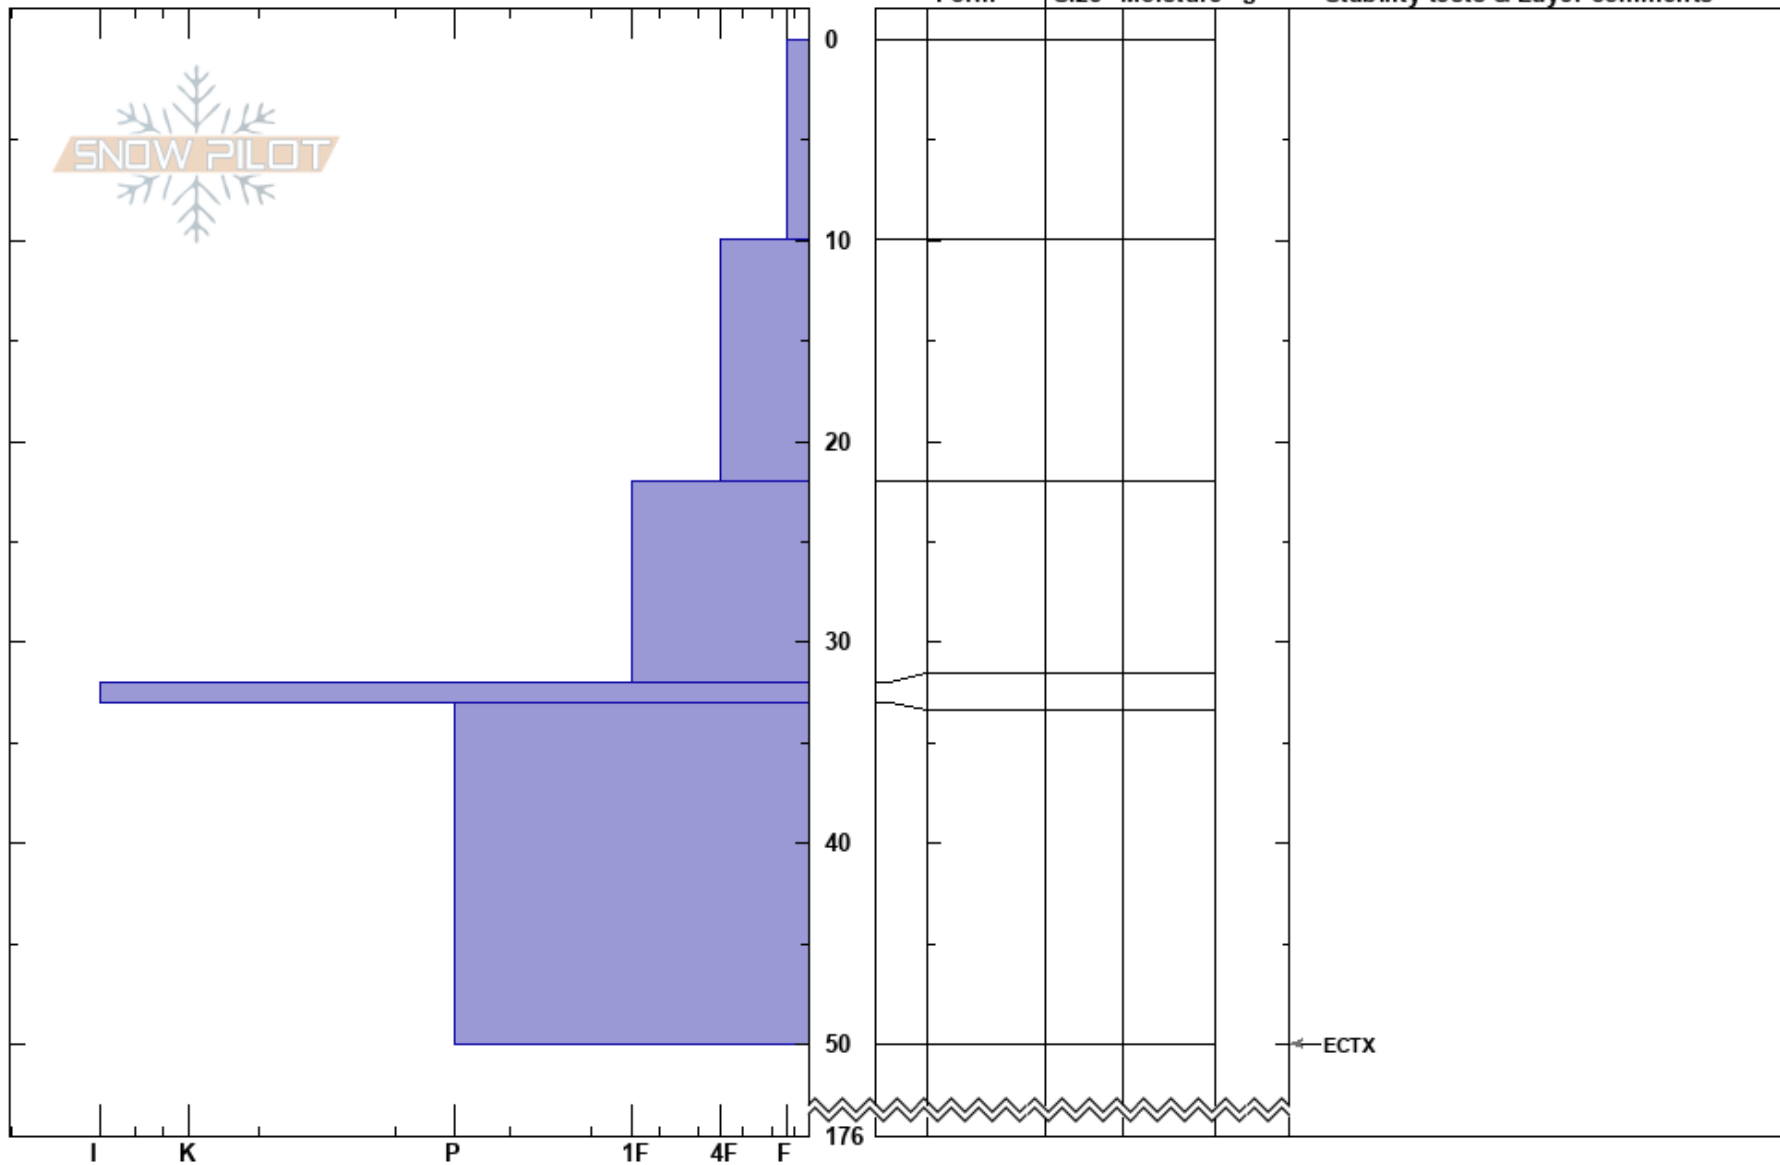

Tail gun test pit  
Monashee  
BC  
Elevation: 2312 m  
Aspect: 330°  
Specifics:

Ski Patrol  
03/01/2025 - 09:20  
Co-ord:  
Slope Angle: 33°  
Wind Loading:

Stability: **HS:176**  
Air Temperature: -7.8°C  
Sky Cover: OVC  
Precipitation: NO  
Wind: Calm  
Layer Notes:  
32-33cm: Problematic layer