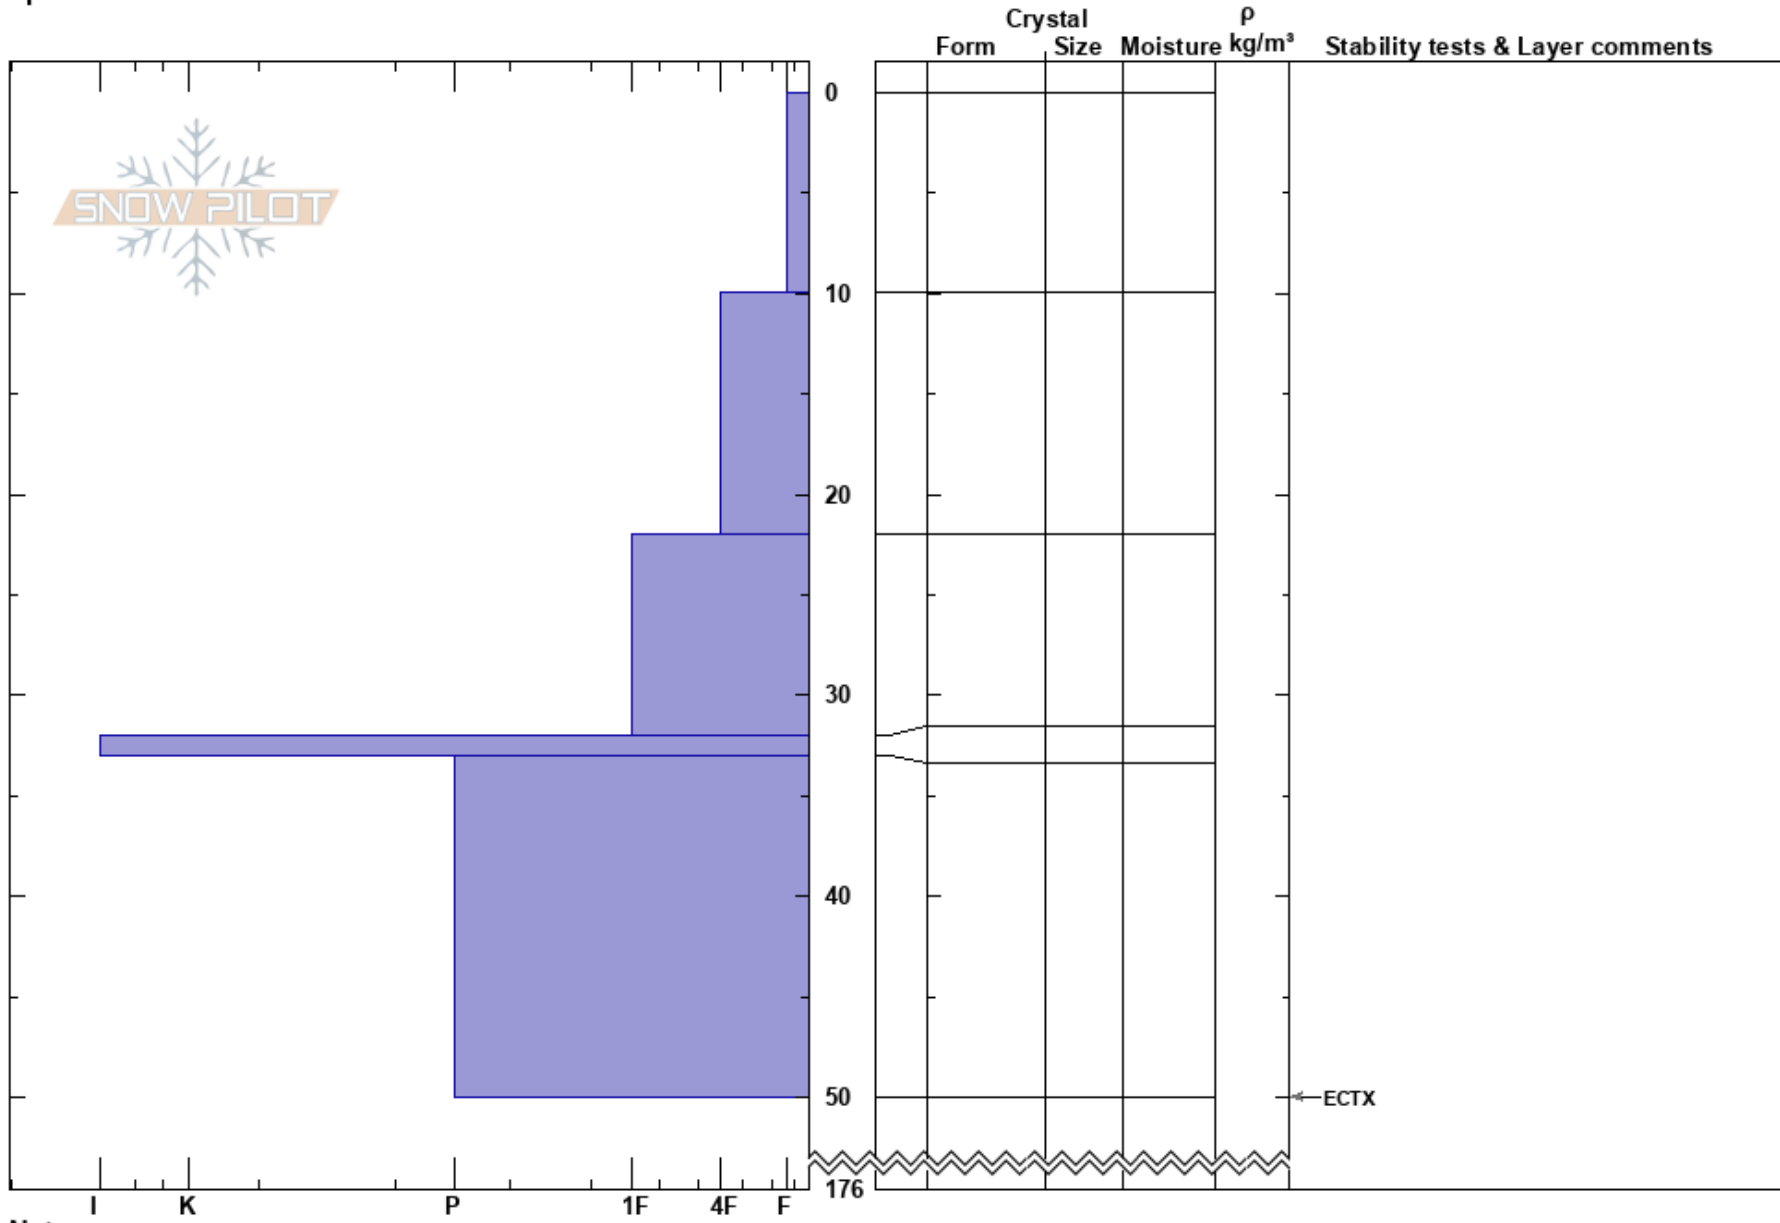

Tail gun test pit
Monashee
BC
Elevation: 2312 m
Aspect: 330°
Specifics:

Ski Patrol
03/01/2025 - 09:20
Co-ord:
Slope Angle: 33°
Wind Loading:

Stability: **HS:176**
Air Temperature: -7.8°C
Sky Cover: OVC
Precipitation: NO
Wind: Calm
Layer Notes:
32-33cm: Problematic layer