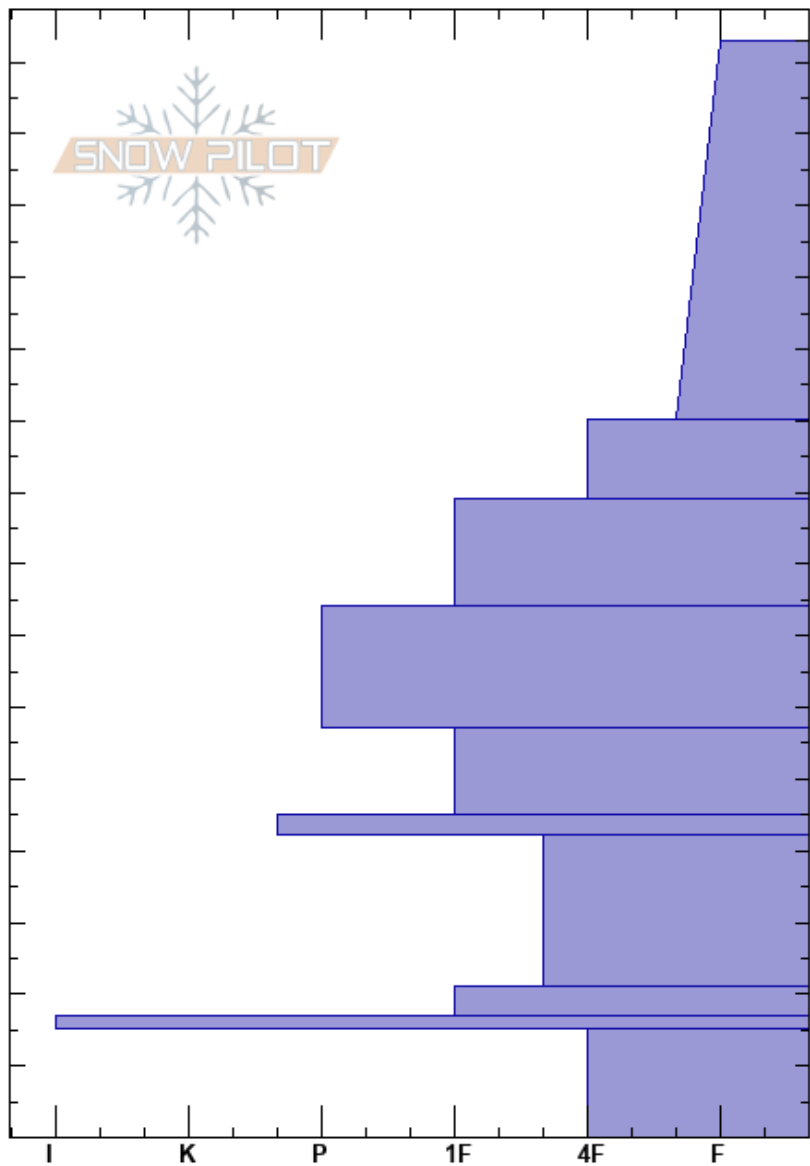

Fairy Lake
 Bridger Range
 MT
 Elevation: 8543 ft
 Aspect: 146°
 Specifics:

Haylee Darby
 01/03/2025 - 12:30pm
 Co-ord: 45.91904N, -110.97393W
 Slope Angle: 26°
 Wind Loading:

Stability:
 Air Temperature: -2°C
 Sky Cover: OVC
 Precipitation: S1
 Wind: W Calm

HS:153

Layer Notes:

Elevation (ft)	Crystal		Moisture	ρ kg/m ³	Stability tests & Layer comments
	Form	Size			
153					
150					
140					
130					
125					
120					
110					
100					
95					
90					
85					
80					
75					
70					
65					
60					
55					
50					
45					
40					
35					
30					
25					
20					
15					
10					
0					