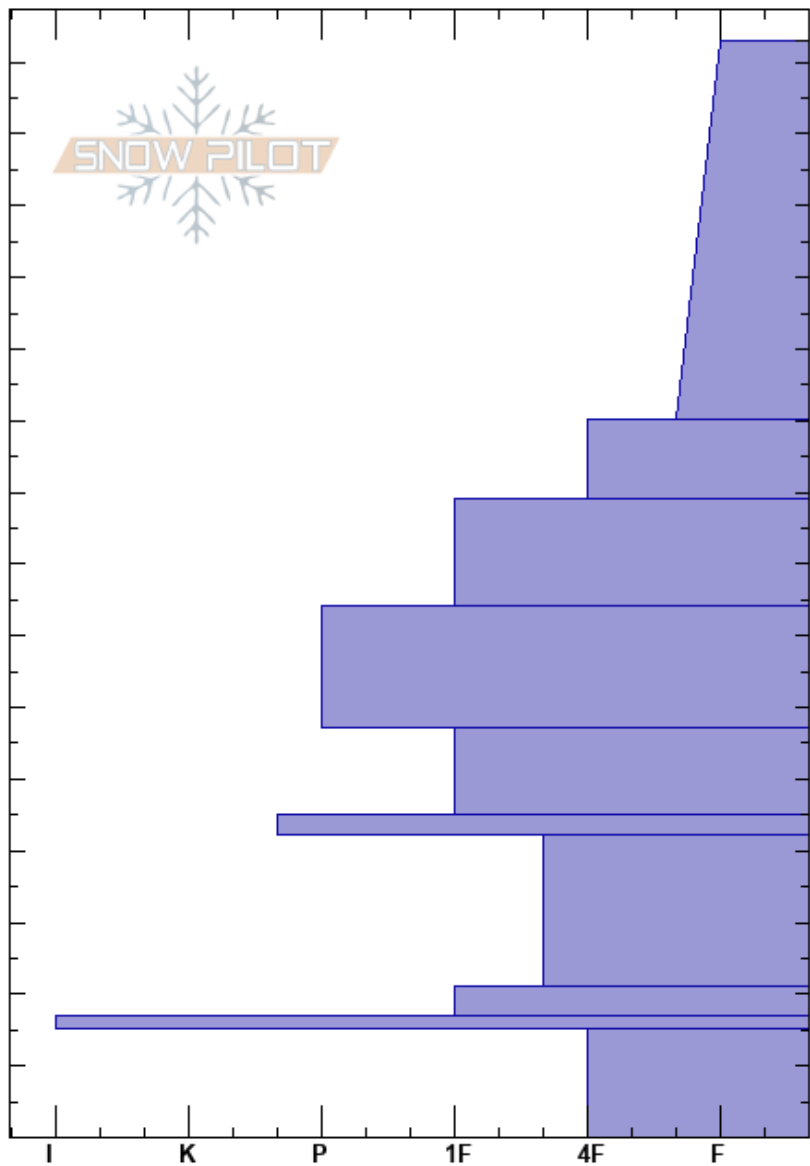

Fairy Lake
 Bridger Range
 MT
Elevation: 8543 ft
Aspect: 146°
Specifics:

Haylee Darby
 01/03/2025 - 12:30pm
Co-ord: 45.91904N, -110.97393W
Slope Angle: 26°
Wind Loading:

Stability:
Air Temperature: -2°C
Sky Cover: OVC
Precipitation: S1
Wind: W Calm

HS: 153

Layer Notes:

Elevation (ft)	Crystal		Moisture	ρ kg/m ³	Stability tests & Layer comments
	Form	Size			
153					
150					
140					
130					
125					+
120					
110					
100					/
90					
85					/
80					
70					•
60					
50					B
45					⊙⊙
40					⊙⊙
35					□
30					1
25					⊙⊙(B)
20					2-3
15					⊙⊙
10					□
0					2-3