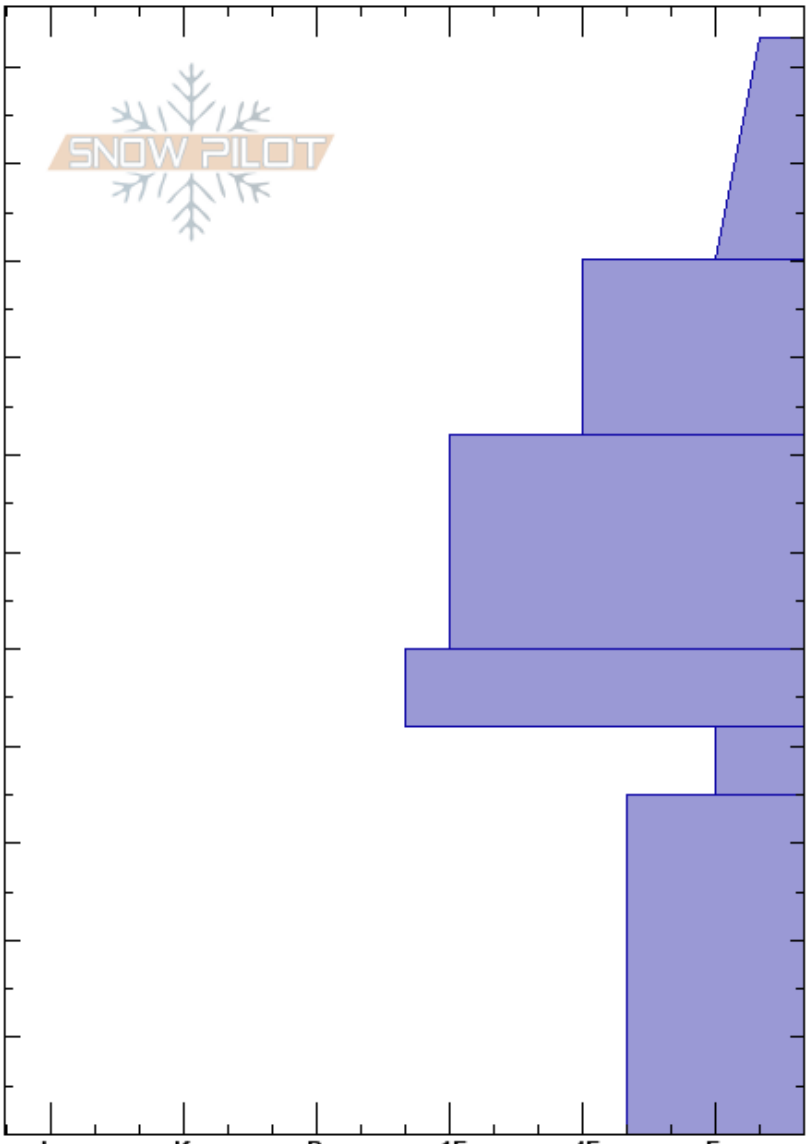

Lower Lionhead Meadow
 Lionhead Range
 MT
 Elevation: 7950 ft
 Aspect: 125°
 Specifics: We snowmobiled slope

Dave Zinn
 01/02/2025 - 2:00pm
 Co-ord: 44.71283N, -111.29684W
 Slope Angle: 23°
 Wind Loading: no

Stability: Poor
 Air Temperature:
 Sky Cover: OVC
 Precipitation: S-1
 Wind: Calm

HS:113
 PF:60 42-35cm:Problematic layer

Height (cm)	Crystal		Moisture	ρ kg/m ³	Stability tests & Layer comments
	Form	Size			
113					
110					
100	+				
90					
80	/				
70					
60	•	0.5-1			
50	□	1			
40	□ (V)	2-3(6)			←ECTP13 @35cm
30					
20	□ (Λ)	3-5			
10					
0					